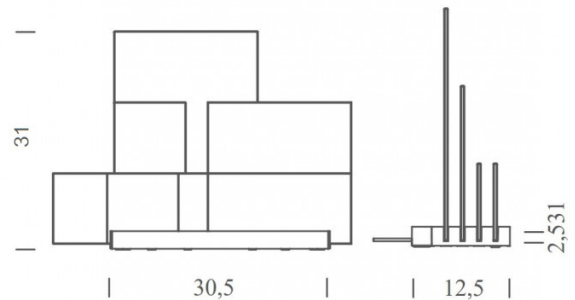

- Light Source:** 15W, 2700K, 1700 lumens
- IP Code:** 20
- Dimming:** Integrated touch dimmer included on product.
- Dimensions:** 30.5 cm length
31 cm height
12.5 cm width
2.5 cm base height
2m cable length