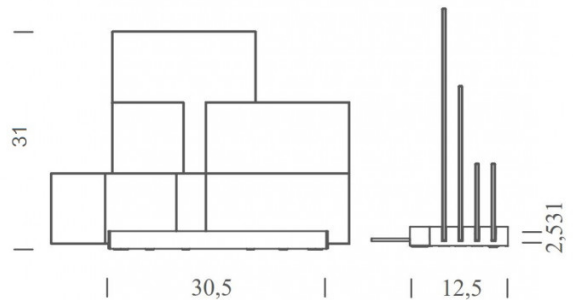

- Light Source:** 15W, 2700K, 1700 lumens
- IP Code:** 20
- Dimming:** Integrated touch dimmer included on product.
- Dimensions:** 30.5 cm length
31 cm height
12.5 cm width
2.5 cm base height
2m cable length