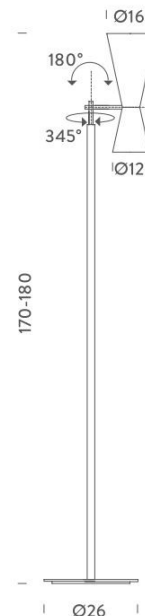

For all sales and technical enquiries, please contact:

+44 (0)114 263 4266

info@davidvillagelighting.co.uk

www.davidvillagelighting.co.uk