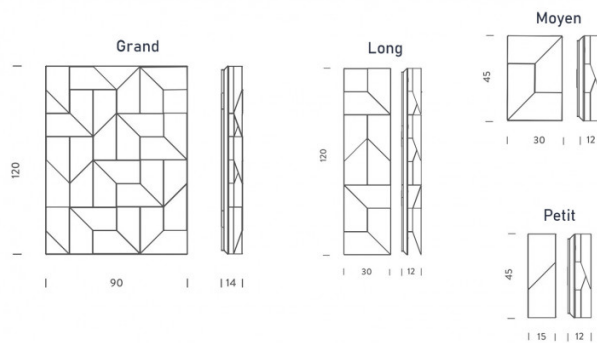

### PRODUCT SPECIFICATION

- Light Source:** Petit - 8W, 3000K, 435 lumens  
 Moyen - 11W, 3000K, 445 lumens  
 Long - 30W, 3000K, 1050 lumens  
 Grand - 59W, 3000K, 2050 lumens
- IP Code:** 20
- Dimming:** Dimmable via 1-10V (Grand is also dimmable via Push to make) dimming systems. Please consult your electrician, additional wiring may be required on site.
- Dimensions:** Petit - 45 x 15 x 12 cm  
 Moyen - 45 x 30 x 12 cm  
 Long - 120 x 30 x 12 cm  
 Grand - 120 x 90 x 14 cm