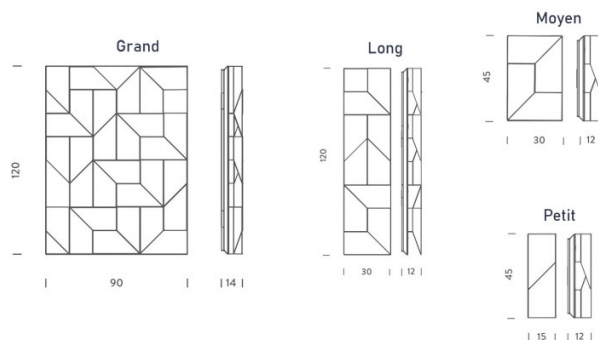

### PRODUCT SPECIFICATION

- Light Source:** Petit - 8W, 3000K, 435 lumens  
 Moyen - 11W, 3000K, 445 lumens  
 Long - 30W, 3000K, 1050 lumens  
 Grand - 59W, 3000K, 2050 lumens
- IP Code:** 20
- Dimming:** Dimmable via 1-10V (Grand is also dimmable via Push to make) dimming systems. Please consult your electrician, additional wiring may be required on site.
- Dimensions:** Petit - 45 x 15 x 12 cm  
 Moyen - 45 x 30 x 12 cm  
 Long - 120 x 30 x 12 cm  
 Grand - 120 x 90 x 14 cm