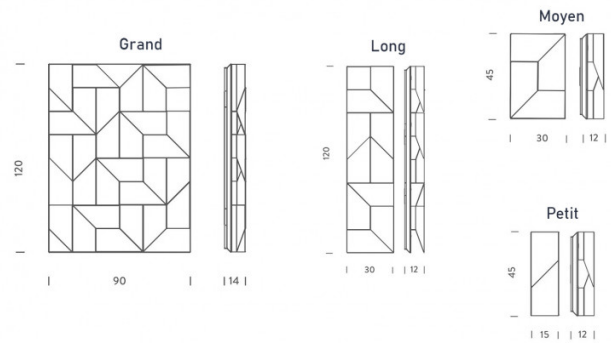

A family collection with wall lights of various shapes and sizes. Charles Kalpakian brings his abstract designs in life with the Wall Shadows collection. Made of laser-cut aluminium and available in a matt white finish. Kalpakian has delivered an impressive light collection, with Wall Shadows balancing between industrial look and sculptural showpiece. The Wall Shadow lights emit a diffused and indirect light. The family includes the Grand, Long, Moyen and Petit wall light. All have different sizes and shapes but when combined and mounted in compositions the result is even more stunning.

PRODUCT SPECIFICATION

- Light Source:** Petit - 8W, 3000K, 435 lumens
Moyen - 11W, 3000K, 445 lumens
Long - 30W, 3000K, 1050 lumens
Grand - 59W, 3000K, 2050 lumens
- IP Code:** 20
- Dimming:** Dimmable via 1-10V (Grand is also dimmable via Push to make) dimming systems. Please consult your electrician, additional wiring may be required on site.
- Dimensions:** Petit - 45 x 15 x 12 cm
Moyen - 45 x 30 x 12 cm
Long - 120 x 30 x 12 cm
Grand - 120 x 90 x 14 cm