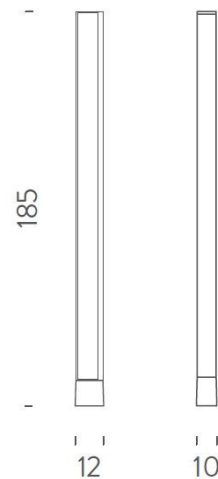

Part of the True collection, the Tru Floor Lamp was designed by Roberto Paoli. The floor light is made of two panels that hide inside them the LED light source, the Tru emits an indirect light. The light is double dimmable via Push on board, two separate buttons can be used to switch on/off or dim the linear light and the uplight. That way you can control separately the two different light sources and adjust the light in a way that suits your mood. Tru is minimalist floor lamp, whose ambience brings a warmth into the space and creates various geometries and shadows. Ideal for any settings, both private and professional. The floor light is available in white, black, painted gold or titan grey and with a choice between 2700K or 3000K colour temperature.

PRODUCT SPECIFICATION

- Light Source:** 33W +16W, 3000K/2700K, 2125+1765 lumens
- IP Code:** 20
- Dimming:** Integrated dimmer included on product
- Dimensions:** 185 cm height
12 cm width
10 cm depth
3m cable