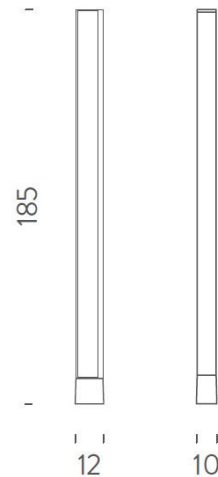

Part of the True collection, the Tru Floor Lamp was designed by Roberto Paoli. The floor light is made of two panels that hide inside them the LED light source, the Tru emits an indirect light. The light is double dimmable via Push on board, two separate buttons can be used to switch on/off or dim the linear light and the uplight. That way you can control separately the two different light sources and adjust the light in a way that suits your mood. Tru is minimalist floor lamp, whose ambience brings a warmth into the space and creates various geometries and shadows. Ideal for any settings, both private and professional. The floor light is available in white, black, painted gold or titan grey and with a choice between 2700K or 3000K colour temperature.

PRODUCT SPECIFICATION

- Light Source:** 33W +16W, 3000K/2700K, 2125+1765 lumens
- IP Code:** 20
- Dimming:** Integrated dimmer included on product
- Dimensions:** 185 cm height
12 cm width
10 cm depth
3m cable