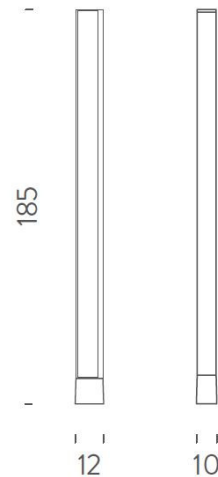

For all sales and technical enquiries, please contact:

+44 (0)114 263 4266

info@davidvillagelighting.co.uk

www.davidvillagelighting.co.uk