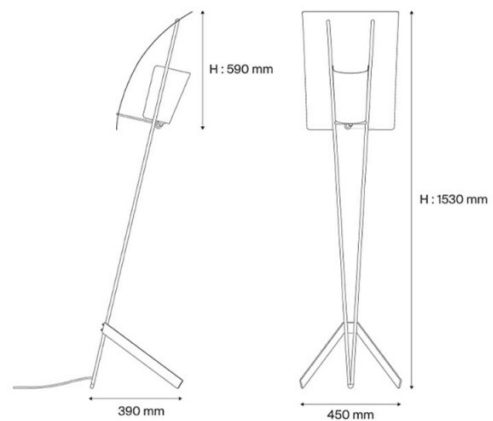

Sammode Studio Pierre Guariche G30 Floor Lamp

Originally named 'The Kite' by the designer Pierre Guariche, the G30 floor light by Sammode Studios is a striking addition to any interior space. With a shapely shade made of lacquered perforated steel, it is reminiscent of the sail of a boat inspiring ideas of escape and relaxation. The G30 floor light gives a soft diffused glow due to the high-grade metal base and reflector.

PRODUCT SPECIFICATION

Light Source: 1 x Max 11W E27 LED (excluded)

Dimming: In line dimmer included on cable.

Dimensions: Height: 153cm
Shade Height: 59cm
Depth: 39cm
Width: 45cm

For all sales and technical enquiries, please contact: