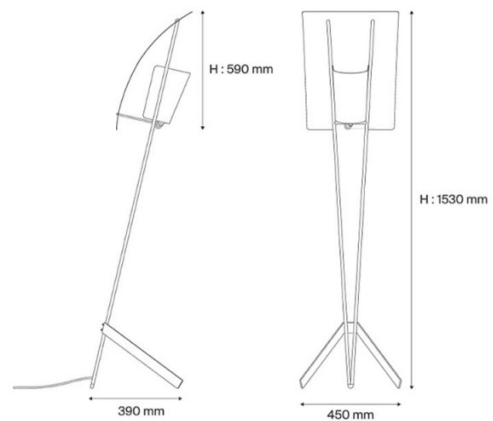

## PRODUCT SPECIFICATION

**Light Source:** 1 x Max 11W E27 LED (excluded)

**Dimming:** In line dimmer included on cable.

**Dimensions:** Height: 153cm  
Shade Height: 59cm  
Depth: 39cm  
Width: 45cm

For all sales and technical enquiries, please contact: