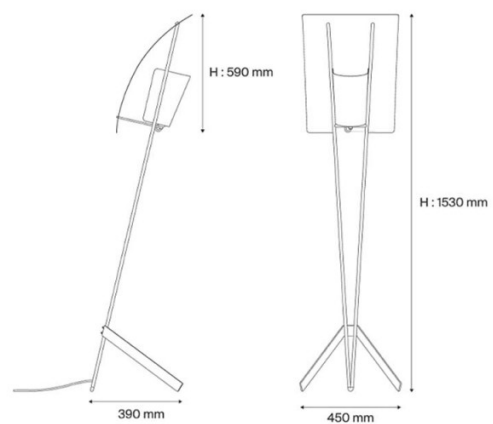

Sammode Studio Pierre Guariche G30 Floor Lamp

Originally named 'The Kite' by the designer Pierre Guariche, the G30 floor light by Sammode Studios is a striking addition to any interior space. With a shapely shade made of lacquered perforated steel, it is reminiscent of the sail of a boat inspiring ideas of escape and relaxation. The G30 floor light gives a soft diffused glow due to the high-grade metal base and reflector.

PRODUCT SPECIFICATION

Light Source: 1 x Max 11W E27 LED (excluded)

Dimming: In line dimmer included on cable.

Dimensions: Height: 153cm
Shade Height: 59cm
Depth: 39cm
Width: 45cm

For all sales and technical enquiries, please contact: