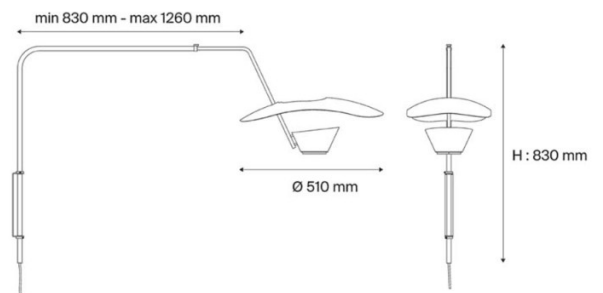

The G25 is also available as a suspension – please contact us directly for prices and specification.

PRODUCT SPECIFICATION

Light Source: 1 x Max 11W E27 LED (excluded)

IP Code: 20

Dimming: In line dimmer included on cable.

Dimensions: Height: 83cm
Depth: 83cm - 126cm
Shade: Ø51cm

For all sales and technical enquiries, please contact:

+44 (0)114 263 4266

info@davidvillagelighting.co.uk

www.davidvillagelighting.co.uk