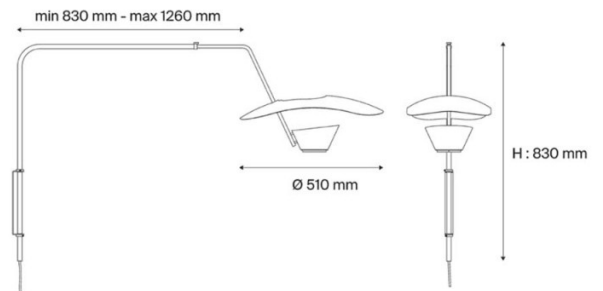

The G25 is also available as a suspension – please contact us directly for prices and specification.

PRODUCT SPECIFICATION

Light Source: 1 x Max 11W E27 LED (excluded)

IP Code: 20

Dimming: In line dimmer included on cable.

Dimensions: Height: 83cm
Depth: 83cm - 126cm
Shade: Ø51cm

For all sales and technical enquiries, please contact:

+44 (0)114 263 4266

info@davidvillagelighting.co.uk

www.davidvillagelighting.co.uk