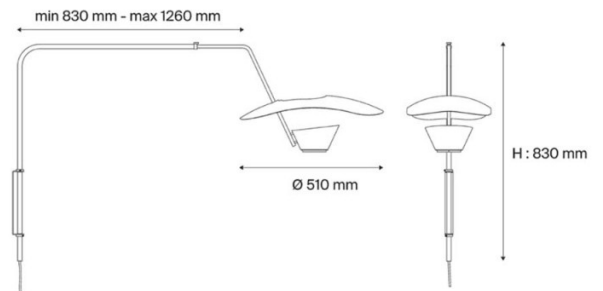

Sammode Studio Pierre Guariche G25 Wall Light

LA10099

SOURCE: <https://www.davidvillagelighting.co.uk/product/Sammode-Studio-Pierre-Guariche-G25-Wall-Light/20357>

PRODUCT DESCRIPTION

Designer: Pierre Guariche

Sammode Studio Pierre Guariche G25 Wall Light

The G25 wall light, designed by Pierre Guariche in 1951, was originally designed for use over a dining table, but it works equally as well in modern applications such as a bedside light or in a hallway. The G25 wall lamp offers quality diffused light, making it perfect for creating a cosy and comfortable atmosphere.

Sammode Studio has kept the prestigious design true to its original form, but incorporated modern technology and with a choice of a black and white version or a monochrome variant (upon request), the G25 wall lamp will surely make an impact in any home. The proportions of the G25 makes it an easy addition to interior design and its brushed and lacquered brass rod is adjustable for length.

The G25 is also available as a suspension – please contact us directly for prices and specification.

PRODUCT SPECIFICATION

Light Source: 1 x Max 11W E27 LED (excluded)

IP Code: 20

Dimming: In line dimmer included on cable.

Dimensions: Height: 83cm
Depth: 83cm - 126cm
Shade: Ø51cm