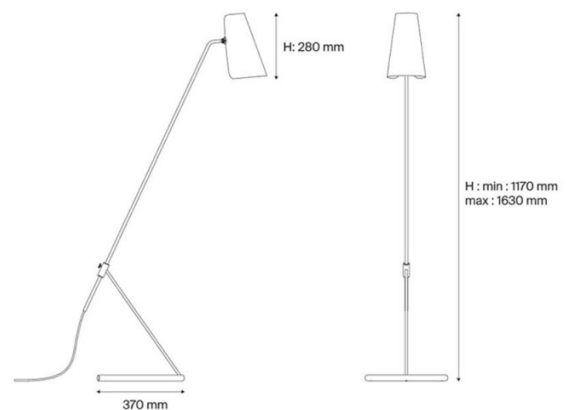

Sammode Studio Pierre Guariche G21 Reading Floor Lamp

Designed in 1951 by renowned French designer Pierre Guariche, the G21 reading lamp is the perfect source of precise, warm accent lighting. The G21's brushed and lacquered brass frame is adjustable using a sliding rod to set the lamp height for adjustable and directional light output. The metal shade was used by Pierre Guariche to protect eyes against direct light source and to direct the light for task purposes.

The G21 reading floor light has a lacquered brushed brass frame with either a white or black shade with a white interior, both available with a perforated and a non perforated option.

PRODUCT SPECIFICATION

Light Source: 1 x Max 11W E14 LED (excluded)

IP Code: 20

Dimming: In line dimmer included on cable.

Dimensions: Min Height: 117cm
Max Height: 163cm
Shade Height: 28cm
Depth: 37cm

For all sales and technical enquiries, please contact: