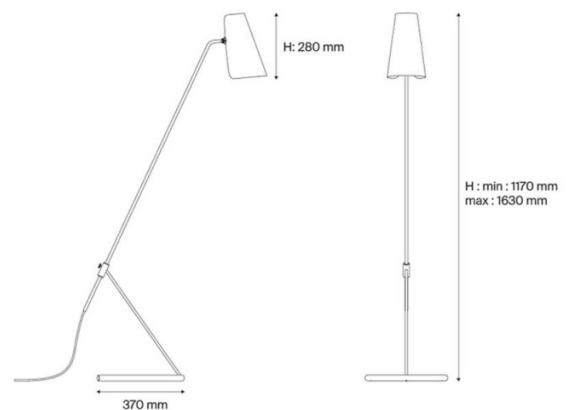

### Sammode Studio Pierre Guariche G21 Reading Floor Lamp

Designed in 1951 by renowned French designer Pierre Guariche, the G21 reading lamp is the perfect source of precise, warm accent lighting. The G21's brushed and lacquered brass frame is adjustable using a sliding rod to set the lamp height for adjustable and directional light output. The metal shade was used by Pierre Guariche to protect eyes against direct light source and to direct the light for task purposes.

## PRODUCT SPECIFICATION

**Light Source:** 1 x Max 11W E14 LED (excluded)

**IP Code:** 20

**Dimming:** In line dimmer included on cable.

**Dimensions:** Min Height: 117cm  
Max Height: 163cm  
Shade Height: 28cm  
Depth: 37cm