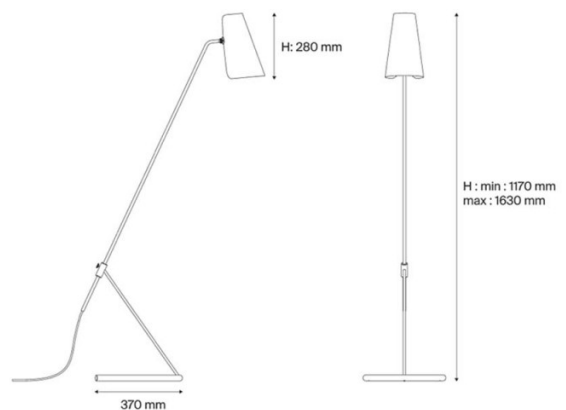

Sammode Studio Pierre Guariche G21 Reading Floor Lamp

Designed in 1951 by renowned French designer Pierre Guariche, the G21 reading lamp is the perfect source of precise, warm accent lighting. The G21's brushed and lacquered brass frame is adjustable using a sliding rod to set the lamp height for adjustable and directional light output. The metal shade was used by Pierre Guariche to protect eyes against direct light source and to direct the light for task purposes.

The G21 reading floor light has a lacquered brushed brass frame with either a white or black shade with a white interior, both available with a perforated and a non perforated option.

PRODUCT SPECIFICATION

Light Source: 1 x Max 11W E14 LED (excluded)

IP Code: 20

Dimming: In line dimmer included on cable.

Dimensions: Min Height: 117cm
Max Height: 163cm
Shade Height: 28cm
Depth: 37cm

For all sales and technical enquiries, please contact: