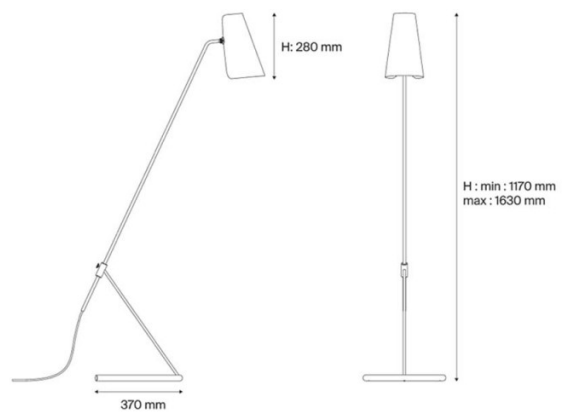

Sammode Studio Pierre Guariche G21 Reading Floor Lamp

Designed in 1951 by renowned French designer Pierre Guariche, the G21 reading lamp is the perfect source of precise, warm accent lighting. The G21's brushed and lacquered brass frame is adjustable using a sliding rod to set the lamp height for adjustable and directional light output. The metal shade was used by Pierre Guariche to protect eyes against direct light source and to direct the light for task purposes.

The G21 reading floor light has a lacquered brushed brass frame with either a white or black shade with a white interior, both available with a perforated and a non perforated option.

PRODUCT SPECIFICATION

Light Source: 1 x Max 11W E14 LED (excluded)

IP Code: 20

Dimming: In line dimmer included on cable.

Dimensions: Min Height: 117cm
Max Height: 163cm
Shade Height: 28cm
Depth: 37cm

For all sales and technical enquiries, please contact: