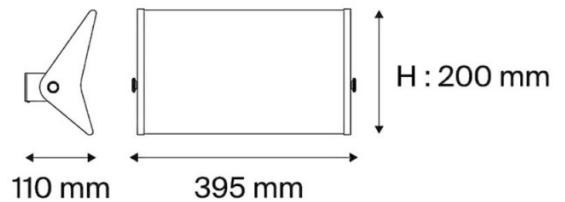

Dimensions: Width: 39.5cm
Height: 20cm
Depth: 11cm

For all sales and technical enquiries, please contact:

+44 (0)114 263 4266

info@davidvillagelighting.co.uk

www.davidvillagelighting.co.uk