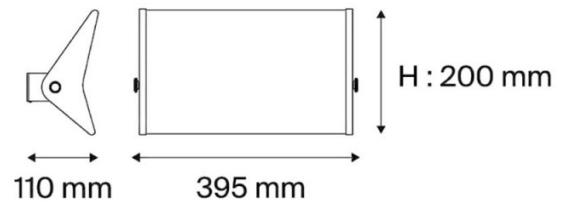

## PRODUCT SPECIFICATION

**Light Source:** 7.5W, 2700K, 1250 Lumens

**IP Code:** 20

**Dimming:** Dimmable via bluetooth using the Casambi app.

**Dimensions:** Width: 39.5cm  
Height: 20cm  
Depth: 11cm

**For all sales and technical enquiries, please contact:**