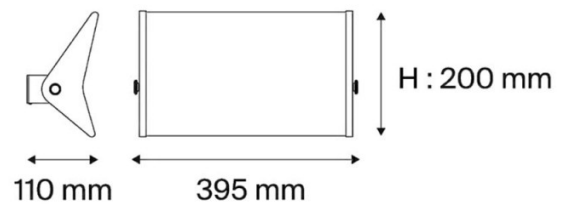

## PRODUCT SPECIFICATION

**Light Source:** 7.5W, 2700K, 1250 Lumens

**IP Code:** 20

**Dimming:** Dimmable via bluetooth using the Casambi app.

**Dimensions:** Width: 39.5cm  
Height: 20cm  
Depth: 11cm

**For all sales and technical enquiries, please contact:**