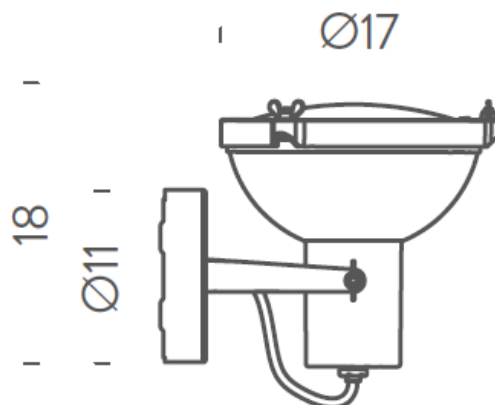

Projecteur 165 Wall / Ceiling by Nemo Lighting

Designed by Le Corbusier in 1954, the 165 Wall Ceiling Light is the mini adjustable version of the 365 design as part of the wider [Projecteur collection](#). The directional nature of the light make this a perfect wall or ceiling spot lamp, that will look good in a variety of settings or rooms. By using opal glass, the diffused light gives a warm incandescence and the ability to dim, by using a dimmable bulb, means this light is the ideal mood setter.

PRODUCT SPECIFICATION

Light Source: 1 x E27 23W max (excluded)

IP Code: 20

Dimming: Dimmable via mains phase dimming

Dimensions: 18 cm height
Ø17 cm lamp shade
Ø11 cm canopy

For all sales and technical enquiries, please contact: