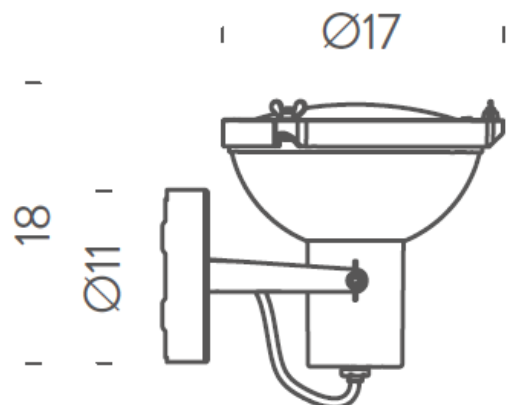

Projecteur 165 Wall / Ceiling by Nemo Lighting

Designed by Le Corbusier in 1954, the 165 Wall Ceiling Light is the mini adjustable version of the 365 design as part of the wider [Projecteur collection](#). The directional nature of the light make this a perfect wall or ceiling spot lamp, that will look good in a variety of settings or rooms. By using opal glass, the diffused light gives a warm incandescence and the ability to dim, by using a dimmable bulb, means this light is the ideal mood setter.

PRODUCT SPECIFICATION

Light Source: 1 x E27 23W max (excluded)

IP Code: 20

Dimming: Dimmable via mains phase dimming

Dimensions: 18 cm height
Ø17 cm lamp shade
Ø11 cm canopy

For all sales and technical enquiries, please contact: