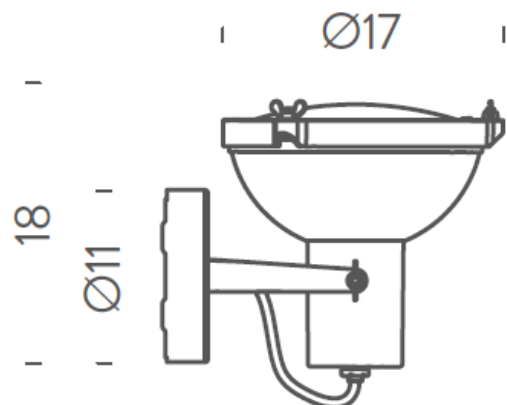

Projecteur 165 Wall / Ceiling by Nemo Lighting

Designed by Le Corbusier in 1954, the 165 Wall Ceiling Light is the mini adjustable version of the 365 design as part of the wider [Projecteur collection](#). The directional nature of the light make this a perfect wall or ceiling spot lamp, that will look good in a variety of settings or rooms. By using opal glass, the diffused light gives a warm incandescence and the ability to dim, by using a dimmable bulb, means this light is the ideal mood setter.

PRODUCT SPECIFICATION

Light Source: 1 x E27 23W max (excluded)

IP Code: 20

Dimming: Dimmable via mains phase dimming

Dimensions: 18 cm height
Ø17 cm lamp shade
Ø11 cm canopy

For all sales and technical enquiries, please contact: