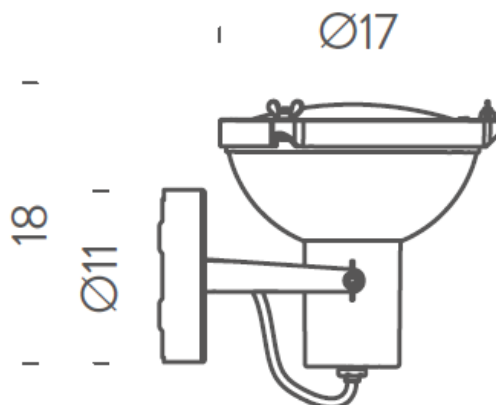

**Projecteur 165 Wall / Ceiling by
Nemo Lighting**

Designed by Le Corbusier in 1954, the 165 Wall Ceiling Light is the mini adjustable version of the 365 design as part of the wider [Projecteur collection](#). The directional nature of the light make this a perfect wall or ceiling spot lamp, that will look good in a variety of settings or rooms. By using opal glass, the diffused light gives a warm incandescence and the ability to dim, by using a dimmable bulb, means this light is the ideal mood setter.

PRODUCT SPECIFICATION

Light Source: 1 x E27 23W max (excluded)

IP Code: 20

Dimming: Dimmable via mains phase dimming

Dimensions: 18 cm height
Ø17 cm lamp shade
Ø11 cm canopy

For all sales and technical enquiries, please contact: