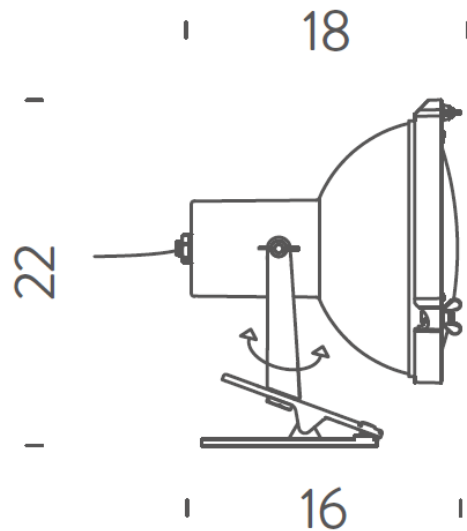

### PRODUCT SPECIFICATION

- Light Source:** 1 x E27 23W max (excluded)
- IP Code:** 20
- Dimming:** In line dimmer included on cable
- Dimensions:** 22 cm height  
18 cm depth  
3 cm max clip opening  
2.1m cable length