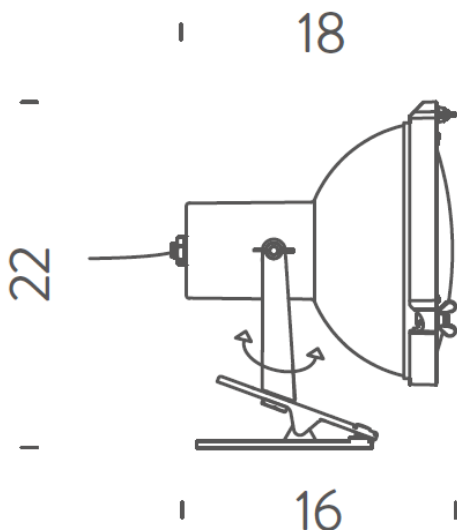

**PRODUCT SPECIFICATION**

**Light Source:** 1 x E27 23W max (excluded)

**IP Code:** 20

**Dimming:** In line dimmer included on cable

**Dimensions:** 22 cm height  
18 cm depth  
3 cm max clip opening  
2.1m cable length