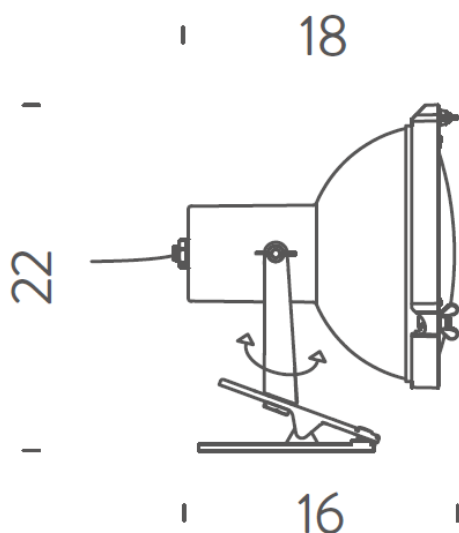

PRODUCT SPECIFICATION

Light Source: 1 x E27 23W max (excluded)

IP Code: 20

Dimming: In line dimmer included on cable

Dimensions: 22 cm height
18 cm depth
3 cm max clip opening
2.1m cable length

For all sales and technical enquiries, please contact: