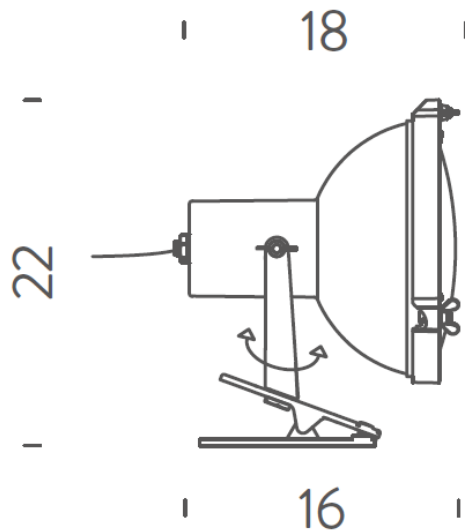

### PRODUCT SPECIFICATION

**Light Source:** 1 x E27 23W max (excluded)

**IP Code:** 20

**Dimming:** In line dimmer included on cable

**Dimensions:** 22 cm height  
18 cm depth  
3 cm max clip opening  
2.1m cable length