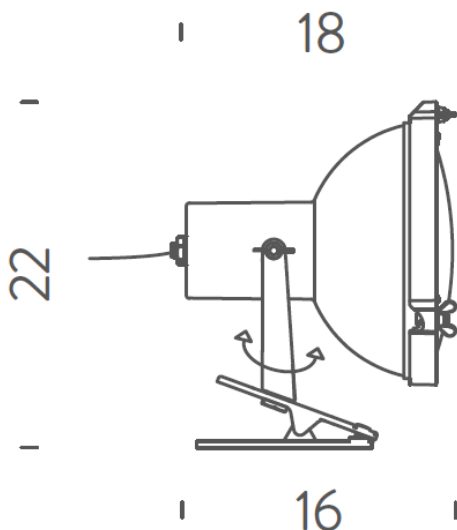

PRODUCT SPECIFICATION

Light Source: 1 x E27 23W max (excluded)

IP Code: 20

Dimming: In line dimmer included on cable

Dimensions: 22 cm height
18 cm depth
3 cm max clip opening
2.1m cable length

For all sales and technical enquiries, please contact: