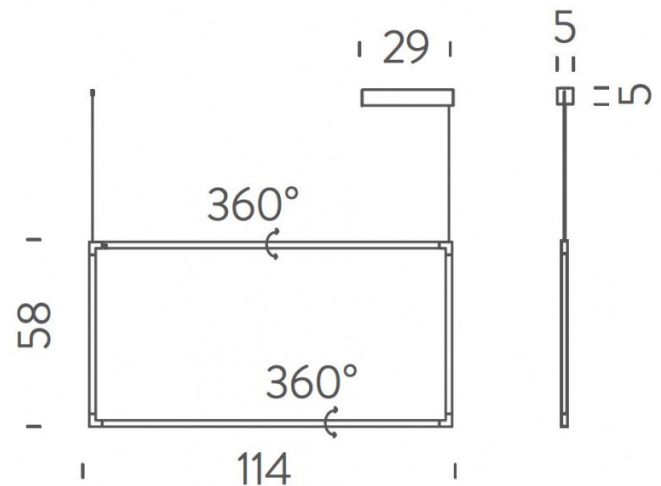

PRODUCT SPECIFICATION

- Light Source:** 2 x 19W, 2700K/3000K, 1118 lumens
- IP Code:** 20
- Dimming:** Dimmable 1-10V dimming system. Please consult your electrician, additional wiring may be required on site.
- Dimensions:** 114 cm length
58 cm width
29 x 5 x 5 cm ceiling canopy
3m cable length