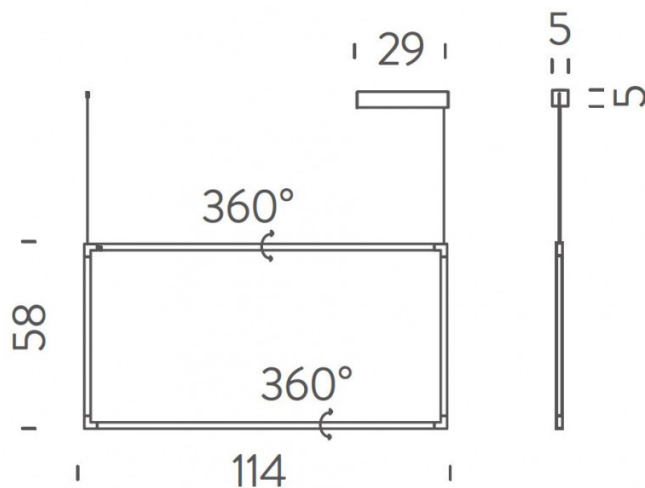

### PRODUCT SPECIFICATION

- Light Source:** 2 x 19W, 2700K/3000K, 1118 lumens
- IP Code:** 20
- Dimming:** Dimmable 1-10V dimming system. Please consult your electrician, additional wiring may be required on site.
- Dimensions:** 114 cm length  
58 cm width  
29 x 5 x 5 cm ceiling canopy  
3m cable length