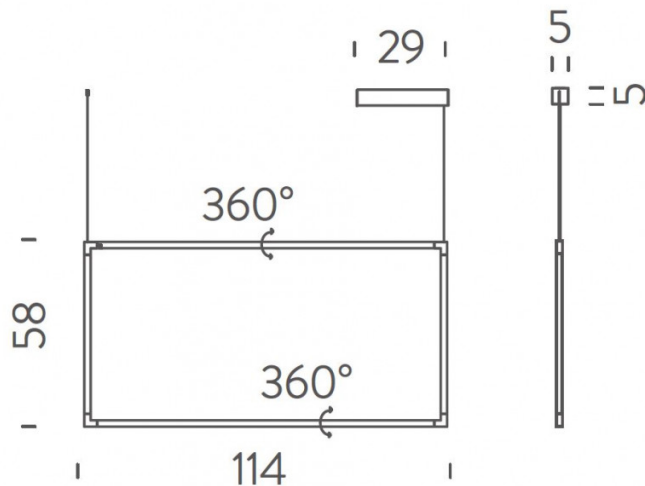

For all sales and technical enquiries, please contact:

+44 (0)114 263 4266

info@davidvillagelighting.co.uk

www.davidvillagelighting.co.uk