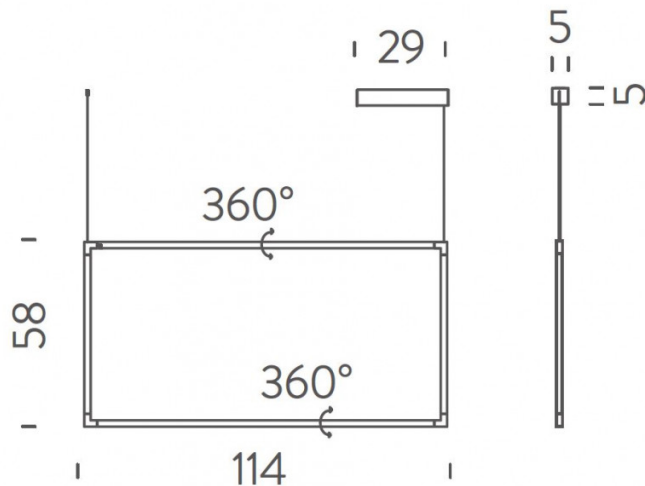

PRODUCT SPECIFICATION

- Light Source:** 2 x 19W, 2700K/3000K, 1118 lumens
- IP Code:** 20
- Dimming:** Dimmable 1-10V dimming system. Please consult your electrician, additional wiring may be required on site.
- Dimensions:** 114 cm length
58 cm width
29 x 5 x 5 cm ceiling canopy
3m cable length