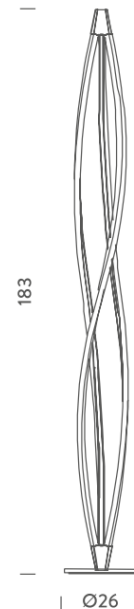

NEMO

LA10091/F

Nemo Lighting In The Wind LED Floor Lamp

SOURCE: <https://www.davidvillagelighting.co.uk/product/Nemo-Lighting-In-The-Wind-LED-Floor-Lamp/20338>

PRODUCT DESCRIPTION

Designer: Arihiro Miyake

In The Wind Floor Lamp by Nemo Lighting

The In The Wind Floor Lamp by Nemo Lighting is part of a [collection](#) by designer Arihiro Miyake. Designed by distorting and shaping aluminium, this LED integrated lamp has a 360° glow that is achieved through a contemporary aesthetic. An answer to how the actual light source can now be shaped and moulded in modern light design, Miyake creates a spiralled lamp that is both simple yet eye-catching.

Available in four colours, white, black, gold and titan grey, this floor lamp creates a warm luminescence that works perfectly in lounge areas. With a built in dimmer switch, this lamp can help you create the right atmosphere, whilst also causing a spectacle thanks to its modernistic and progressive design.

PRODUCT SPECIFICATION

- Light Source:** 58W, 2700K/3000K, 2850 lumens
- IP Code:** 20
- Dimming:** In line dimmer included on cable.
- Dimensions:** 183 cm height
 Ø26 cm base
 2m cable length

For all sales and technical enquiries, please contact: