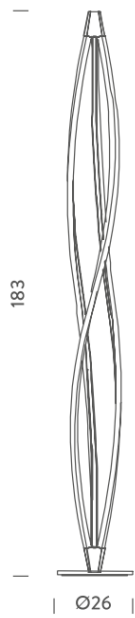

# NEMO

LA10091/F

## Nemo Lighting In The Wind LED Floor Lamp

SOURCE: <https://www.davidvillagelighting.co.uk/product/Nemo-Lighting-In-The-Wind-LED-Floor-Lamp/20338>

### In The Wind Floor Lamp by Nemo Lighting

The In The Wind Floor Lamp by Nemo Lighting is part of a [collection](#) by designer Arihiro Miyake. Designed by distorting and shaping aluminium, this LED integrated lamp has a 360° glow that is achieved through a contemporary aesthetic. An answer to how the actual light source can now be shaped and moulded in modern light design, Miyake creates a spiralled lamp that is both simple yet eye-catching.

### PRODUCT SPECIFICATION

- Light Source:** 58W, 2700K/3000K, 2850 lumens
- IP Code:** 20
- Dimming:** In line dimmer included on cable.
- Dimensions:** 183 cm height  
 Ø26 cm base  
 2m cable length

**For all sales and technical enquiries, please contact:**