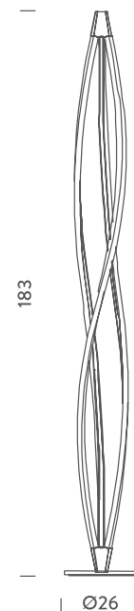

NEMO

LA10091/F

Nemo Lighting In The Wind LED Floor Lamp

SOURCE: <https://www.davidvillagelighting.co.uk/product/Nemo-Lighting-In-The-Wind-LED-Floor-Lamp/20338>

PRODUCT DESCRIPTION

Designer: Arihiro Miyake

In The Wind Floor Lamp by Nemo Lighting

The In The Wind Floor Lamp by Nemo Lighting is part of a [collection](#) by designer Arihiro Miyake. Designed by distorting and shaping aluminium, this LED integrated lamp has a 360° glow that is achieved through a contemporary aesthetic. An answer to how the actual light source can now be shaped and moulded in modern light design, Miyake creates a spiralled lamp that is both simple yet eye-catching.

Available in four colours, white, black, gold and titan grey, this floor lamp creates a warm luminescence that works perfectly in lounge areas. With a built in dimmer switch, this lamp can help you create the right atmosphere, whilst also causing a spectacle thanks to its modernistic and progressive design.

PRODUCT SPECIFICATION

- Light Source:** 58W, 2700K/3000K, 2850 lumens
- IP Code:** 20
- Dimming:** In line dimmer included on cable.
- Dimensions:** 183 cm height
 Ø26 cm base
 2m cable length

For all sales and technical enquiries, please contact: