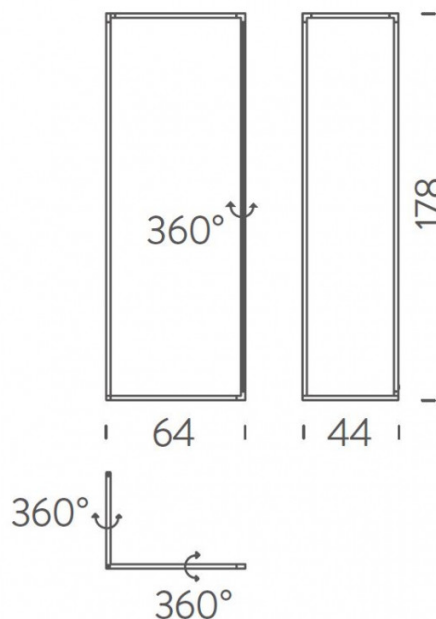

A minimalist design, the Spigolo floor lamp provides a divider in space to ambiances. The Floor is made with extruded aluminium that consist the main structure, which are connected with ABS joints. An opaline diffuser completes the Spigolo lights. Spigolo is available in a white or black finish and you can select a colour temperature, between 2700K and 3000K.

While functioning as a divider, the floor lamp's joints allow for the structure to house a triple LED integrated light source and part of the structure can rotate up to 360° allowing you to have direct or indirect, directional light.

PRODUCT SPECIFICATION

- Light Source:** 33 + 10 + 6W, 2700K/3000K, 335+600+1765 lumens
- IP Code:** 20
- Dimming:** In line dimmer included on cable.
- Dimensions:** 178 cm height
64 cm width
44 cm depth
4.5m cable length