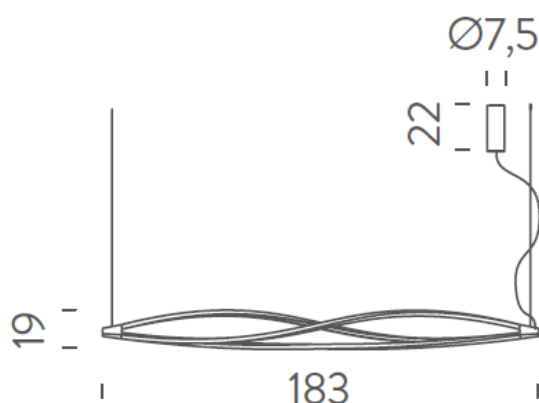

In The Wind Horizontal by Nemo Lighting

Designed by Arihiro Miyake as an exploration of modern LED technology, the In The Wind Horizontal Pendant is part of his wider [In The Wind collection](#), distributed by Nemo Lighting. The frame is made of aluminium, moulded into a coiled, contorted shape, creating a modernistic and stylish pendant that will impress as a suspended feature light. With an integrated LED light, this pendant creates a 360° diffused glow which is both widespread and warm.

PRODUCT SPECIFICATION

Light Source:	58W, 2700K/3000K, 2850 lumens
IP Code:	20
Dimming:	Dimmable via DALI/Push to make. Please consult your electrician, additional wiring may be required on site.
Dimensions:	22 x 7.5 cm ceiling canopy 183 cm width 19 cm height 3m metal cable length 5m electric cable length