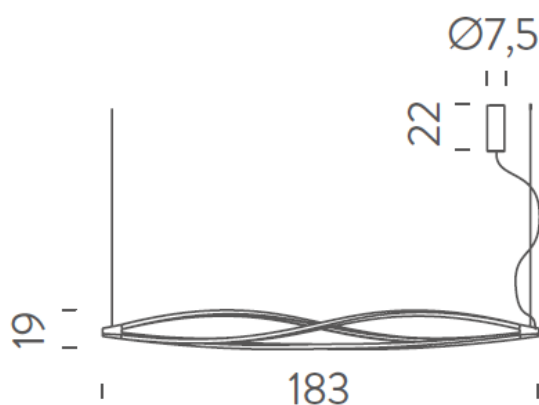

In The Wind Horizontal by Nemo Lighting

Designed by Arihiro Miyake as an exploration of modern LED technology, the In The Wind Horizontal Pendant is part of his wider [In The Wind collection](#), distributed by Nemo Lighting. The frame is made of aluminium, moulded into a coiled, contorted shape, creating a modernistic and stylish pendant that will impress as a suspended feature light. With an intergrated LED light, this pendant creates a 360° diffused glow which is both widespread and warm.

PRODUCT SPECIFICATION

Light Source:	58W, 2700K/3000K, 2850 lumens
IP Code:	20
Dimming:	Dimmable via DALI/Push to make. Please consult your electrician, additional wiring may be required on site.
Dimensions:	22 x 7.5 cm ceiling canopy 183 cm width 19 cm height 3m metal cable length 5m electric cable length