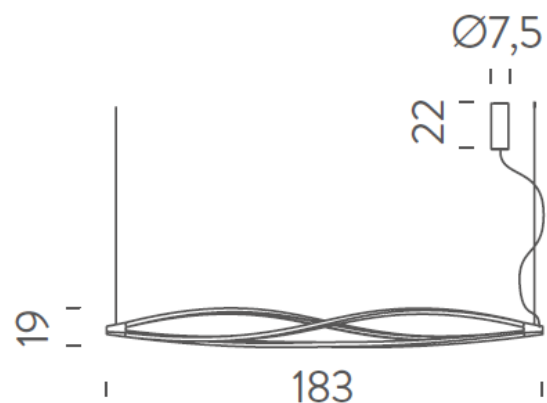

In The Wind Horizontal by Nemo Lighting

Designed by Arihiro Miyake as an exploration of modern LED technology, the In The Wind Horizontal Pendant is part of his wider [In The Wind collection](#), distributed by Nemo Lighting. The frame is made of aluminium, moulded into a coiled, contorted shape, creating a modernistic and stylish pendant that will impress as a suspended feature light. With an intergrated LED light, this pendant creates a 360° diffused glow which is both widespread and warm.

PRODUCT SPECIFICATION

Light Source:	58W, 2700K/3000K, 2850 lumens
IP Code:	20
Dimming:	Dimmable via DALI/Push to make. Please consult your electrician, additional wiring may be required on site.
Dimensions:	22 x 7.5 cm ceiling canopy 183 cm width 19 cm height 3m metal cable length 5m electric cable length