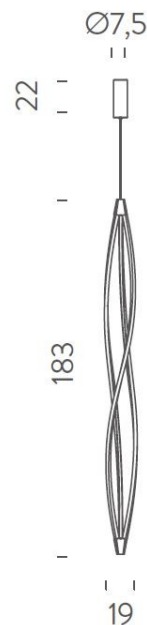

Designer: Arihiro Miyake

**In The Wind Vertical by Nemo Lighting**

As part of the [In The Wind family](#) from Nemo Lighting, this design by Arihiro Miyake is a progressive answer to how LED light sources can be shaped in modern light making. Made from aluminium, the metal of this pendant has been misaligned and twisted to create a light that puts curved lines at the forefront of its design, resulting in a thoroughly spectacular and striking pendant.

Suitable for lounge areas, due to its dimmable feature and warm diffused glow, this light could also work well in large, tall spaces because of its size, dramatic design and far-reaching brightness. With four colours available, the In The Wind Vertical Pendant is a perfect addition to any modern décor or contemporary space.

**PRODUCT SPECIFICATION**

- Light Source:** 58W, 2700K/3000K, 2850 lumens
- IP Code:** 20
- Dimming:** Dimmable via DALI/Push to make. Please consult your electrician, additional wiring may be required on site.
- Dimensions:** 22 x 7.5 cm ceiling canopy  
183 cm height  
19 cm width  
3m cable length