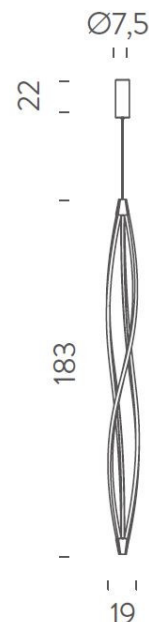

### PRODUCT SPECIFICATION

- Light Source:** 58W, 2700K/3000K, 2850 lumens
- IP Code:** 20
- Dimming:** Dimmable via DALI/Push to make. Please consult your electrician, additional wiring may be required on site.
- Dimensions:** 22 x 7.5 cm ceiling canopy  
183 cm height  
19 cm width  
3m cable length