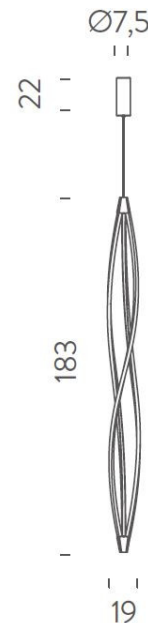

NEMO

Nemo Lighting In The Wind Vertical LED Pendant

LA10091/VP

SOURCE: <https://www.davidvillagelighting.co.uk/product/Nemo-Lighting-In-The-Wind-Vertical-LED-Pendant/20335>

PRODUCT DESCRIPTION

Designer: Arihiro Miyake

In The Wind Vertical by Nemo Lighting

As part of the [In The Wind family](#) from Nemo Lighting, this design by Arihiro Miyake is a progressive answer to how LED light sources can be shaped in modern light making. Made from aluminium, the metal of this pendant has been misaligned and twisted to create a light that puts curved lines at the forefront of its design, resulting in a thoroughly spectacular and striking pendant.

Suitable for lounge areas, due to its dimmable feature and warm diffused glow, this light could also work well in large, tall spaces because of its size, dramatic design and far-reaching brightness. With four colours available, the In The Wind Vertical Pendant is a perfect addition to any modern décor or contemporary space.

PRODUCT SPECIFICATION

- Light Source:** 58W, 2700K/3000K, 2850 lumens
- IP Code:** 20
- Dimming:** Dimmable via DALI/Push to make. Please consult your electrician, additional wiring may be required on site.
- Dimensions:** 22 x 7.5 cm ceiling canopy
183 cm height
19 cm width
3m cable length