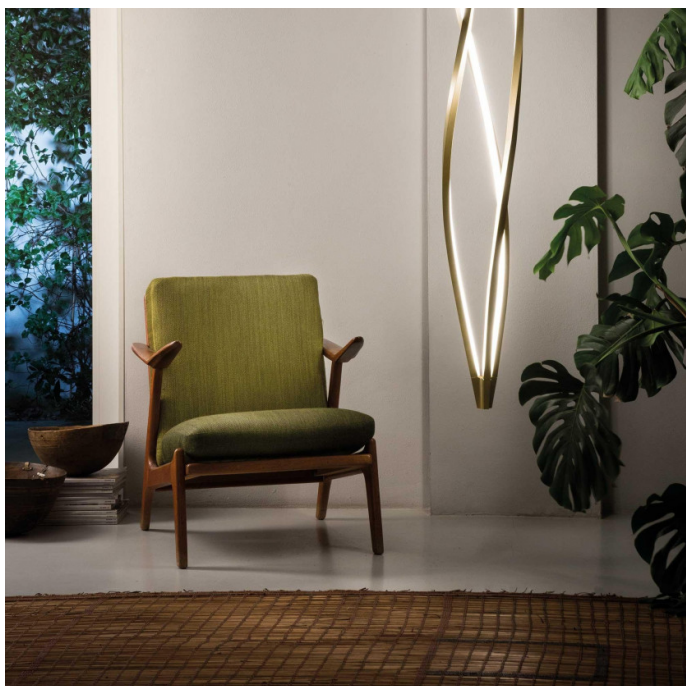

**NEMO**

**Nemo Lighting In The Wind  
Vertical LED Pendant**

LA10091/VP

SOURCE: <https://www.davidvillagelighting.co.uk/product/Nemo-Lighting-In-The-Wind-Vertical-LED-Pendant/20335>

**PRODUCT DESCRIPTION**

Designer: Arihiro Miyake

**In The Wind Vertical by Nemo Lighting**

As part of the [In The Wind family](#) from Nemo Lighting, this design by Arihiro Miyake is a progressive answer to how LED light sources can be shaped in modern light making. Made from aluminium, the metal of this pendant has been misaligned and twisted to create a light that puts curved lines at the forefront of its design, resulting in a thoroughly spectacular and striking pendant.

Suitable for lounge areas, due to its dimmable feature and warm diffused glow, this light could also work well in large, tall spaces because of its size, dramatic design and far-reaching brightness. With four colours available, the In The Wind Vertical Pendant is a perfect addition to any modern décor or contemporary space.