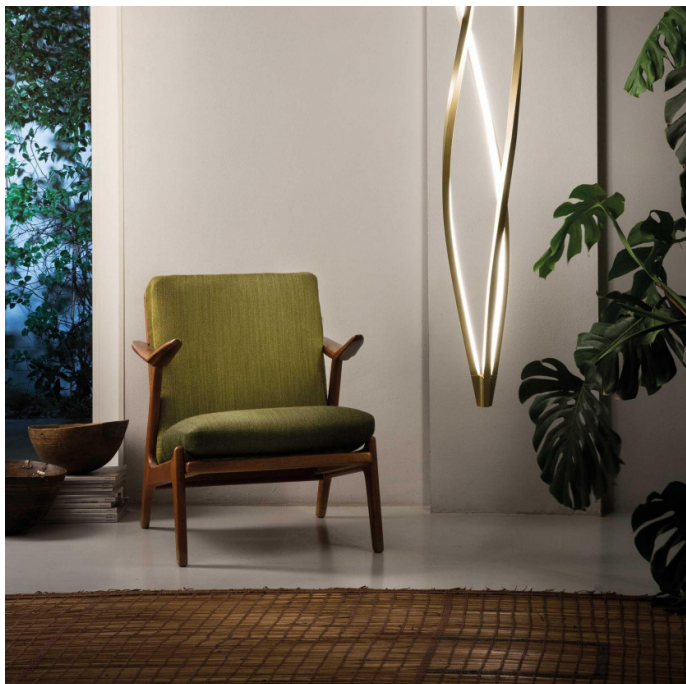

## Nemo Lighting In The Wind Vertical LED Pendant

SOURCE: <https://www.davidvillagelighting.co.uk/product/Nemo-Lighting-In-The-Wind-Vertical-LED-Pendant/20335>

### In The Wind Vertical by Nemo Lighting

As part of the [In The Wind family](#) from Nemo Lighting, this design by Arihiro Miyake is a progressive answer to how LED light sources can be shaped in modern light making. Made from aluminium, the metal of this pendant has been misaligned and twisted to create a light that puts curved lines at the forefront of its design, resulting in a thoroughly spectacular and striking pendant.

Suitable for lounge areas, due to its dimmable feature and warm diffused glow, this light could also work well in large, tall spaces because of its size, dramatic design and far-reaching brightness. With four colours available, the In The Wind Vertical Pendant is a perfect addition to any modern décor or contemporary space.