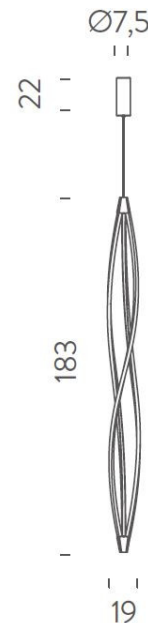

NEMO

LA10091/VP

Nemo Lighting In The Wind Vertical LED Pendant

SOURCE: <https://www.davidvillagelighting.co.uk/product/Nemo-Lighting-In-The-Wind-Vertical-LED-Pendant/20335>

PRODUCT DESCRIPTION

Designer: Arihiro Miyake

In The Wind Vertical by Nemo Lighting

As part of the [In The Wind family](#) from Nemo Lighting, this design by Arihiro Miyake is a progressive answer to how LED light sources can be shaped in modern light making. Made from aluminium, the metal of this pendant has been misaligned and twisted to create a light that puts curved lines at the forefront of its design, resulting in a thoroughly spectacular and striking pendant.

Suitable for lounge areas, due to its dimmable feature and warm diffused glow, this light could also work well in large, tall spaces because of its size, dramatic design and far-reaching brightness. With four colours available, the In The Wind Vertical Pendant is a perfect addition to any modern décor or contemporary space.

PRODUCT SPECIFICATION

- Light Source:** 58W, 2700K/3000K, 2850 lumens
- IP Code:** 20
- Dimming:** Dimmable via DALI/Push to make. Please consult your electrician, additional wiring may be required on site.
- Dimensions:** 22 x 7.5 cm ceiling canopy
183 cm height
19 cm width
3m cable length