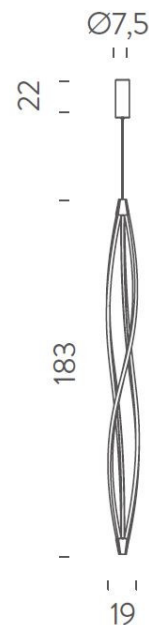

### PRODUCT SPECIFICATION

- Light Source:** 58W, 2700K/3000K, 2850 lumens
- IP Code:** 20
- Dimming:** Dimmable via DALI/Push to make. Please consult your electrician, additional wiring may be required on site.
- Dimensions:** 22 x 7.5 cm ceiling canopy  
183 cm height  
19 cm width  
3m cable length