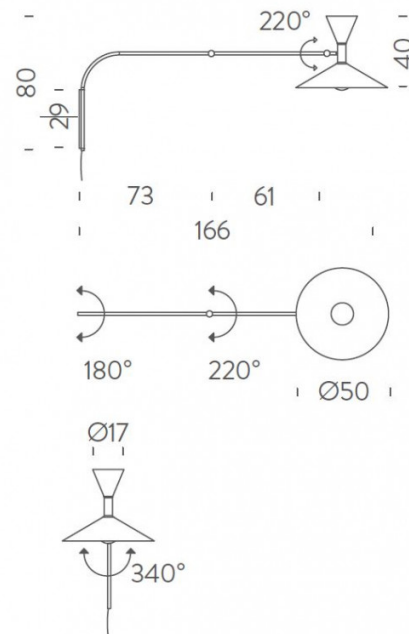

NEMO

**Nemo Lighting Lampe de
Marseille Wall Light**

LA10090/W

SOURCE: <https://www.davidvillagelighting.co.uk/product/Nemo-Lighting-Lampe-de-Marseille-Wall-Light/20334>

PRODUCT DESCRIPTION

Designer: Le Corbusier

**Nemo Lighting Lampe de Marseille
Wall Light**

Originally designed in 1949/1952 by Le Corbusier for the Unite d'Habitation in Marseille, a housing development principle. The Lampe de Marseille is adjustable at two points or joints along the arm as well as a rotating wall fixture. As such, you can fully adjust and direct the light in any direction you wish making it the perfect task light. Lampe de Marseille is also available in a mini version, and the light comes in matt grey, whitewash or a black finish option. The internal diffuser is white for all the colour options. With two light sources, an upper and lower, the Lampe de Marseille emits both a downlight and an uplight.

PRODUCT SPECIFICATION

- Light Source:** 1 x 70W E27 Ø11cm (down)+ 1 x 70W E27 A60 (up) (excluded)
- IP Code:** 20
- Dimming:** In line double on/off switch included on cable.
- Dimensions:** 166 cm depth
80 cm height
Ø 50 cm shade
cable length 1,5+1,3m