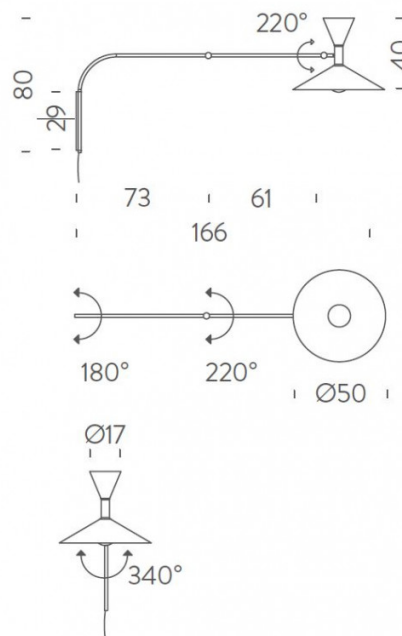

NEMO

LA10090/W

**Nemo Lighting Lampe de
Marseille Wall Light**

SOURCE: <https://www.davidvillagelighting.co.uk/product/Nemo-Lighting-Lampe-de-Marseille-Wall-Light/20334>

PRODUCT DESCRIPTION

Designer: Le Corbusier

**Nemo Lighting Lampe de Marseille
Wall Light**

Originally designed in 1949/1952 by Le Corbusier for the Unite d'Habitation in Marseille, a housing development principle. The Lampe de Marseille is adjustable at two points or joints along the arm as well as a rotating wall fixture. As such, you can fully adjust and direct the light in any direction you wish making it the perfect task light. Lampe de Marseille is also available in a mini version, and the light comes in matt grey, whitewash or a black finish option. The internal diffuser is white for all the colour options. With two light sources, an upper and lower, the Lampe de Marseille emits both a downlight and an uplight.

PRODUCT SPECIFICATION

- Light Source:** 1 x 70W E27 Ø11cm (down)+ 1 x 70W E27 A60 (up) (excluded)
- IP Code:** 20
- Dimming:** In line double on/off switch included on cable.
- Dimensions:** 166 cm depth
80 cm height
Ø 50 cm shade
cable length 1,5+1,3m