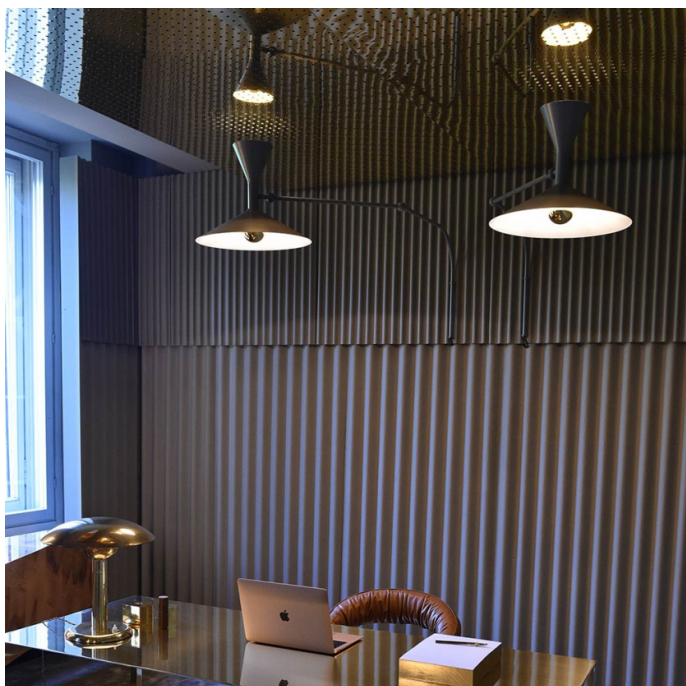

NEMO

LA10090/W

**Nemo Lighting Lampe de
Marseille Wall Light**

SOURCE: <https://www.davidvillagelighting.co.uk/product/Nemo-Lighting-Lampe-de-Marseille-Wall-Light/20334>

PRODUCT DESCRIPTION

Designer: Le Corbusier

**Nemo Lighting Lampe de Marseille
Wall Light**

Originally designed in 1949/1952 by Le Corbusier for the Unite d'Habitation in Marseille, a housing development principle. The Lampe de Marseille is adjustable at two points or joints along the arm as well as a rotating wall fixture. As such, you can fully adjust and direct the light in any direction you wish making it the perfect task light. Lampe de Marseille is also available in a mini version, and the light comes in matt grey, whitewash or a black finish option. The internal diffuser is white for all the colour options. With two light sources, an upper and lower, the Lampe de Marseille emits both a downlight and an uplight.