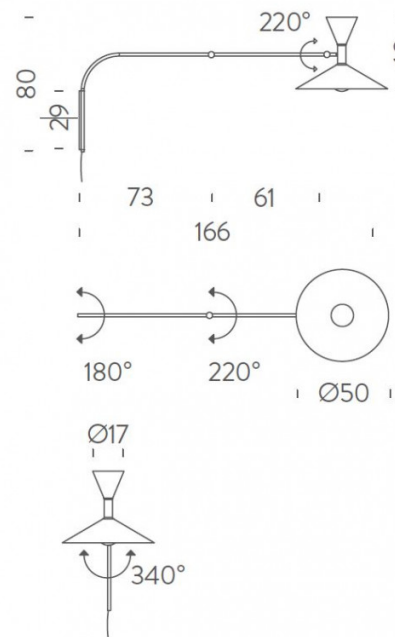

Nemo Lighting Lampe de Marseille Wall Light

Originally designed in 1949/1952 by Le Corbusier for the Unite d'Habitation in Marseille, a housing development principle. The Lampe de Marseille is adjustable at two points or joints along the arm as well as a rotating wall fixture. As such, you can fully adjust and direct the light in any direction you wish making it the perfect task light. Lampe de Marseille is also available in a mini version, and the light comes in matt grey, whitewash or a black finish option. The internal diffuser is white for all the colour options. With two light sources, an upper and lower, the Lampe de Marseille emits both a downlight and an uplight.

The Lampe De Marseille Wall Lamp comes with a cable & plug, where you have to install the light near a socket, but it can also be hard-wired and connected to the mains by a qualified electrician.

PRODUCT SPECIFICATION

- Light** 1 x 70W E27 Ø11cm (down)+ 1 x 70W E27 A60
- Source:** (up) (excluded)
- IP Code:** 20
- Dimming:** In line double on/off switch included on cable.
- Dimensions:** 166 cm depth
80 cm height
Ø 50 cm shade
cable length 1.5m before switch, 1.3m after switch