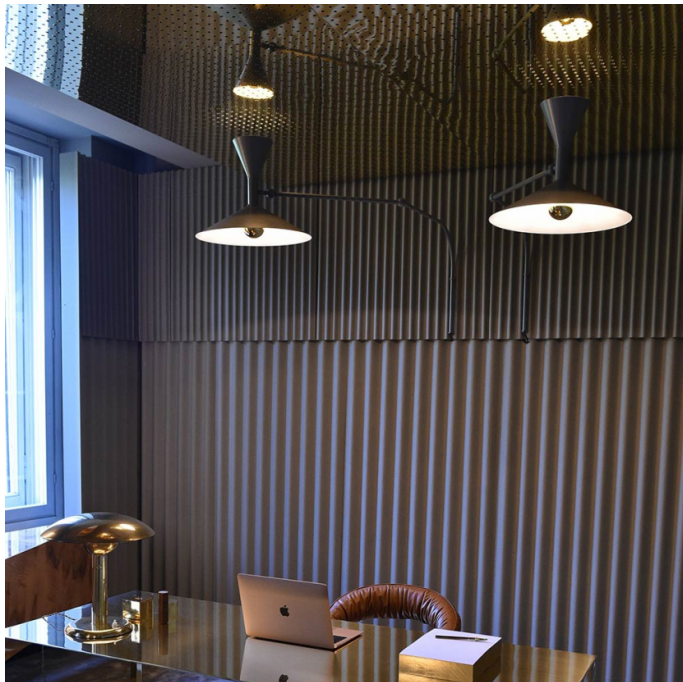

NEMO

LA10090/W

Nemo Lighting Lampe de Marseille Wall Light

SOURCE: <https://www.davidvillagelighting.co.uk/product/Nemo-Lighting-Lampe-de-Marseille-Wall-Light/20334>

PRODUCT DESCRIPTION

Designer: Le Corbusier

Nemo Lighting Lampe de Marseille Wall Light

Originally designed in 1949/1952 by Le Corbusier for the Unite d'Habitation in Marseille, a housing development principle. The Lampe de Marseille is adjustable at two points or joints along the arm as well as a rotating wall fixture. As such, you can fully adjust and direct the light in any direction you wish making it the perfect task light. Lampe de Marseille is also available in a mini version, and the light comes in matt grey, whitewash or a black finish option. The internal diffuser is white for all the colour options. With two light sources, an upper and lower, the Lampe de Marseille emits both a downlight and an uplight.

The Lampe De Marseille Wall Lamp comes with a cable & plug, where you have to install the light near a socket, but it can also be hard-wired and connected to the mains by a qualified electrician.

PRODUCT SPECIFICATION

- **Light** 1 x 70W E27 Ø11cm (down)+ 1 x 70W E27 A60
- **Source:** (up) (excluded)
- **IP Code:** 20
- **Dimming:** In line double on/off switch included on cable.
- **Dimensions:** 166 cm depth
  80 cm height
  Ø 50 cm shade
  cable length 1.5m before switch, 1.3m after switch