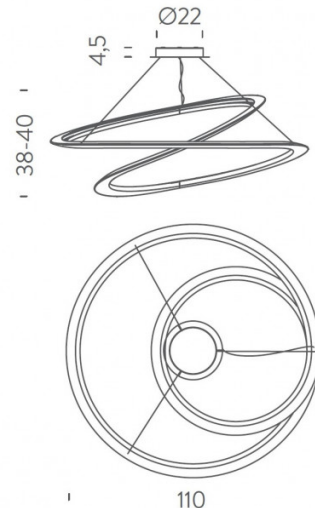

### PRODUCT SPECIFICATION

- Light Source:** 83W, 2700K, 4800 lumens
- IP Code:** 20
- Dimming:** Dimmable via 1-10V dimming systems. Please consult your electrician, additional wiring may be required on site.
- Dimensions:** 110 cm length  
38-40 cm height  
Ø 22 cm x 4.5 cm ceiling rose