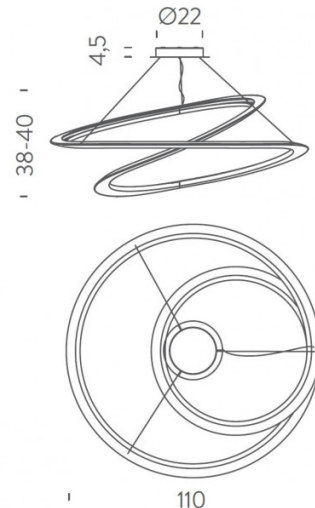

PRODUCT SPECIFICATION

- Light Source:** 83W, 2700K, 4800 lumens
- IP Code:** 20
- Dimming:** Dimmable via 1-10V dimming systems. Please consult your electrician, additional wiring may be required on site.
- Dimensions:** 110 cm length
38-40 cm height
Ø 22 cm x 4.5 cm ceiling rose