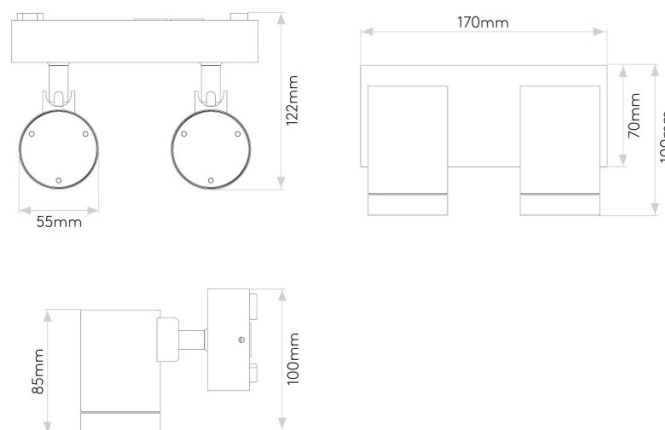

The spotlights can be tilted up to 90° and rotated up to 330° allowing you to direct the light. The Bayville twin wall light is also dimmable allowing you full control of the light setting in your space. Use alone in small rooms or in multiple for large rooms.

PRODUCT SPECIFICATION

- Light Source:** 15.9W, 3000K, 897 Lumens
- IP Code:** 65
- Dimming:** Dimmable using leading edge and trailing edge dimming.
- Dimensions:** Each Spotlight: Ø5.5cm
Spotlight Height: 8.5cm
Height: 10cm
Wall Base Width: 17cm
Depth: 12.2cm