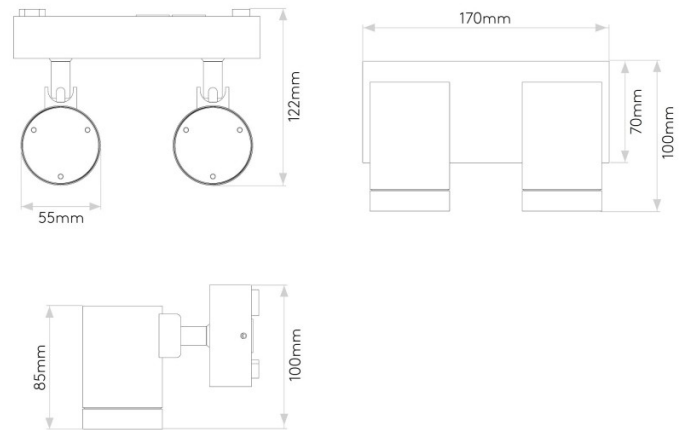

The spotlights can be tilted up to 90° and rotated up to 330° allowing you to direct the light. The Bayville twin wall light is also dimmable allowing you full control of the light setting in your space. Use alone in small rooms or in multiple for large rooms.

PRODUCT SPECIFICATION

- Light Source:** 15.9W, 3000K, 897 Lumens
- IP Code:** 65
- Dimming:** Dimmable using leading edge and trailing edge dimming.
- Dimensions:** Each Spotlight: Ø5.5cm
Spotlight Height: 8.5cm
Height: 10cm
Wall Base Width: 17cm
Depth: 12.2cm