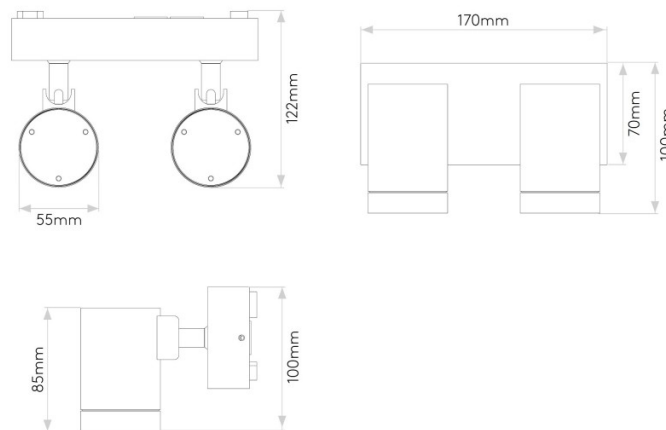

The spotlights can be tilted up to 90° and rotated up to 330° allowing you to direct the light. The Bayville twin wall light is also dimmable allowing you full control of the light setting in your space. Use alone in small rooms or in multiple for large rooms.

PRODUCT SPECIFICATION

- Light Source:** 15.9W, 3000K, 897 Lumens
- IP Code:** 65
- Dimming:** Dimmable using leading edge and trailing edge dimming.
- Dimensions:** Each Spotlight: Ø5.5cm
Spotlight Height: 8.5cm
Height: 10cm
Wall Base Width: 17cm
Depth: 12.2cm