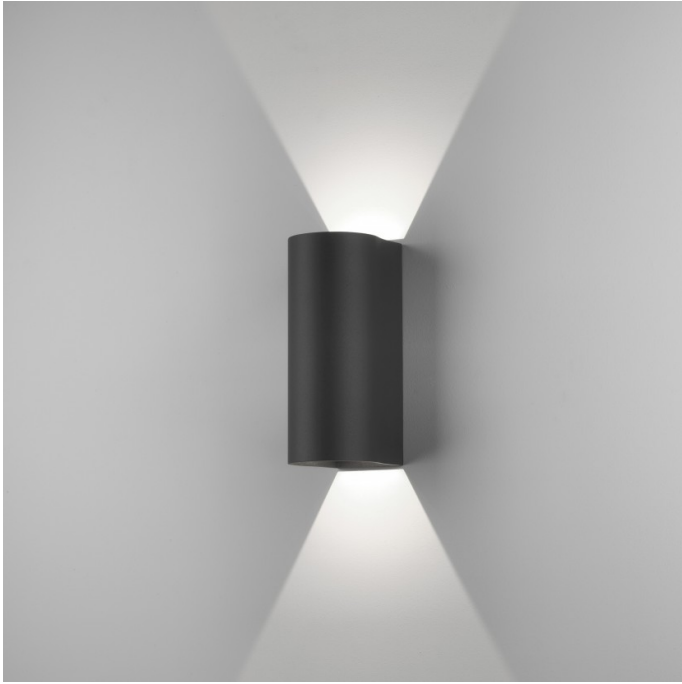

astro

# Astro Dunbar 255 LED Wall Light

LA10083

SOURCE: <https://www.davidvillagelighting.co.uk/product/Astro-Dunbar-255-LED-Wall-Light/20321>

### Astro Dunbar 255 LED Wall Light

An exterior wall light with double emission, the Dunbar 255 is suitable for both interior and exterior settings, an IP65 means it can be installed in bathrooms, zones 1, 2 and 3.

## PRODUCT SPECIFICATION

**Light Source:** 7.9W, 3000K, 365 Lumens

**IP Code:** 65

**Dimensions:** Height: 25.5cm  
Width: 10cm  
Depth: 12.5cm

**For all sales and technical enquiries, please contact:**

+44 (0)114 263 4266