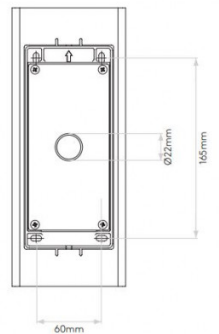

For all sales and technical enquiries, please contact:

+44 (0)114 263 4266

info@davidvillagelighting.co.uk

www.davidvillagelighting.co.uk