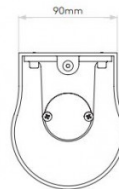

## PRODUCT SPECIFICATION

**Light Source:** 7.9W, 3000K, 365 Lumens

**IP Code:** 65

**Dimensions:** Height: 25.5cm  
Width: 10cm  
Depth: 12.5cm

**For all sales and technical enquiries, please contact:**

+44 (0)114 263 4266