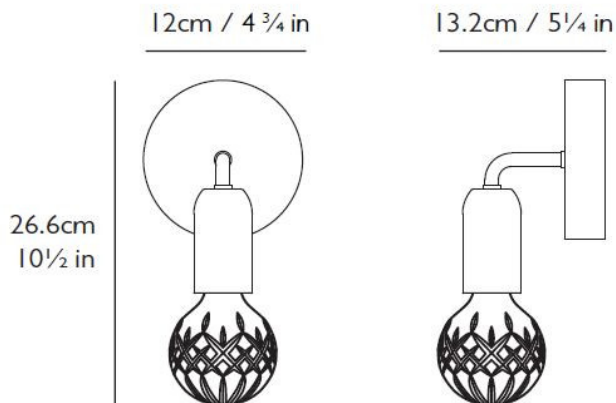

LEE BROOM

Lee Broom Crystal Bulb Wall Light

LA10082

SOURCE: <https://www.davidvillagelighting.co.uk/product/Lee-Broom-Crystal-Bulb-Wall-Light/20315>

PRODUCT DESCRIPTION

Designer: Lee Broom

Lee Broom Crystal Bulb Wall Light

Industrial design with an elegant, stylish edge. Lee Broom's Crystal Bulb Wall Light was inspired by the intricate craftsmanship of crystal cutting, combining traditional techniques to create a modern lighting feature. The ornate crystal cutting patterns are reminiscent of whiskey glasses and decanters, transforming the light bulb from an everyday item to something far elevated. The Crystal Bulb Wall Light offers you the choice between a clear glass or a frosted glass bulb. The clear bulb provides a more direct and exposed glow, whilst the frosted glass bulb offers you a diffused glow which is perfect for ambient lighting.

PRODUCT SPECIFICATION

Light Source: 1 x Max 2W E27 LED (included)

IP Code: 20

Dimming: Dimmable using leading edge (Triac).

Dimensions: Base: Ø12cm
Height: 26.6cm
Depth: 13.2cm

For all sales and technical enquiries, please contact: