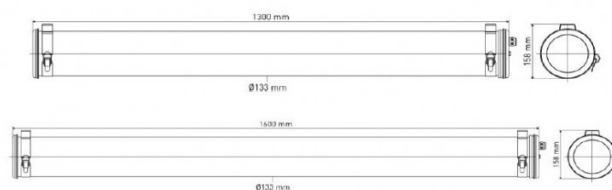

Sammode Studio Kyhn Wall / Suspension Light

LA10080

SOURCE: <https://www.davidvillagelighting.co.uk/product/Sammode-Studio-Kyhn-Wall-Suspension-Light/20313>

PRODUCT DESCRIPTION

Sammode Studio Kyhn Wall and Suspension Light

Available in two sizes this light is truly adaptable whether it is suspended above a dining table or mounted on an exterior wall. Able to be used both internally and externally, the Kyhn wall and suspension light is perfect for creating an ambient light. The Kyhn comes fully equipped with both the wall and suspension kit.

PRODUCT SPECIFICATION

- Light Source:** **Small** - 47W, 2700K, 1600 Lumens
Large - 57W, 2700K, 2000 Lumens
- IP Code:** 68
- Dimming:** Dimmable via bluetooth using Casambi app.
- Dimensions:** **Small:**
Ø13.3cm
Length: 130cm
Depth: 15.8cm

Large:
Ø13.3cm
Length: 160cm
Depth: 15.8cm

For all sales and technical enquiries, please contact:

+44 (0)114 263 4266

info@davidvillagelighting.co.uk

www.davidvillagelighting.co.uk