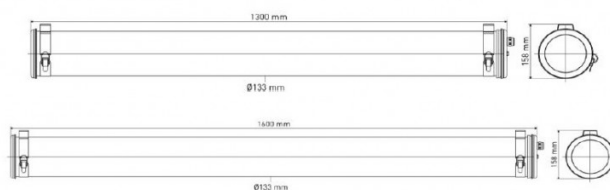

PRODUCT SPECIFICATION

Light Source: **Small** - 47W, 2700K, 1600 Lumens
Large - 57W, 2700K, 2000 Lumens

IP Code: 68

Dimming: Dimmable via bluetooth using Casambi app.

Dimensions: Small:
Ø13.3cm
Length: 130cm
Depth: 15.8cm

Large:
Ø13.3cm
Length: 160cm
Depth: 15.8cm

For all sales and technical enquiries, please contact:

+44 (0)114 263 4266

info@davidvillagelighting.co.uk

www.davidvillagelighting.co.uk