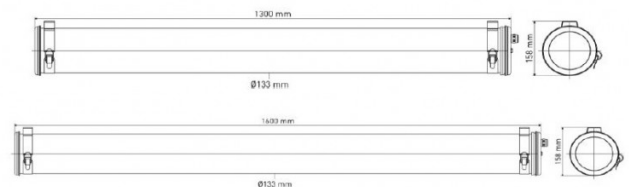

## PRODUCT SPECIFICATION

**Light Source:** **Small** - 47W, 2700K, 1600 Lumens  
**Large** - 57W, 2700K, 2000 Lumens

**IP Code:** 68

**Dimming:** Dimmable via bluetooth using Casambi app.

**Dimensions: Small:**  
 Ø13.3cm  
 Length: 130cm  
 Depth: 15.8cm

**Large:**  
 Ø13.3cm  
 Length: 160cm  
 Depth: 15.8cm

For all sales and technical enquiries, please contact:

+44 (0)114 263 4266

info@davidvillagelighting.co.uk

www.davidvillagelighting.co.uk