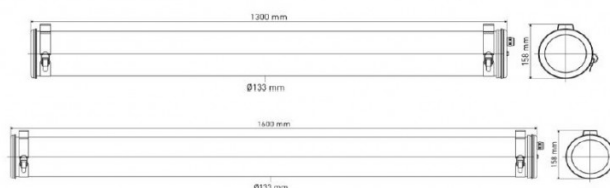

PRODUCT SPECIFICATION

Light Source: **Small** - 47W, 2700K, 1600 Lumens
Large - 57W, 2700K, 2000 Lumens

IP Code: 68

Dimming: Dimmable via bluetooth using Casambi app.

Dimensions: Small:
Ø13.3cm
Length: 130cm
Depth: 15.8cm

Large:
Ø13.3cm
Length: 160cm
Depth: 15.8cm

For all sales and technical enquiries, please contact:

+44 (0)114 263 4266

info@davidvillagelighting.co.uk

www.davidvillagelighting.co.uk