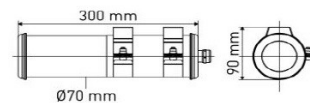

## PRODUCT SPECIFICATION

**Light Source:** 1 x Max 4W E27 LED (excluded)

**IP Code:** 68

**Dimming:** Non-dimmable  
or  
Dimmable via mains phase dimming.

**Dimensions:** Ø7cm  
Length: 30cm  
Depth: 9cm