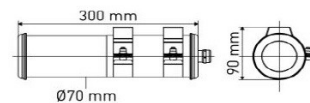

## PRODUCT SPECIFICATION

**Light Source:** 1 x Max 4W E27 LED (included)

**IP Code:** 68

**Dimming:** Non-dimmable  
or  
Dimmable via mains phase dimming.

**Dimensions:** Ø7cm  
Length: 30cm  
Depth: 9cm