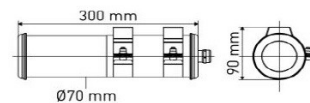

PRODUCT SPECIFICATION

Light Source: 1 x Max 4W E27 LED (included)

IP Code: 68

Dimming: Non-dimmable
or
Dimmable via mains phase dimming.

Dimensions: Ø7cm
Length: 30cm
Depth: 9cm

For all sales and technical enquiries, please contact: