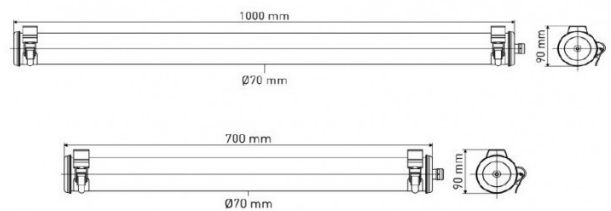

## PRODUCT SPECIFICATION

**Light Source:** 700mm - 13W, 2700K, 800 Lumens  
1000mm - 19W, 2700K, 1200 Lumens

**IP Code:** 68

**Dimming:** Dimmable via bluetooth using Casambi app.

**Dimensions: 700mm:**  
Ø7cm  
Length: 70cm  
Depth: 9cm

**1000mm:**  
Ø7cm  
Length: 100cm  
Depth: 9cm

**For all sales and technical enquiries, please contact:**

+44 (0)114 263 4266

info@davidvillagelighting.co.uk

www.davidvillagelighting.co.uk