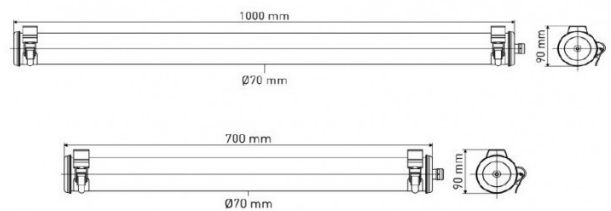

For all sales and technical enquiries, please contact:

+44 (0)114 263 4266

info@davidvillagelighting.co.uk

www.davidvillagelighting.co.uk