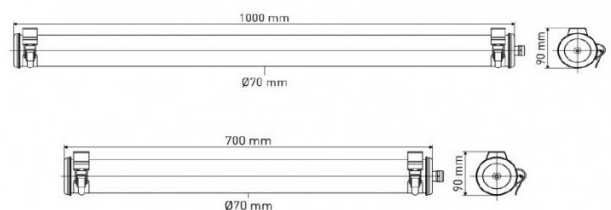

The Elgar comes complete and fully ready to install with its own cable, light source and wall outlet.

PRODUCT SPECIFICATION

Light Source: 700mm - 13W, 2700K, 800 Lumens
1000mm - 19W, 2700K, 1200 Lumens

IP Code: 68

Dimming: Dimmable via bluetooth using Casambi app.

Dimensions: 700mm:
Ø7cm
Length: 70cm
Depth: 9cm

1000mm:
Ø7cm
Length: 100cm
Depth: 9cm

For all sales and technical enquiries, please contact:

+44 (0)114 263 4266