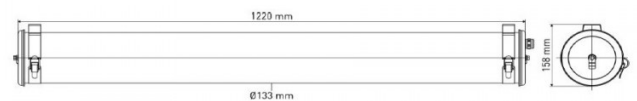

## PRODUCT SPECIFICATION

**Light Source:** 74W, 2700K, 3200 Lumens

**IP Code:** 68

**Dimensions:** Ø13.3cm  
 Length: 122cm  
 Height: 15.8cm

**For all sales and technical enquiries, please contact:**

+44 (0)114 263 4266