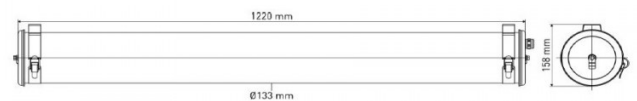

For all sales and technical enquiries, please contact:

+44 (0)114 263 4266

info@davidvillagelighting.co.uk

www.davidvillagelighting.co.uk