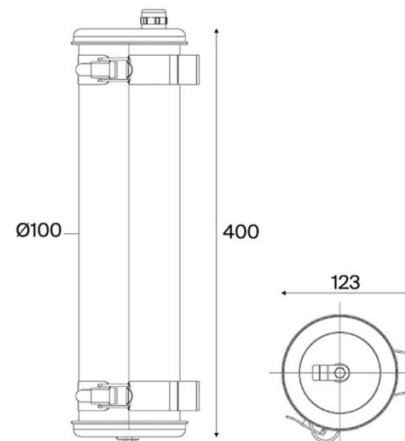

This luminaire comes complete with connector and light source.

PRODUCT SPECIFICATION

- Light Source:** 20W, 2700K, 800 Lumens
- IP Code:** 68
- Dimming:** Integrated dimmer on the product.
- Dimensions:** Ø10cm
Length: 40cm
Depth: 12.3cm