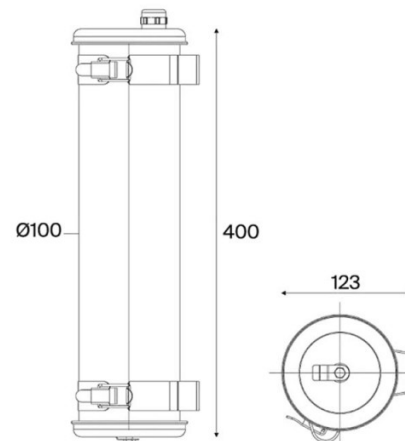

Sammode Studio Nilak Portable LED Wall Light

LA10069

SOURCE: <https://www.davidvillagelighting.co.uk/product/Sammode-Studio-Nilak-Portable-LED-Wall-Light/20303>

PRODUCT DESCRIPTION

Sammode Studio Nilak Portable LED Wall Light

The Nilak by Sammode Studios is part of the LÖ collection in collaboration with Yann Kersalé which was inspired by Polar Regions, like the Arctic Circle. When lit, the Nilak portable wall luminaire allows you to set the perfect level of light for a warm evening or to light your dining room, thanks to the in built dimmer. When switched off, the Nilak melts into its surroundings, acting like a stainless steel mirrored art form.

Sammode Studio have designed the Nilak so it can be carried indoors or taken outside to suit the seasons. It has stainless steel wall brackets to affix it, meaning that it has multifunctional and multiuse properties. Nilak is suitable for wet and exterior environments and the LED light source casts a warm inviting glow onto its surroundings.

This luminaire comes complete with connector and light source.

PRODUCT SPECIFICATION

Light Source: 20W, 2700K, 800 Lumens

IP Code: 68

Dimming: Integrated dimmer on the product.

Dimensions: Ø10cm
Length: 40cm
Depth: 12.3cm