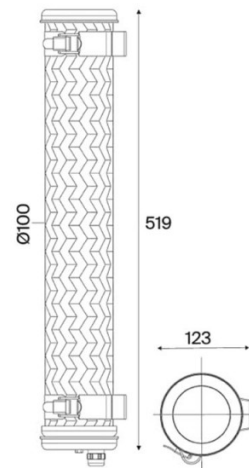

PRODUCT SPECIFICATION

Light Source: 2 x Max 4W E14 LED (excluded)

IP Code: 68

Dimming: Non-dimmable
or
Dimmable via mains phase dimming.

Dimensions: Ø10cm
Length: 51.9cm
Depth: 12.3cm

For all sales and technical enquiries, please contact: