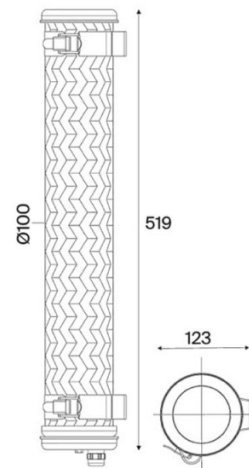

## PRODUCT SPECIFICATION

**Light Source:** 2 x Max 4W E14 LED (included)

**IP Code:** 68

**Dimming:** Non-dimmable  
or  
Dimmable via mains phase dimming.

**Dimensions:** Ø10cm  
Length: 51.9cm  
Depth: 12.3cm