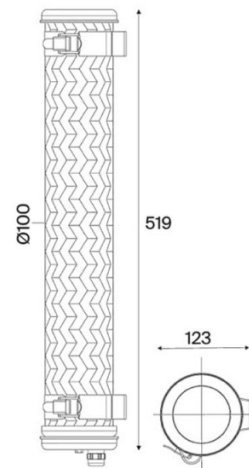

PRODUCT SPECIFICATION

Light Source: 2 x Max 4W E14 LED (included)

IP Code: 68

Dimming: Non-dimmable
or
Dimmable via mains phase dimming.

Dimensions: Ø10cm
Length: 51.9cm
Depth: 12.3cm

For all sales and technical enquiries, please contact: