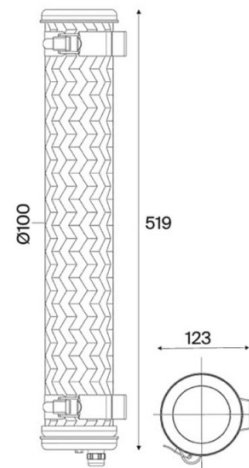

## PRODUCT SPECIFICATION

**Light Source:** 2 x Max 4W E14 LED (excluded)

**IP Code:** 68

**Dimming:** Non-dimmable  
or  
Dimmable via mains phase dimming.

**Dimensions:** Ø10cm  
Length: 51.9cm  
Depth: 12.3cm