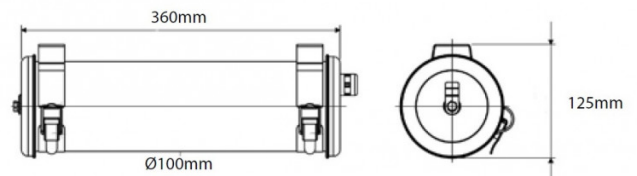

## PRODUCT SPECIFICATION

**Light Source:** 1 x Max 8W E27 LED (included)

**IP Code:** 68

**Dimming:** Non-dimmable  
or  
Dimmable via mains phase dimming

**Dimensions:** Ø10cm  
Height: 36cm  
Depth: 12.5cm