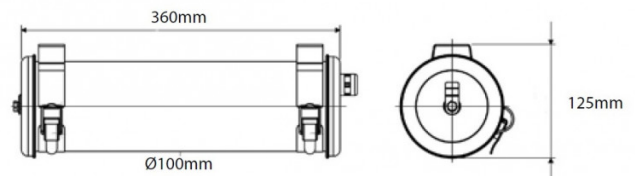

PRODUCT SPECIFICATION

Light Source: 1 x Max 8W E27 LED (included)

IP Code: 68

Dimming: Non-dimmable
or
Dimmable via mains phase dimming

Dimensions: Ø10cm
Height: 36cm
Depth: 12.5cm

For all sales and technical enquiries, please contact: