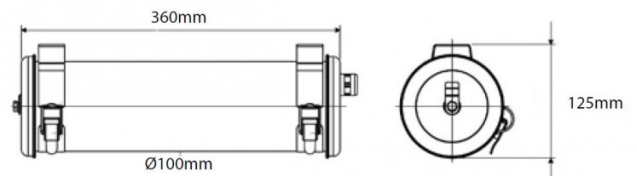

PRODUCT SPECIFICATION

Light Source: 1 x Max 8W E27 LED (included)

IP Code: 68

Dimming: Non-dimmable
or
Dimmable via mains phase dimming

Dimensions: Ø10cm
Height: 36cm
Depth: 12.5cm

For all sales and technical enquiries, please contact: