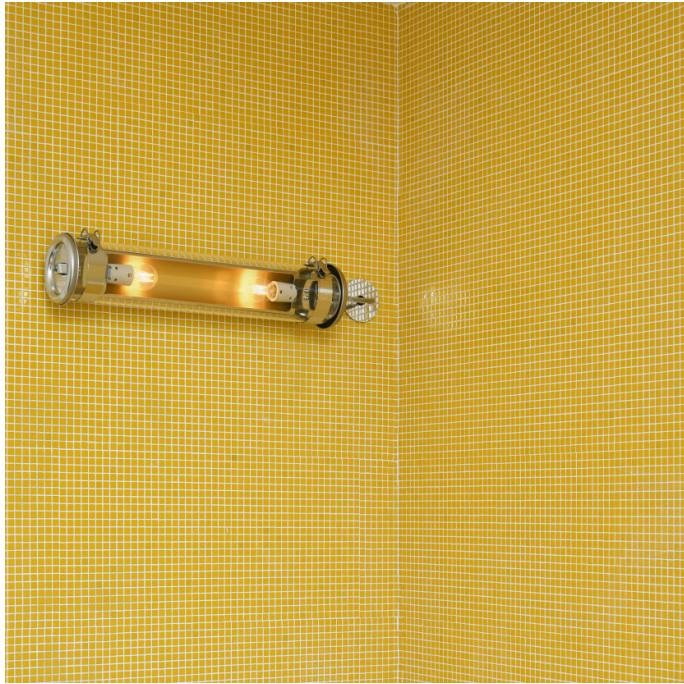

# Sammode Studio Musset GR Wall / Suspension Lights

LA10060

SOURCE: <https://www.davidvillagelighting.co.uk/product/Sammode-Studio-Musset-GR-Wall-Suspension-Lights/20292>

### Musset GR Lights by Sammode Studio

Part of the Nos Tubes Originals Collection, the Musset Gr light can be wall mounted or suspended from the ceiling with the fine steel wires provided (2x3m).

The glass body of the tube reveals its coloured reflector. This GR version of the Musset light includes diffuser shades which sit in front of the light sources and soften the light output. The [standard version](#) of the is available without the diffuser shades).

The reflectors are available in two finishes: silver or copper. Supplied ready to install as either a wall or suspension light, fully equipped with its own cable, light source and wall outlet.

All of Sammode Studio's luminaires are manufactured, assembled and packaged at their Châtillon-sur-Saône production plant in the Vosges region of France.