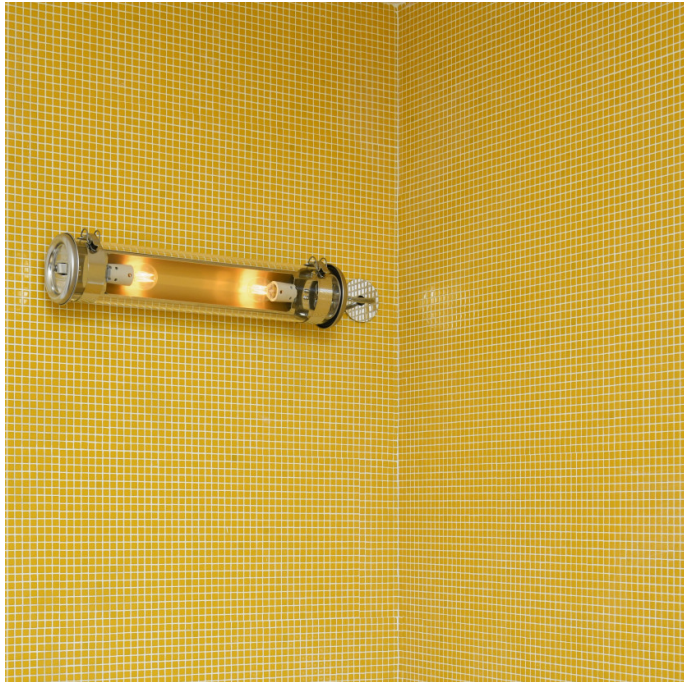

LA10060

# Sammode Studio Musset GR Wall / Suspension Lights

SOURCE: <https://www.davidvillagelighting.co.uk/product/Sammode-Studio-Musset-GR-Wall-Suspension-Lights/20292>

### Musset GR Lights by Sammode Studio

Part of the Nos Tubes Originals Collection, the Musset Gr light can be wall mounted or suspended from the ceiling with the fine steel wires provided (2x3m).

The glass body of the tube reveals its coloured reflector. This GR version of the Musset light includes diffuser shades which sit in front of the light sources and soften the light output. The [standard version](#) of the is available without the diffuser shades).

The reflectors are available in two finishes: silver or copper. Supplied ready to install as either a wall or suspension light, fully equipped with its own cable, light source and wall outlet.

All of Sammode Studio's luminaires are manufactured, assembled and packaged at their Châtillon-sur-Saône production plant in the Vosges region of France.