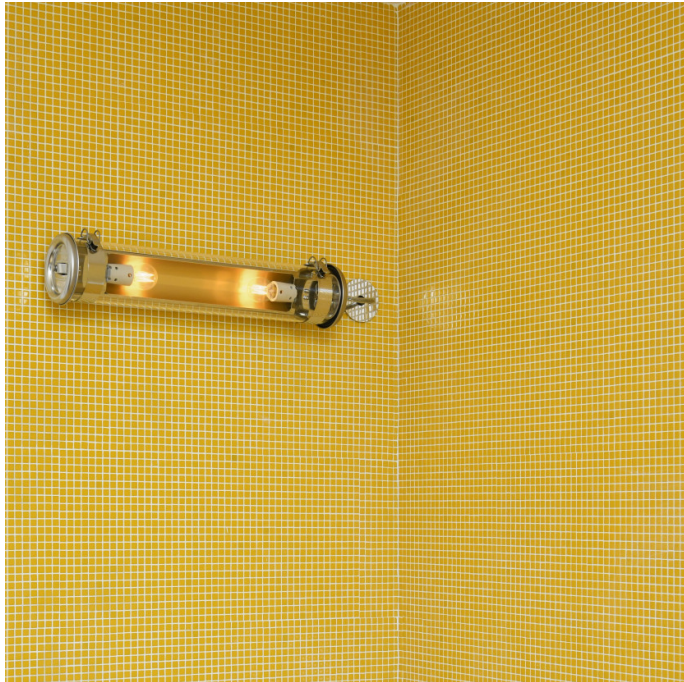

LA10060

Sammode Studio Musset GR Wall / Suspension Lights

SOURCE: <https://www.davidvillagelighting.co.uk/product/Sammode-Studio-Musset-GR-Wall-Suspension-Lights/20292>

PRODUCT DESCRIPTION

Musset GR Lights by Sammode Studio

Part of the Nos Tubes Originals Collection, the Musset Gr light can be wall mounted or suspended from the ceiling with the fine steel wires provided (2x3m).

The glass body of the tube reveals its coloured reflector. This GR version of the Musset light includes diffuser shades which sit in front of the light sources and soften the light output. The [standard version](#) of the is available without the diffuser shades).

The reflectors are available in two finishes: silver or copper. Supplied ready to install as either a wall or suspension light, fully equipped with its own cable, light source and wall outlet.

All of Sammode Studio's luminaires are manufactured, assembled and packaged at their Châtillon-sur-Saône production plant in the Vosges region of France.

Suitable for internal and external use.

PRODUCT SPECIFICATION

Light Source: 2 x Max 4W E14 LED (included)

IP Code: 68

Dimming: Non-dimmable.

Dimensions: Ø10cm
Length: 52cm
Depth: 12.3cm
Cable Length: 3m

For all sales and technical enquiries, please contact: