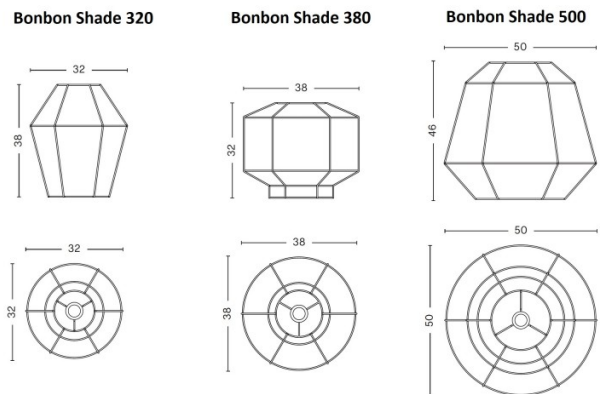

**PRODUCT SPECIFICATION**

- Light Source:** 1 x Max 15W E27 LED (excluded)
- IP Code:** 20
- Dimming:** In line on/off switch included on cable.
- Dimensions:**
  - Bonbon Shade 320**  
Ø32cm  
Height: 38cm
  - Bonbon Shade 380**  
Ø38cm  
Height: 32cm
  - Bonbon Shade 500**  
Ø50cm  
Height: 46cm
- Cable Length: 240cm