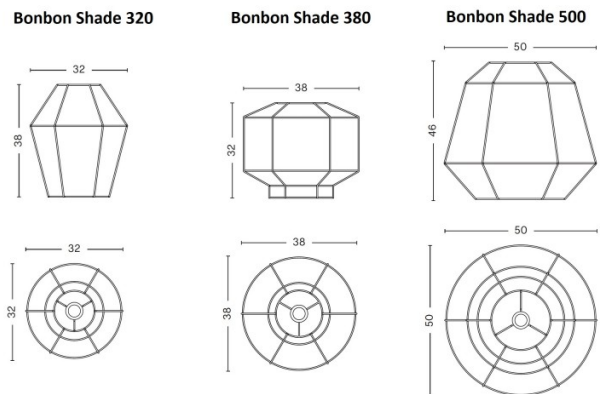

PRODUCT SPECIFICATION

- Light Source:** 1 x Max 15W E27 LED (excluded)
- IP Code:** 20
- Dimming:** In line on/off switch included on cable.
- Dimensions:**
 - Bonbon Shade 320**
Ø32cm
Height: 38cm
 - Bonbon Shade 380**
Ø38cm
Height: 32cm
 - Bonbon Shade 500**
Ø50cm
46cm height
- 240cm cable length