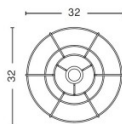

PRODUCT SPECIFICATION

- **Light Source:** 1 x Max 15W E27 LED (excluded)
- **IP Code:** 20
- **Dimming:** In line on/off switch included on cable.
- **Dimensions:**
  - **Bonbon Shade 320**
    Ø32cm
    Height: 38cm
  - **Bonbon Shade 380**
    Ø38cm
    Height: 32cm
  - **Bonbon Shade 500**
    Ø50cm
    46cm height
- 240cm cable length

Bonbon Shade 320