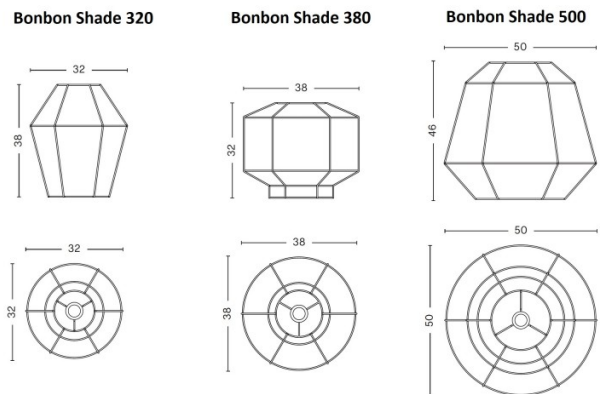

PRODUCT SPECIFICATION

- Light Source:** 1 x Max 15W E27 LED (excluded)
- IP Code:** 20
- Dimming:** In line on/off switch included on cable.
- Dimensions:**
 - Bonbon Shade 320**
Ø32cm
Height: 38cm
 - Bonbon Shade 380**
Ø38cm
Height: 32cm
 - Bonbon Shade 500**
Ø50cm
Height: 46cm
- Cable Length: 240cm