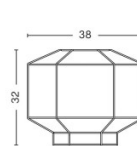

Bonbon Shade 380