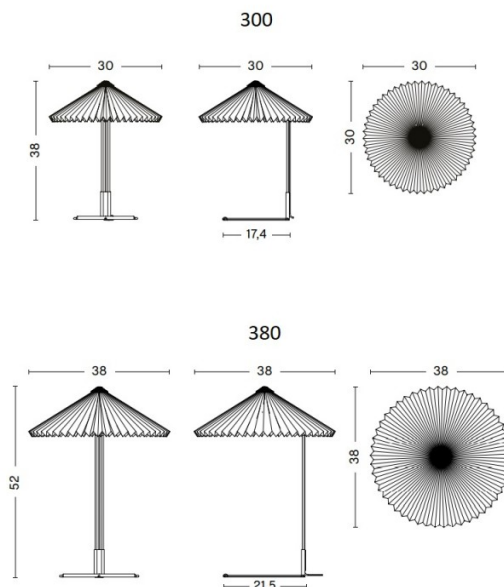

PRODUCT SPECIFICATION

Light Source: 5W, 2800K, 150 Lumens

IP Code: 20

Dimming: In line dimmer included on cable.

Dimensions: **300**

Height: 38cm

Width: 30cm

Depth: 30cm

380

Height: 52cm

Width: 38cm

Depth: 38cm

Cable Length: 200cm

For all sales and technical enquiries, please contact:

+44 (0)114 263 4266

info@davidvillagelighting.co.uk