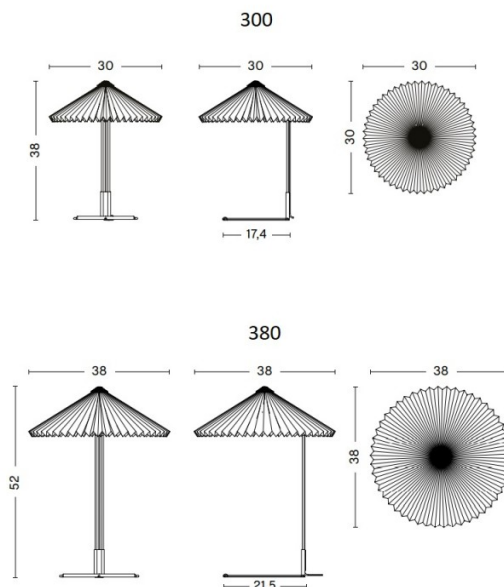

**PRODUCT SPECIFICATION**

**Light Source:** 5W, 2800K, 150 Lumens

**IP Code:** 20

**Dimming:** In line dimmer included on cable.

**Dimensions:** **300**

Height: 38cm

Width: 30cm

Depth: 30cm

**380**

Height: 52cm

Width: 38cm

Depth: 38cm

Cable Length: 200cm

**For all sales and technical enquiries, please contact:**

+44 (0)114 263 4266

[info@davidvillagelighting.co.uk](mailto:info@davidvillagelighting.co.uk)