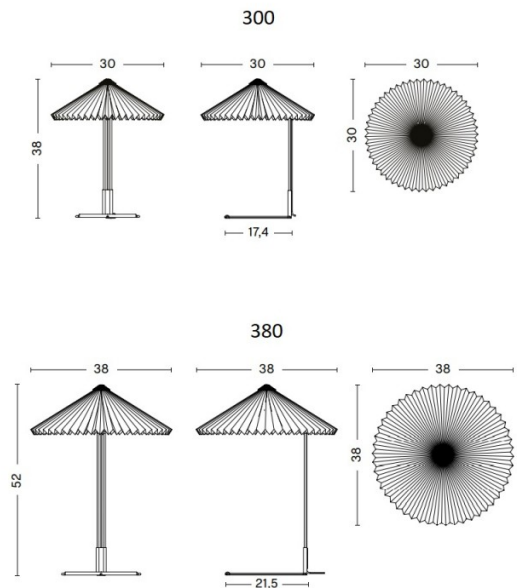

PRODUCT SPECIFICATION

Light Source: 5W, 2800K, 150 Lumens

IP Code: 20

Dimming: In-line dimmer included on cable.

Dimensions: **300**
Height: 38cm
Width: 30cm
Depth: 30cm

380
Height: 52cm
Width: 38cm
Depth: 38cm

Cable Length: 200cm