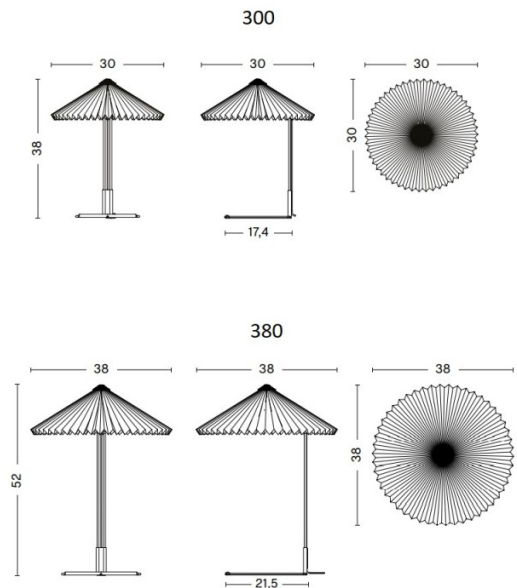

PRODUCT SPECIFICATION

Light Source: 5W, 2800K, 150 Lumens

IP Code: 20

Dimming: In-line dimmer included on cable.

Dimensions: 300
Height: 38cm
Width: 30cm
Depth: 30cm

380
Height: 52cm
Width: 38cm
Depth: 38cm

Cable Length: 200cm