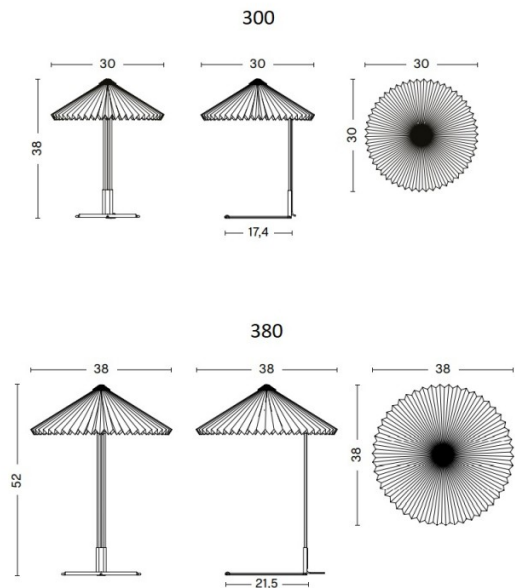

PRODUCT SPECIFICATION

Light Source: 5W, 2800K, 150 Lumens

IP Code: 20

Dimming: In-line dimmer included on cable.

Dimensions: **300**
Height: 38cm
Width: 30cm
Depth: 30cm

380
Height: 52cm
Width: 38cm
Depth: 38cm

Cable Length: 200cm