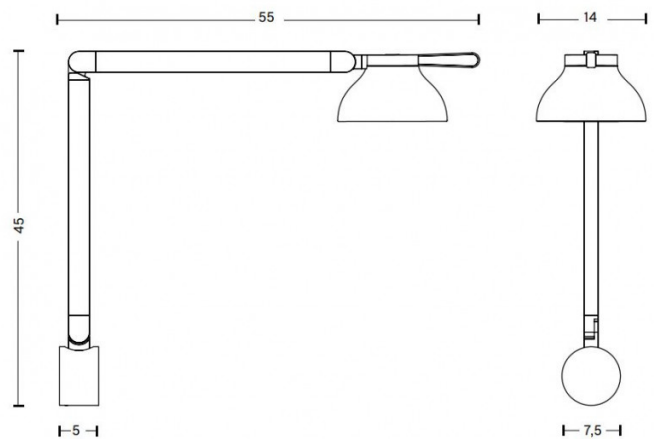

HAY

HAY PC Double Arm Wall Light

LA10050/D

SOURCE: <https://www.davidvillagelighting.co.uk/product/HAY-PC-Double-Arm-Wall-Light/20283>

PRODUCT DESCRIPTION

Designer: Pierre Charpin

HAY PC Double wall light

The HAY PC Double wall light was designed by Pierre Charpin with the aim of providing focused light where needed. The functional design conceals gas springs that enable the arms and head to hold their position wherever they are moved. This functionality is paired with the artistic influence that Pierre Charpin brings to all of his designs. As a trained artist, Pierre's research on form and colour characterizes his work and this can be seen in the design of the HAY PC Double wall light. Pierre Charpin's designs have been included in exhibitions around the world and was elected Designer of the Year 2017 due to designs such as this elegant wall lamp.

This adjustable wall light features an integrated touch dimmer switch with a memory function that controls brightness levels and automatically turns off after five hours. This not only allows you to manipulate the light output with ease but also has the memory function so it will turn on at the exact brightness you have chosen. This task lamp can be used for workspaces or for reading chairs, with adjustable arms and brightness, the HAY PC Double wall light can be manipulated to any angle you need.

PRODUCT SPECIFICATION

- Light Source:** 5.7W, 3100K, 407 Lumens
- IP Code:** 20
- Dimming:** Integrated dimmer on the product.
- Dimensions:** Width: 14cm
Depth: 55cm
Height: 45cm
- Cable Length: 200cm