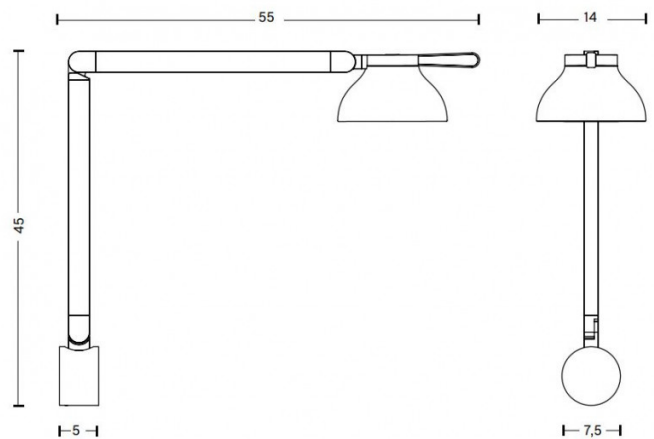

**HAY**

**HAY PC Double Arm Wall Light**

LA10050/D

SOURCE: <https://www.davidvillagelighting.co.uk/product/HAY-PC-Double-Arm-Wall-Light/20283>

**PRODUCT DESCRIPTION**

**Designer:** Pierre Charpin

**HAY PC Double wall light**

The HAY PC Double wall light was designed by Pierre Charpin with the aim of providing focused light where needed. The functional design conceals gas springs that enable the arms and head to hold their position wherever they are moved. This functionality is paired with the artistic influence that Pierre Charpin brings to all of his designs. As a trained artist, Pierre's research on form and colour characterizes his work and this can be seen in the design of the HAY PC Double wall light. Pierre Charpin's designs have been included in exhibitions around the world and was elected Designer of the Year 2017 due to designs such as this elegant wall lamp.

This adjustable wall light features an integrated touch dimmer switch with a memory function that controls brightness levels and automatically turns off after five hours. This not only allows you to manipulate the light output with ease but also has the memory function so it will turn on at the exact brightness you have chosen. This task lamp can be used for workspaces or for reading chairs, with adjustable arms and brightness, the HAY PC Double wall light can be manipulated to any angle you need.

**PRODUCT SPECIFICATION**

- Light Source:** 5.7W, 3100K, 407 Lumens
- IP Code:** 20
- Dimming:** Integrated dimmer on the product.
- Dimensions:** Width: 14cm  
Depth: 55cm  
Height: 45cm
- Cable Length: 200cm