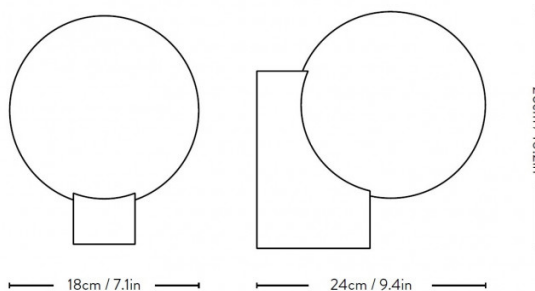

PRODUCT SPECIFICATION

Light Source: 1 x Max 33W G9 (excluded)

IP Code: 20

Dimming: Dimmable via mains phase dimming.

Dimensions: Shade: Ø18cm
Height: 26cm
Depth: 24cm

For all sales and technical enquiries, please contact: