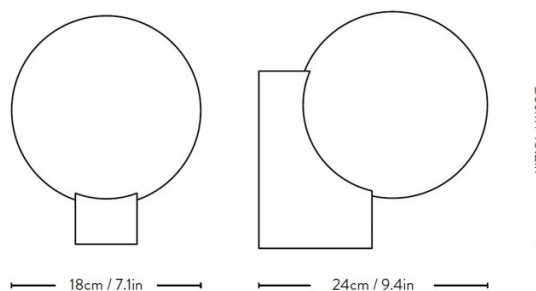

PRODUCT SPECIFICATION

Light Source: 1 x Max 33W G9 (excluded)

IP Code: 20

Dimming: Dimmable via mains phase dimming.

Dimensions: Shade: Ø18cm
Height: 26cm
Depth: 24cm

For all sales and technical enquiries, please contact: