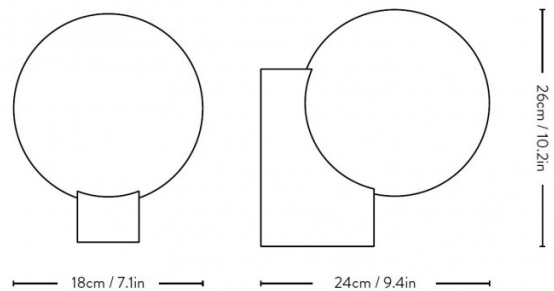

PRODUCT SPECIFICATION

Light Source: 1 x Max 33W G9 (excluded)

IP Code: 20

Dimming: Dimmable via mains phase dimming.

Dimensions: Shade: Ø18cm
Height: 26cm
Depth: 24cm

For all sales and technical enquiries, please contact: