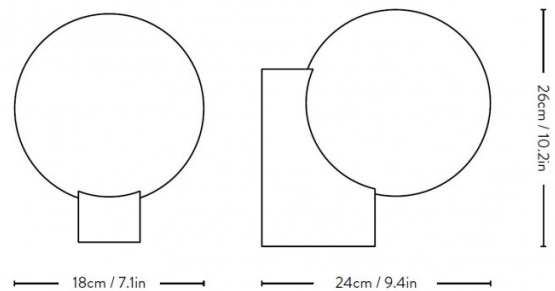

## PRODUCT SPECIFICATION

- Light Source:** 1 x Max 33W G9 (excluded)
- IP Code:** 20
- Dimming:** Dimmable via mains phase dimming.
- Dimensions:** Shade: Ø18cm  
Height: 26cm  
Depth: 24cm

For all sales and technical enquiries, please contact: