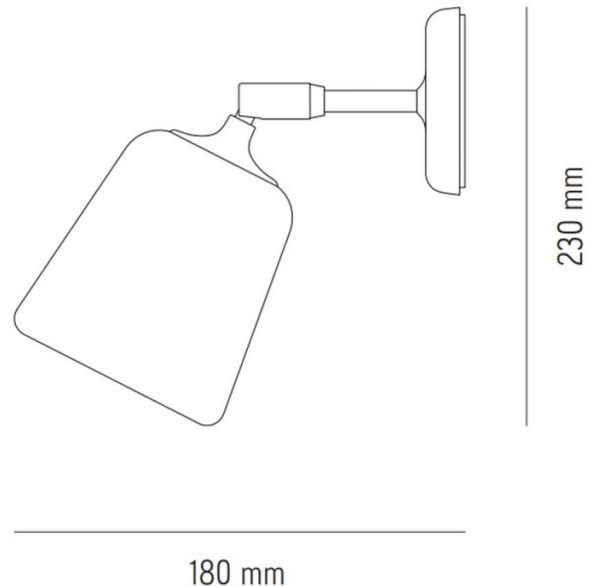

PRODUCT SPECIFICATION

Light Source: 1 x Max 7W LED E14 (excluded)

IP Code: 20

Dimming: Integrated on/off switch on the product.

Dimensions: Height: 23cm
Width: 13cm
Depth: 18cm

For all sales and technical enquiries, please contact: