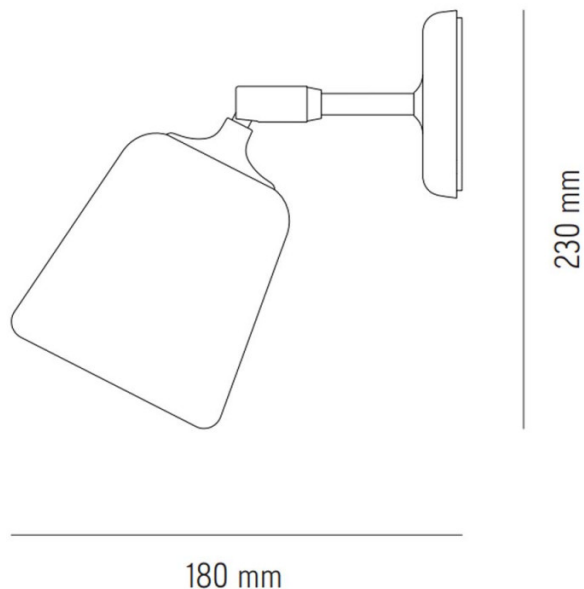

PRODUCT SPECIFICATION

Light Source: 1 x Max 7W LED E14 (excluded)

IP Code: 20

Dimming: Integrated on/off switch on the product.

Dimensions: Height: 23cm
Width: 13cm
Depth: 18cm

For all sales and technical enquiries, please contact: