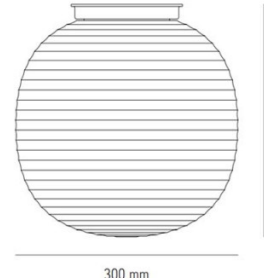

## PRODUCT SPECIFICATION

**Light Source:** **Small:** 1 x Max 7W LED E14 (excluded)  
**Medium:** 1 x Max 11W LED E27 (excluded)

**IP Code:** 20

**Dimming:** Dimmable via mains phase dimming.

**Dimensions: Small:**  
Ø20cm  
Height: 22cm

**Medium:**  
Ø30cm  
Height: 32cm

Small:

Medium:

220 mm

200 mm

320 mm

300 mm

**For all sales and technical enquiries, please contact:**