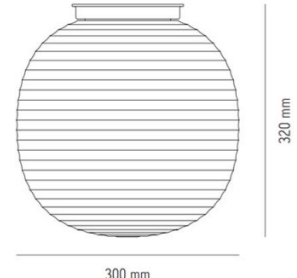

PRODUCT SPECIFICATION

Light Source: **Small:** 1 x Max 7W LED E14 (excluded)
Medium: 1 x Max 11W LED E27 (excluded)

IP Code: 20

Dimming: Dimmable via mains phase dimming.

Dimensions: Small:
 Ø20cm
 Height: 22cm

Medium:
 Ø30cm
 Height: 32cm

Small:

Medium:

For all sales and technical enquiries, please contact:

+44 (0)114 263 4266

info@davidvillagelighting.co.uk

www.davidvillagelighting.co.uk