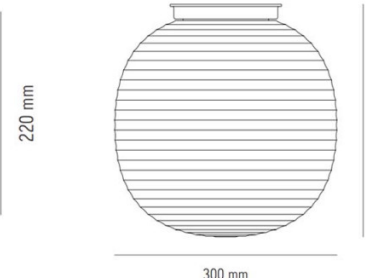

## PRODUCT SPECIFICATION

**Light Source:** **Small:** 1 x Max 7W LED E14 (excluded)  
**Medium:** 1 x Max 11W LED E27 (excluded)

**IP Code:** 20

**Dimming:** Dimmable via mains phase dimming.

**Dimensions: Small:**  
 Ø20cm  
 Height: 22cm

**Medium:**  
 Ø30cm  
 Height: 32cm

Small:

Medium:

For all sales and technical enquiries, please contact:

+44 (0)114 263 4266

info@davidvillagelighting.co.uk

www.davidvillagelighting.co.uk