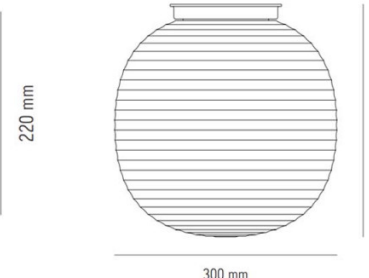

PRODUCT SPECIFICATION

Light Source: **Small:** 1 x Max 7W LED E14 (excluded)
Medium: 1 x Max 11W LED E27 (excluded)

IP Code: 20

Dimming: Dimmable via mains phase dimming.

Dimensions: Small:
Ø20cm
Height: 22cm

Medium:
Ø30cm
Height: 32cm

Small:

Medium:

For all sales and technical enquiries, please contact:

+44 (0)114 263 4266

info@davidvillagelighting.co.uk

www.davidvillagelighting.co.uk