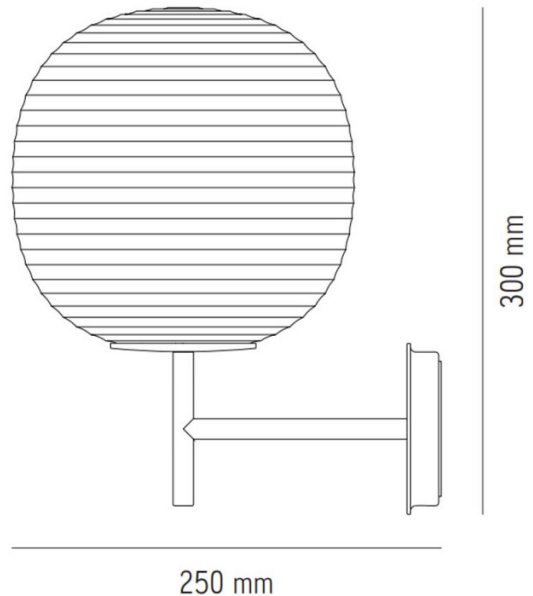

NEW WORKS.

New Works Lantern Wall Light

LA10032

SOURCE: <https://www.davidvillagelighting.co.uk/product/New-Works-Lantern-Wall-Light/20266>

PRODUCT DESCRIPTION

Designer: Anderssen & Voll

New Works Lantern Wall Lamp

The New Works Lantern wall lamp is a light which features a globe which emits glare-free illumination in every direction. Supported by a black steel base, this wall lamp is inspired by traditional Chinese rice paper lanterns is perfect for a cosy living room or as a bedside luminaire. Lantern combines the old and the new, utilising a classic design with modern materials. The textured spherical diffuser on each Lantern light is crafted from frosted glass, emitting a calming illumination.

- Light Source:** 1 x Max 7W E14 LED (excluded)
- IP Code:** 20
- Dimming:** Integrated on/off switch included on product.
- Dimensions:** Height: 30cm
Depth: 25cm
Width: 25cm

For all sales and technical enquiries, please contact: