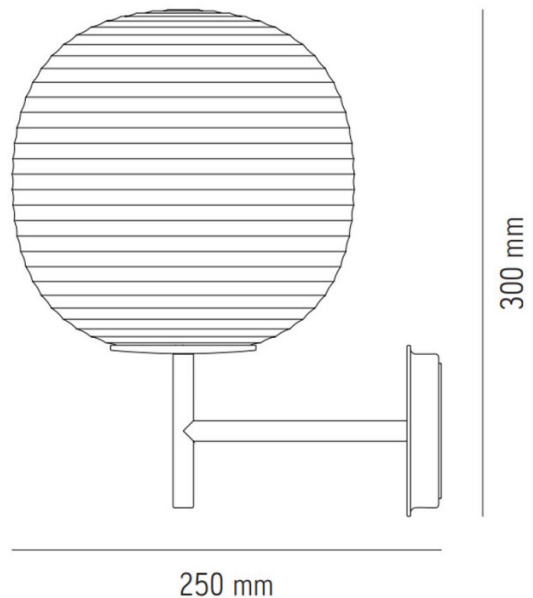

### New Works Lantern Wall Lamp

The New Works Lantern wall lamp is a light which features a globe which emits glare-free illumination in every direction. Supported by a black steel base, this wall lamp is inspired by traditional Chinese rice paper lanterns is perfect for a cosy living room or as a bedside luminaire. Lantern combines the old and the new, utilising a classic design with modern materials. The textured spherical diffuser on each Lantern light is crafted from frosted glass, emitting a calming illumination.

## PRODUCT SPECIFICATION

- Light Source:** 1 x Max 7W E14 LED (excluded)
- IP Code:** 20
- Dimming:** Integrated on/off switch included on product.
- Dimensions:** Height: 30cm  
Depth: 25cm  
Width: 25cm