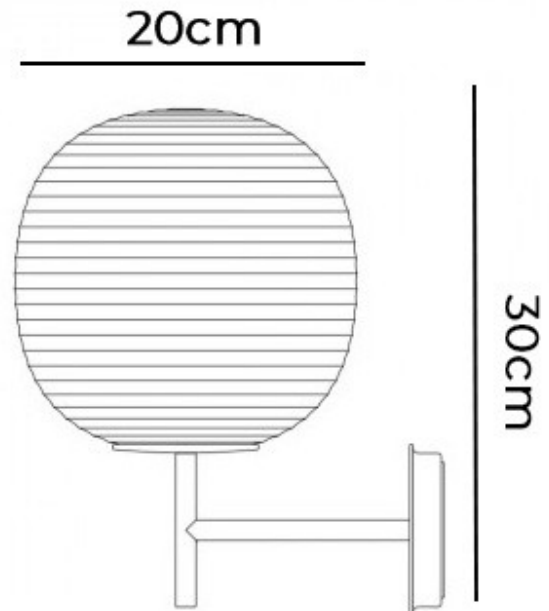

NEW WORKS.

New Works Lantern Wall Light

LA10032

SOURCE: <https://www.davidvillagelighting.co.uk/product/New-Works-Lantern-Wall-Light/20266>

PRODUCT DESCRIPTION

Designer: Anderssen & Voll

New Works Lantern Wall Lamp

The New Works Lantern wall lamp is a light which features a globe which emits glare-free illumination in every direction. Supported by a black steel base, this wall lamp is inspired by traditional Chinese rice paper lanterns is perfect for a cosy living room or as a bedside luminaire. Lantern combines the old and the new, utilising a classic design with modern materials. The textured spherical diffuser on each Lantern light is crafted from frosted glass, emitting a calming illumination.

- Light Source:** 1 x Max 7W E14 LED (excluded)
- IP Code:** 20
- Dimming:** Integrated on/off switch included on product.
- Dimensions:** Height: 30cm
Depth: 20cm
Width: 20cm

For all sales and technical enquiries, please contact: