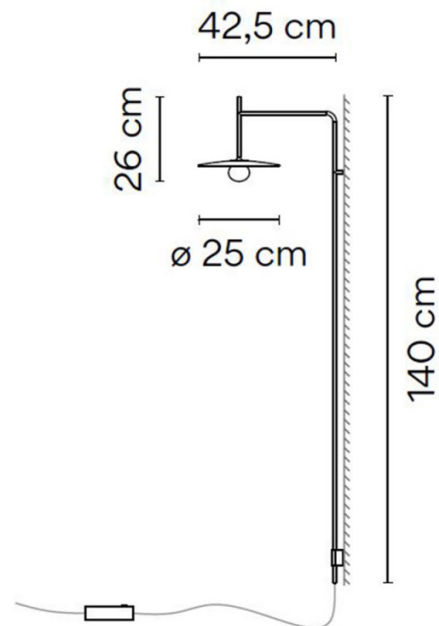

PRODUCT SPECIFICATION

Light Source: 4W, 2700K, 415 Lumens

IP Code: 20

Dimming: In-line dimmer included on the cable.

Dimensions: Shade: Ø25cm
Height: 140cm
Depth: 42.5cm
Cable Length: 400cm

For all sales and technical enquiries, please contact: