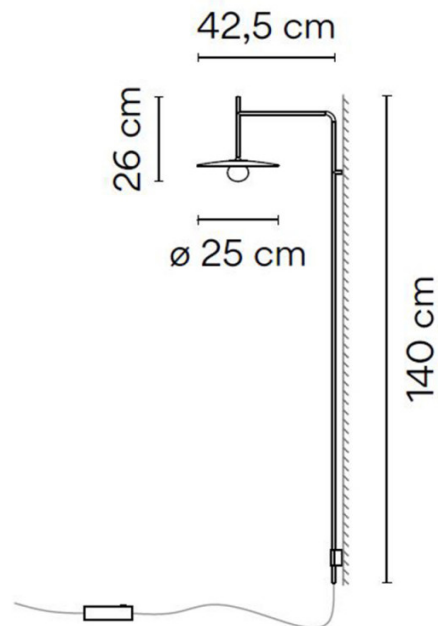

### PRODUCT SPECIFICATION

**Light Source:** 4W, 2700K, 415 Lumens

**IP Code:** 20

**Dimming:** In-line dimmer included on the cable.

**Dimensions:** Shade: Ø25cm  
Height: 140cm  
Depth: 42.5cm  
Cable Length: 400cm