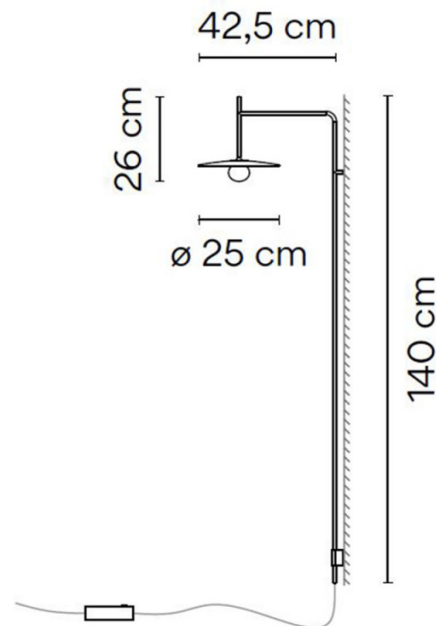

## PRODUCT SPECIFICATION

**Light Source:** 4W, 2700K, 415 Lumens

**IP Code:** 20

**Dimming:** In-line dimmer included on the cable.

**Dimensions:** Shade: Ø25cm  
Height: 140cm  
Depth: 42.5cm  
Cable Length: 400cm