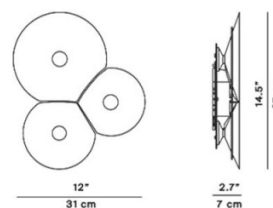

The Bulbullia wall lamp is available in two sizes: 3 or 5 elements.

PRODUCT SPECIFICATION

Light Source: 3 elements: 17W, 2700K, 1053 Lumens
5 elements: 27W, 2700K, 1910 Lumens

IP Code: 20

Dimming: Dimmable via mains phase dimming.

Dimensions: 3 elements: 37 x 31cm, D: 7cm
5 elements: 62 x 37cm, D: 7cm

For all sales and technical enquiries, please contact:

+44 (0)114 263 4266

info@davidvillagelighting.co.uk

www.davidvillagelighting.co.uk