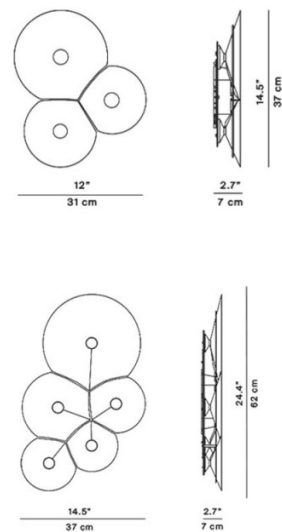

The Bulbullia wall lamp is available in two sizes: 3 or 5 elements.

PRODUCT SPECIFICATION

Light Source: 3 elements: 17W, 2700K, 1053 Lumens
5 elements: 27W, 2700K, 1910 Lumens

IP Code: 20

Dimming: Dimmable via mains phase dimming.

Dimensions: 3 elements: 37 x 31cm, D: 7cm
5 elements: 62 x 37cm, D: 7cm

For all sales and technical enquiries, please contact:

+44 (0)114 263 4266

info@davidvillagelighting.co.uk

www.davidvillagelighting.co.uk