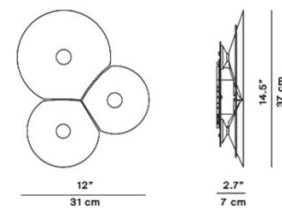

The Bulbullia wall lamp is available in two sizes: 3 or 5 elements.

PRODUCT SPECIFICATION

Light Source: 3 elements: 17W, 2700K, 1053 Lumens
5 elements: 27W, 2700K, 1910 Lumens

IP Code: 20

Dimming: Dimmable via mains phase dimming.

Dimensions: 3 elements: 37 x 31cm, D: 7cm
5 elements: 62 x 37cm, D: 7cm

For all sales and technical enquiries, please contact:

+44 (0)114 263 4266

info@davidvillagelighting.co.uk

www.davidvillagelighting.co.uk