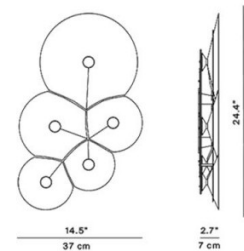

The Bulbullia wall lamp is available in two sizes: 3 or 5 elements.

PRODUCT SPECIFICATION

Light Source: 3 elements: 17W, 2700K, 1053 Lumens
5 elements: 27W, 2700K, 1910 Lumens

IP Code: 20

Dimming: Dimmable via mains phase dimming.

Dimensions: 3 elements: 37 x 31cm, D: 7cm
5 elements: 62 x 37cm, D: 7cm

For all sales and technical enquiries, please contact:

+44 (0)114 263 4266

info@davidvillagelighting.co.uk

www.davidvillagelighting.co.uk