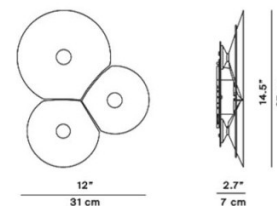

The Bulbullia wall lamp is available in two sizes: 3 or 5 elements.

PRODUCT SPECIFICATION

Light Source: 3 elements: 17W, 2700K, 1053 Lumens
5 elements: 27W, 2700K, 1910 Lumens

IP Code: 20

Dimming: Dimmable via mains phase dimming.

Dimensions: 3 elements: 37 x 31cm, D: 7cm
5 elements: 62 x 37cm, D: 7cm

For all sales and technical enquiries, please contact:

+44 (0)114 263 4266

info@davidvillagelighting.co.uk

www.davidvillagelighting.co.uk