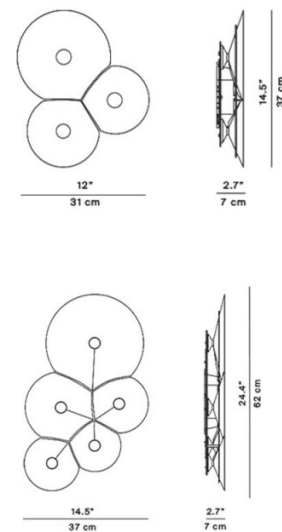

The Bulbullia wall lamp is available in two sizes: 3 or 5 elements.

PRODUCT SPECIFICATION

Light Source: 3 elements: 17W, 2700K, 1053 Lumens
5 elements: 27W, 2700K, 1910 Lumens

IP Code: 20

Dimming: Dimmable via mains phase dimming.

Dimensions: 3 elements: 37 x 31cm, D: 7cm
5 elements: 62 x 37cm, D: 7cm

For all sales and technical enquiries, please contact:

+44 (0)114 263 4266

info@davidvillagelighting.co.uk

www.davidvillagelighting.co.uk