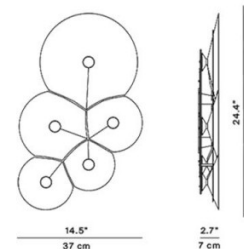

The Bulbullia wall lamp is available in two sizes: 3 or 5 elements.

PRODUCT SPECIFICATION

Light Source: 3 elements: 17W, 2700K, 1053 Lumens
5 elements: 27W, 2700K, 1910 Lumens

IP Code: 20

Dimming: Dimmable via mains phase dimming.

Dimensions: 3 elements: 37 x 31cm, D: 7cm
5 elements: 62 x 37cm, D: 7cm

For all sales and technical enquiries, please contact:

+44 (0)114 263 4266

info@davidvillagelighting.co.uk

www.davidvillagelighting.co.uk