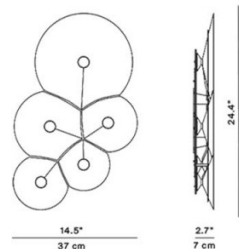

The Bulbullia wall lamp is available in two sizes: 3 or 5 elements.

PRODUCT SPECIFICATION

Light Source: 3 elements: 17W, 2700K, 1053 Lumens
5 elements: 27W, 2700K, 1910 Lumens

IP Code: 20

Dimming: Dimmable via mains phase dimming.

Dimensions: 3 elements: 37 x 31cm, D: 7cm
5 elements: 62 x 37cm, D: 7cm

For all sales and technical enquiries, please contact:

+44 (0)114 263 4266

info@davidvillagelighting.co.uk

www.davidvillagelighting.co.uk