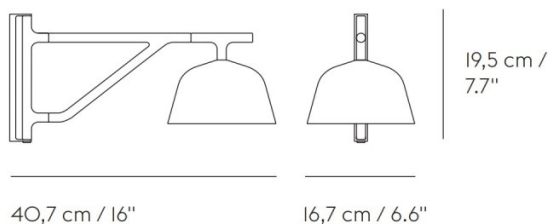

With a quiet, modern expression, the Ambit Wall Lamp is a truly versatile wall light, perfect for placement as a bedside lamp or above a desk or kitchen table. Available in 4 colours.

**Installation:** Install your Muuto Ambit Wall Lamp the Scandi way by leaving the cord exposed and plugging the product into a wall socket. There is an on/off switch included in the cable. Alternatively, this product can be hardwired if desired and an additional attachment, to enable this option, is included in the box ( the on/off switch and plug will need to be removed from the cable if you wish to hard wire the product).

### PRODUCT SPECIFICATION

|                      |   |
|----------------------|---|
| <b>Light Source:</b> | 1 x Max 5.5W GX53 LED (included)                        |
| <b>IP Code:</b>      | 20  |
| <b>Dimming:</b>      | Dimmable via mains phase dimming (only when hardwired). |
| <b>Dimensions:</b>   | Depth: 40.7cm<br>Width: 16.7cm<br>Height: 19.5cm        |