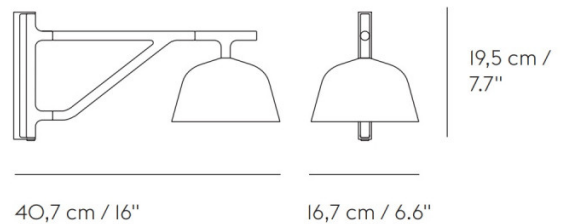

MUUTO

Muuto Ambit Wall Lamp

LA8350

SOURCE: <https://www.davidvillagelighting.co.uk/product/Muuto-Ambit-Wall-Lamp/20199>

PRODUCT DESCRIPTION

Designer: TAF Studio

Ambit Wall Light by Muuto

Muuto's bestselling Ambit light is now available as an adjustable wall light. The arm of the Ambit Wall Lamp can be adjusted around an axis of 120 degrees from the wall bracket. The shade can be turned 60 degrees to either side allowing you to choose from wither direct or indirect light as required.

With a quiet, modern expression, the Ambit Wall Lamp is a truly versatile wall light, perfect for placement as a bedside lamp or above a desk or kitchen table. Available in 4 colours.

Installation: Install your Muuto Ambit Wall Lamp the Scandi way by leaving the cord exposed and plugging the product into a wall socket. There is an on/off switch included in the cable. Alternatively, this product can be hardwired if desired and an additional attachment, to enable this option, is included in the box (the on/off switch and plug will need to be removed from the cable if you wish to hard wire the product).

- Light Source:** 1 x Max 5.5W GX53 LED (included)
- IP Code:** 20
- Dimming:** Dimmable via mains phase dimming (only when hardwired).
- Dimensions:** Depth: 40.7cm
Width: 16.7cm
Height: 19.5cm

For all sales and technical enquiries, please contact: