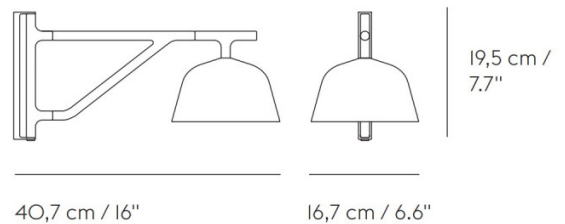

With a quiet, modern expression, the Ambit Wall Lamp is a truly versatile wall light, perfect for placement as a bedside lamp or above a desk or kitchen table. Available in 4 colours.

**Installation:** Install your Muuto Ambit Wall Lamp the Scandi way by leaving the cord exposed and plugging the product into a wall socket. There is an on/off switch included in the cable. Alternatively, this product can be hardwired if desired and an additional attachment, to enable this option, is included in the box ( the on/off switch and plug will need to be removed from the cable if you wish to hard wire the product).

- Light Source:** 1 x Max 5.5W GX53 LED (included)
- IP Code:** 20
- Dimming:** Dimmable via mains phase dimming (only when hardwired).
- Dimensions:** Depth: 40.7cm  
Width: 16.7cm  
Height: 19.5cm

**For all sales and technical enquiries, please contact:**