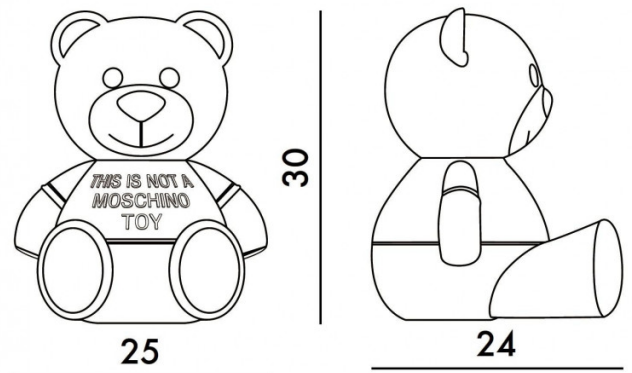

Kartell TOY LED Table Lamp

LA8103

SOURCE: <https://www.davidvillagelighting.co.uk/product/Kartell-TOY-LED-Table-Lamp/20176>

PRODUCT DESCRIPTION

Designer: Jeremy Scott

Kartell TOY LED Table Lamp

The bear of Moschino is relaunched by Kartell as a table light. A playful design by Jeremy Scott, that adds a fun touch in to your home! The TOY wears a white T-shirt with a logo to remind everyone that this is not yet another Moschino toy, a play of words. The TOY is a collaboration between Moschino and Kartell bringing together their common style. In 2020, Kartell and Jeremy Scott worked together again, to bring us the the TOY lamp in a metallic gold finish. A lavish version of the original table lamp, the TOY in gold still retains the "I am not a Moschino toy" label on the front.

PRODUCT SPECIFICATION

Light Source: 1.2W, 2700K

IP Code: 20

Dimensions: 30 cm height
25 cm width
24 cm depth
1kg weight

For all sales and technical enquiries, please contact:

+44 (0)114 263 4266

info@davidvillagelighting.co.uk