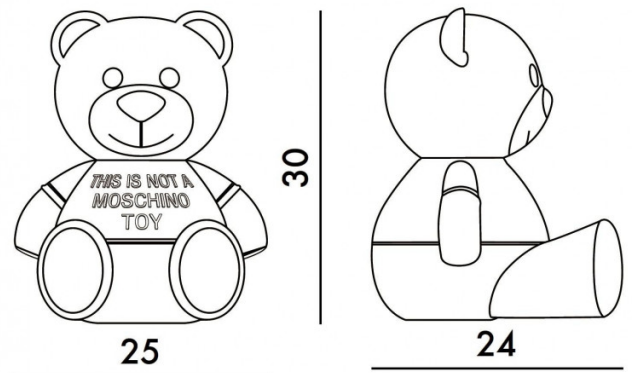

LA8103

SOURCE: <https://www.davidvillagelighting.co.uk/product/Kartell-TOY-LED-Table-Lamp/20176>

**PRODUCT DESCRIPTION**

Designer: Jeremy Scott

**Kartell TOY LED Table Lamp**

The bear of Moschino is relaunched by Kartell as a table light. A playful design by Jeremy Scott, that adds a fun touch in to your home! The TOY wears a white T-shirt with a logo to remind everyone that this is not yet another Moschino toy, a play of words. The TOY is a collaboration between Moschino and Kartell bringing together their common style. In 2020, Kartell and Jeremy Scott worked together again, to bring us the the TOY lamp in a metallic gold finish. A lavish version of the original table lamp, the TOY in gold still retains the "I am not a Moschino toy" label on the front.

**PRODUCT SPECIFICATION**

Light Source: 1.2W, 2700K

IP Code: 20

Dimensions: 30 cm height  
25 cm width  
24 cm depth  
1kg weight

For all sales and technical enquiries, please contact:

+44 (0)114 263 4266

info@davidvillagelighting.co.uk