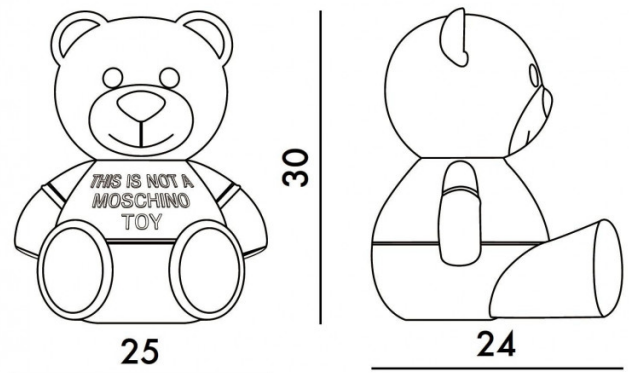

Kartell TOY LED Table Lamp

LA8103

SOURCE: <https://www.davidvillagelighting.co.uk/product/Kartell-TOY-LED-Table-Lamp/20176>

PRODUCT DESCRIPTION

Designer: Jeremy Scott

Kartell TOY LED Table Lamp

The bear of Moschino is relaunched by Kartell as a table light. A playful design by Jeremy Scott, that adds a fun touch in to your home! The TOY wears a white T-shirt with a logo to remind everyone that this is not yet another Moschino toy, a play of words. The TOY is a collaboration between Moschino and Kartell bringing together their common style. In 2020, Kartell and Jeremy Scott worked together again, to bring us the the TOY lamp in a metallic gold finish. A lavish version of the original table lamp, the TOY in gold still retains the "I am not a Moschino toy" label on the front.

PRODUCT SPECIFICATION

Light Source: 1.2W, 2700K

IP Code: 20

Dimensions: 30 cm height
25 cm width
24 cm depth
1kg weight

For all sales and technical enquiries, please contact:

+44 (0)114 263 4266

info@davidvillagelighting.co.uk