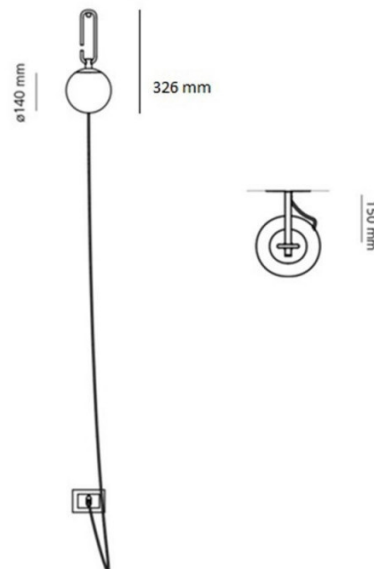

Artemide

Artemide nh Wall Light

LA6054

SOURCE: <https://www.davidvillagelighting.co.uk/product/Artemide-nh-Wall-Light/20156>

PRODUCT DESCRIPTION

Designer: Neri&Hu

Artemide nh Wall Light

Neri&Hu, in collaboration with Artemide, have been studying the interaction between details, materials, expertise and form from which the nh lights were born. A modern take to the Chinese lanterns, as the designers continue to pay tribute to the Oriental culture. The nh wall light has a glass blown diffuser, sitting onto a brass ring and hang from a brass handle. You can hang the light on the wall or use the frame as support, allowing you to utilise the light as you wish. Th nh wall lamp also comes with a cable and plug so needs to be installed near a socket.

PRODUCT SPECIFICATION

Light Source: 1 x Max 5W E14 LED (excluded)

IP Code: 20

Dimming: Non dimmable.

Dimensions: Ø14cm
Depth: 15cm

For all sales and technical enquiries, please contact:

+44 (0)114 263 4266

info@davidvillagelighting.co.uk