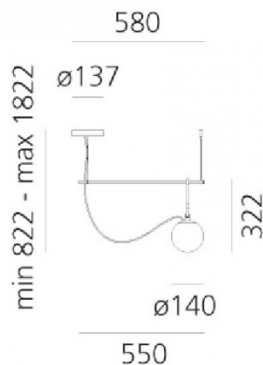

S1 22

Diffuser: Ø22cm
Width: 55cm
Drop Height: 90.3cm-190.3cm
Ceiling Canopy: Ø13.7cm

nh S1 14

nh S1 22