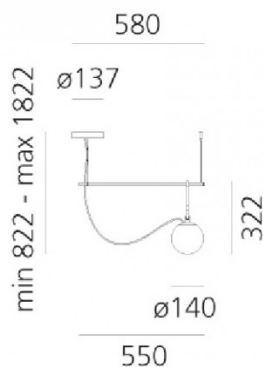

S1 22

Diffuser: Ø22cm
Width: 55cm
Drop Height: 90.3cm-190.3cm
Ceiling Canopy: Ø13.7cm

nh S1 14

nh S1 22