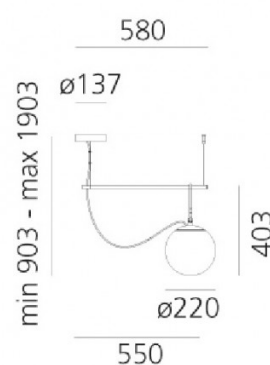

Artemide

Artemide nh S1 Suspension Light

LA6050

SOURCE: <https://www.davidvillagelighting.co.uk/product/Artemide-nh-S1-Suspension-Light/20153>

PRODUCT DESCRIPTION

Designer: Neri&Hu

Artemide nh S1 pendant

The nh suspension collection was designed by Neri&Hu, the duo who's creativity stems from research. They believe that each project has its own contextual issues. The nh lights are a perfect blend of balance, colour and material with a sustainable design, equipped with a low-energy LED retrofit lamp. The lights are a modern take to the traditional Chinese lantern, as most of their designs are a tribute to Oriental culture. A blown glass diffuser sits perfectly into a brass ring and suspends gracefully from a metal rail.

The S1 14 and S1 22 have a 55 cm rail length and a Ø14 cm or Ø22 cm glass diffuser, respectively. The suspensions become a non-static piece, perfectly balanced that defined by their match of colour and material. The nh Collection includes a multi-functional table lamp and a wall light.

A nh cluster light, [S3 14](#), is also available with three rails and Ø 14 cm blown glass diffusers.

PRODUCT SPECIFICATION

Light Source: **S1 14** - 1 x Max 5W E14 LED DIM (excluded)
S1 22 - 1 x Max 15W E27 LED DIM (excluded)

IP Code: 20

Dimming: Dimmable via mains phase dimming.

Dimensions: S1 14

Diffuser: Ø14cm
Width: 55cm
Height: 32.2cm
Drop Height: 82.2cm-182.2cm
Ceiling Rose: Ø13.7cm

S1 22

Diffuser: Ø22cm
Width: 55cm
Drop Height: 90.3cm-190.3cm
Ceiling Canopy: Ø13.7cm

nh S1 14

nh S1 22