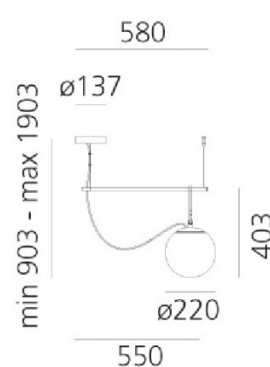

Artemide

Artemide nh S1 Suspension Light

LA6050

SOURCE: <https://www.davidvillagelighting.co.uk/product/Artemide-nh-S1-Suspension-Light/20153>

PRODUCT DESCRIPTION

Designer: Neri&Hu

Artemide nh S1 pendant

The nh suspension collection was designed by Neri&Hu, the duo who's creativity stems from research. They believe that each project has its own contextual issues. The nh lights are a perfect blend of balance, colour and material with a sustainable design, equipped with a low-energy LED retrofit lamp. The lights are a modern take to the traditional Chinese lantern, as most of their designs are a tribute to Oriental culture. A blown glass diffuser sits perfectly into a brass ring and suspends gracefully from a metal rail.

The S1 14 and S1 22 have a 55 cm rail length and a Ø14 cm or Ø22 cm glass diffuser, respectively. The suspensions become a non-static piece, perfectly balanced that defined by their match of colour and material. The nh Collection includes a multi-functional table lamp and a wall light.

A nh cluster light, [S3 14](#), is also available with three rails and Ø 14 cm blown glass diffusers.

PRODUCT SPECIFICATION

Light Source: **S1 14** - 1 x Max 5W E14 LED DIM (excluded)
S1 22 - 1 x Max 15W E27 LED DIM (excluded)

IP Code: 20

Dimming: Dimmable via mains phase dimming.

Dimensions: S1 14

Diffuser: Ø14cm
Width: 55cm
Height: 32.2cm
Drop Height: 82.2cm-182.2cm
Ceiling Rose: Ø13.7cm

S1 22

Diffuser: Ø22cm
Width: 55cm
Drop Height: 90.3cm-190.3cm
Ceiling Canopy: Ø13.7cm

nh S1 14

nh S1 22