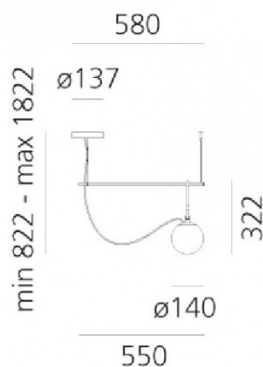

PRODUCT SPECIFICATION

Light Source: **S1 14** - 1 x Max 5W E14 LED DIM (excluded)
S1 22 - 1 x Max 15W E27 LED DIM (excluded)

IP Code: 20

Dimming: Dimmable via mains phase dimming.

Dimensions: **S1 14**

Diffuser: Ø14cm
Width: 55cm
Height: 32.2cm
Drop Height: 82.2cm-182.2cm
Ceiling Rose: Ø13.7cm

S1 22

Diffuser: Ø22cm
Width: 55cm
Drop Height: 90.3cm-190.3cm
Ceiling Canopy: Ø13.7cm

nh S1 14

nh S1 22