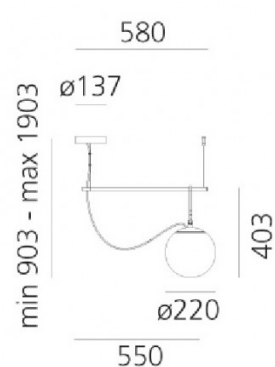

Artemide

Artemide nh S1 Suspension Light

LA6050

SOURCE: <https://www.davidvillagelighting.co.uk/product/Artemide-nh-S1-Suspension-Light/20153>

PRODUCT DESCRIPTION

Designer: Neri&Hu

Artemide nh S1 pendant

The nh suspension collection was designed by Neri&Hu, the duo who's creativity stems from research. They believe that each project has its own contextual issues. The nh lights are a perfect blend of balance, colour and material with a sustainable design, equipped with a low-energy LED retrofit lamp. The lights are a modern take to the traditional Chinese lantern, as most of their designs are a tribute to Oriental culture. A blown glass diffuser sits perfectly into a brass ring and suspends gracefully from a metal rail.

The S1 14 and S1 22 have a 55 cm rail length and a Ø14 cm or Ø22 cm glass diffuser, respectively. The suspensions become a non-static piece, perfectly balanced that defined by their match of colour and material. The nh Collection includes a multi-functional table lamp and a wall light.

A nh cluster light, [S3 14](#), is also available with three rails and Ø 14 cm blown glass diffusers.

PRODUCT SPECIFICATION

Light Source: **S1 14** - 1 x Max 5W E14 LED DIM (excluded)
S1 22 - 1 x Max 15W E27 LED DIM (excluded)

IP Code: 20

Dimming: Dimmable via mains phase dimming.

Dimensions: **S1 14**

Diffuser: Ø14cm
Width: 55cm
Height: 32.2cm
Drop Height: 82.2cm-182.2cm
Ceiling Rose: Ø13.7cm

S1 22

Diffuser: Ø22cm
Width: 55cm
Drop Height: 90.3cm-190.3cm
Ceiling Canopy: Ø13.7cm

nh S1 14

nh S1 22