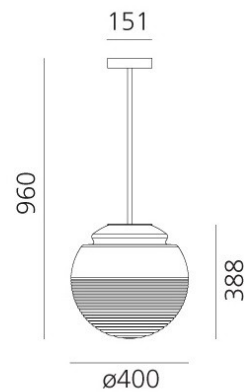

Artemide

Artemide Vitruvio Pendant

LA6047

SOURCE: <https://www.davidvillagelighting.co.uk/product/Artemide-Vitruvio-Pendant/20150>

PRODUCT DESCRIPTION

Designer: Atelier Oi

Artemide Vitruvio Pendant

Inspired by clockwork making, Atelier Oi designed the Vitruvion collection which is comprised of a pendant and a floor lamp. An ingenious design, a metal discrete frame supports the glass sphere. The design is a result of technology, poetry, art and quality all merging into one product. The glass diffuser is made in such a way that it mitigates any glare. Available in a brass finish with transparent glass or a black colour finish with smoked glass.

PRODUCT SPECIFICATION

- Light Source:** 1 x Max 21W E27 LED (excluded)
- IP Code:** 20
- Dimming:** Dimmable via mains phase dimming.
- Dimensions:** Ø40cm
Shade Height: 38.8cm
Ceiling Canopy: Ø15.1cm
Drop Height: 96cm