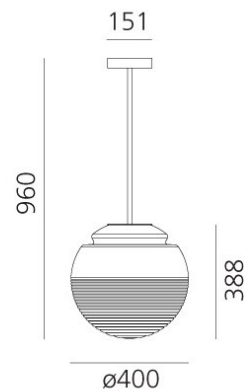

Artemide

Artemide Vitruvio Pendant

LA6047

SOURCE: <https://www.davidvillagelighting.co.uk/product/Artemide-Vitruvio-Pendant/20150>

PRODUCT DESCRIPTION

Designer: Atelier Oi

Artemide Vitruvio Pendant

Inspired by clockwork making, Atelier Oi designed the Vitruvion collection which is comprised of a pendant and a floor lamp. An ingenious design, a metal discrete frame supports the glass sphere. The design is a result of technology, poetry, art and quality all merging into one product. The glass diffuser is made in such a way that it mitigates any glare. Available in a brass finish with transparent glass or a black colour finish with smoked glass.

PRODUCT SPECIFICATION

- Light Source:** 1 x Max 21W E27 LED (excluded)
- IP Code:** 20
- Dimming:** Dimmable via mains phase dimming.
- Dimensions:** Ø40cm  
Shade Height: 38.8cm  
Ceiling Canopy: Ø15.1cm  
Drop Height: 96cm