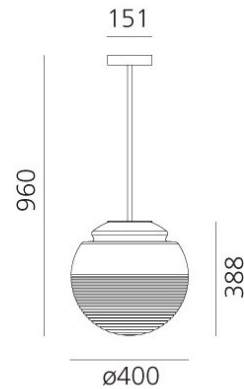

Artemide

Artemide Vitruvio Pendant

LA6047

SOURCE: <https://www.davidvillagelighting.co.uk/product/Artemide-Vitruvio-Pendant/20150>

PRODUCT DESCRIPTION

Designer: Atelier Oi

Artemide Vitruvio Pendant

Inspired by clockwork making, Atelier Oi designed the Vitruvion collection which is comprised of a pendant and a floor lamp. An ingenious design, a metal discrete frame supports the glass sphere. The design is a result of technology, poetry, art and quality all merging into one product. The glass diffuser is made in such a way that it mitigates any glare. Available in a brass finish with transparent glass or a black colour finish with smoked glass.

PRODUCT SPECIFICATION

- Light Source:** 1 x Max 21W E27 LED (excluded)
- IP Code:** 20
- Dimming:** Dimmable via mains phase dimming.
- Dimensions:** Ø40cm  
Shade Height: 38.8cm  
Ceiling Canopy: Ø15.1cm  
Drop Height: 96cm