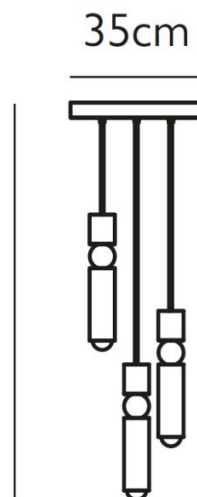

PRODUCT SPECIFICATION

Light Source: 3 x Max 6.3W E27 LED (included)

IP Code: 20

Dimming: Dimmable using leading edge (Triac).

Dimensions: Ø6cm
Height: 31cm
Ceiling rose: Ø35cm
Ceiling Rose Height: 3.5cm
Cable length: 3 x 300cm

SUGGESTED
90cm