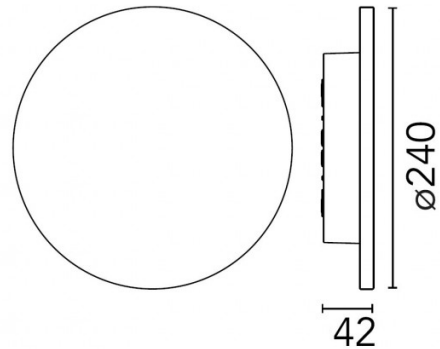

Please note that an integrated driver is included with the Camouflage 240.

PRODUCT SPECIFICATION

Light Source: 12W, 3000K, 1488 lumens

IP Code: 65

Dimming: Non-dimmable.

Dimensions: Ø24cm
Depth: 4.2cm

For all sales and technical enquiries, please contact: