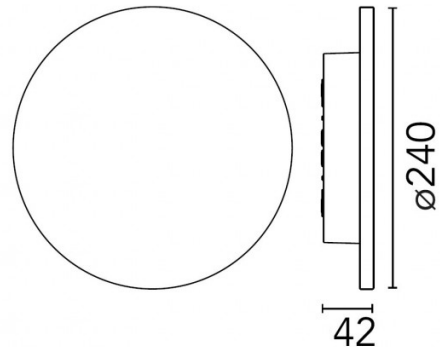

## PRODUCT SPECIFICATION

**Light Source:** 12W, 3000K, 1488 lumens

**IP Code:** 65

**Dimming:** Non-dimmable.

**Dimensions:** Ø24cm  
Depth: 4.2cm

**For all sales and technical enquiries, please contact:**