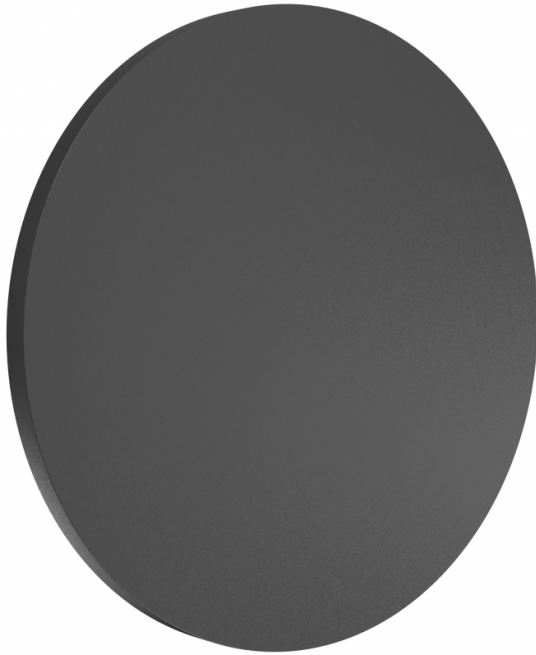

FLOS

# Flos Camouflage 240 LED Wall Light

LA6036

SOURCE: <https://www.davidvillagelighting.co.uk/product/Flos-Camouflage-240-LED-Wall-Light/20137>

### Flos Camouflage LED 240 Outdoor Wall Light

The largest in the Camouflage collection, the 240 wall light was designed by Piero Lissoni. The light can be used both indoors and outdoors (rated at IP65), as per your own preference.