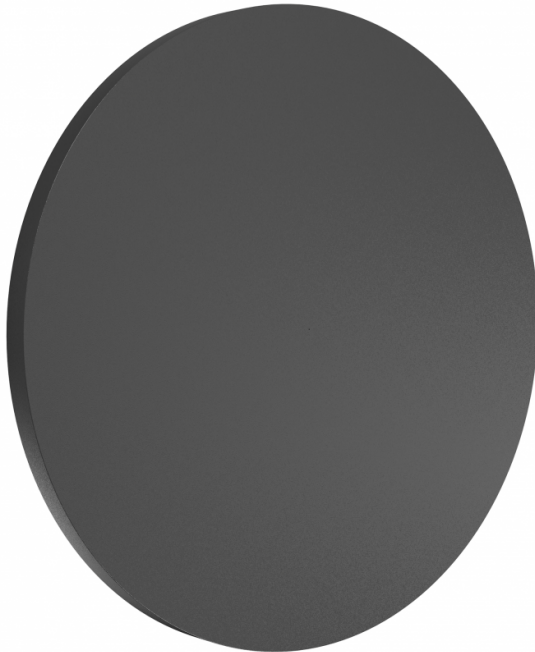

FLOS

Flos Camouflage 240 LED Wall Light

LA6036

SOURCE: <https://www.davidvillagelighting.co.uk/product/Flos-Camouflage-240-LED-Wall-Light/20137>

PRODUCT DESCRIPTION

Designer: Piero Lissoni

Flos Camouflage LED 240 Outdoor Wall Light

The largest in the Camouflage collection, the 240 wall light was designed by Piero Lissoni. The light can be used both indoors and outdoors (rated at IP65), as per your own preference.

What makes this wall lamp unique is the variety in colours and finishes with each colour finish made with an entirely different process thus making the Camouflage wall lamp adaptable to any environment and decor.

Please note that an integrated driver is included with the Camouflage 240.

PRODUCT SPECIFICATION

Light Source: 12W, 3000K, 1488 lumens

IP Code: 65

Dimming: Non-dimmable.

Dimensions: Ø24cm
Depth: 4.2cm

For all sales and technical enquiries, please contact: