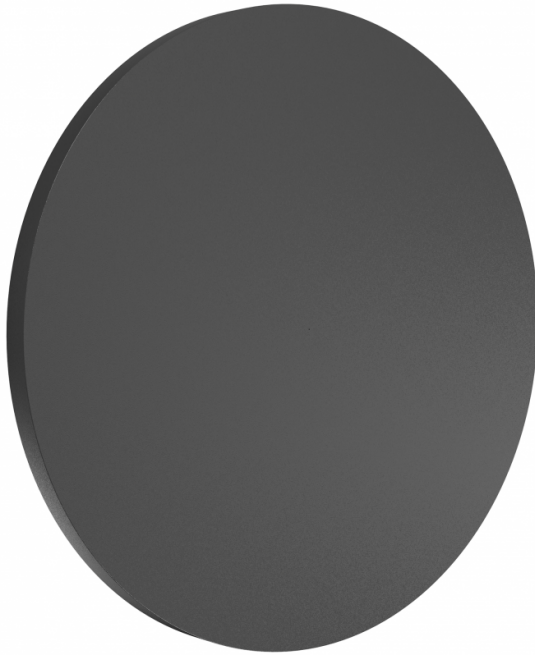

FLOS

Flos Camouflage 240 LED Wall Light

LA6036

SOURCE: <https://www.davidvillagelighting.co.uk/product/Flos-Camouflage-240-LED-Wall-Light/20137>

PRODUCT DESCRIPTION

Designer: Piero Lissoni

Flos Camouflage LED 240 Outdoor Wall Light

The largest in the Camouflage collection, the 240 wall light was designed by Piero Lissoni. The light can be used both indoors and outdoors (rated at IP65), as per your own preference.

What makes this wall lamp unique is the variety in colours and finishes with each colour finish made with an entirely different process thus making the Camouflage wall lamp adaptable to any environment and decor.

Please note that an integrated driver is included with the Camouflage 240.

PRODUCT SPECIFICATION

Light Source: 12W, 3000K, 1488 lumens

IP Code: 65

Dimming: Non-dimmable.

Dimensions: Ø24cm
Depth: 4.2cm

For all sales and technical enquiries, please contact: