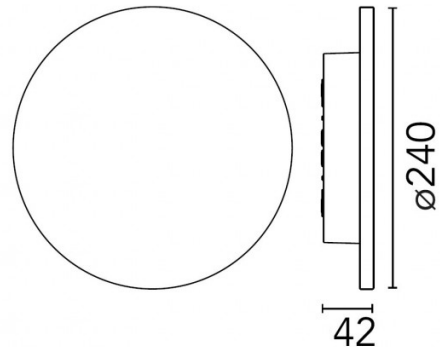

Please note that an integrated driver is included with the Camouflage 240.

PRODUCT SPECIFICATION

Light Source: 12W, 3000K, 1488 lumens

IP Code: 65

Dimming: Non-dimmable.

Dimensions: Ø24cm
Depth: 4.2cm

For all sales and technical enquiries, please contact: