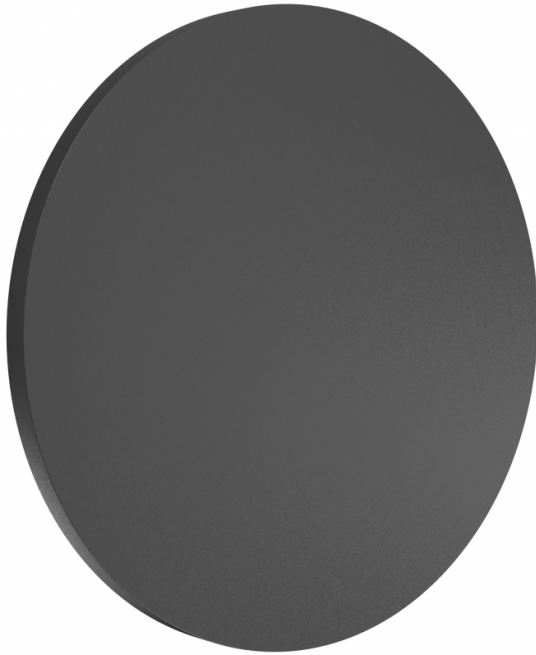

FLOS

Flos Camouflage 240 LED Wall Light

LA6036

SOURCE: <https://www.davidvillagelighting.co.uk/product/Flos-Camouflage-240-LED-Wall-Light/20137>

PRODUCT DESCRIPTION

Designer: Piero Lissoni

Flos Camouflage LED 240 Outdoor Wall Light

The largest in the Camouflage collection, the 240 wall light was designed by Piero Lissoni. The light can be used both indoors and outdoors (rated at IP65), as per your own preference.

What makes this wall lamp unique is the variety in colours and finishes with each colour finish made with an entirely different process thus making the Camouflage wall lamp adaptable to any environment and decor.

Please note that an integrated driver is included with the Camouflage 240.

PRODUCT SPECIFICATION

Light Source: 12W, 3000K, 1488 lumens

IP Code: 65

Dimming: Non-dimmable.

Dimensions: Ø24cm
Depth: 4.2cm

For all sales and technical enquiries, please contact: