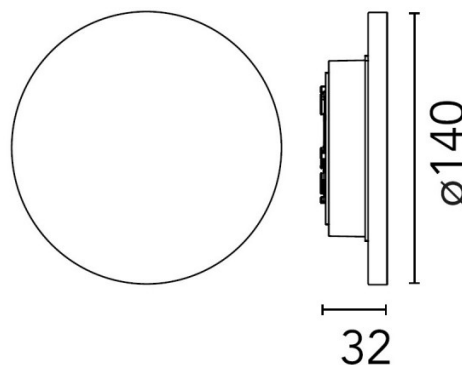

Each wall lamp is available to choose from warmest white (2700K), warm white (3000K) or cool white (4000K) colour temperature.

Please Note: the driver for this light is not contained within the light itself. The driver [RF25748] can be installed in a housing unit [F1318000], which is included in the price. Remote driver installation is also available, please [contact us](#) for more information.

PRODUCT SPECIFICATION

Light Source: Warmest White - 8W, 2700K, 786 lumens
 Warm White - 8W, 3000K, 913 lumens
 Cool White - 8W, 4000K, 960 lumens

IP Code: 65

Dimming: Non-dimmable

Dimensions: Ø14cm
 3.2cm depth