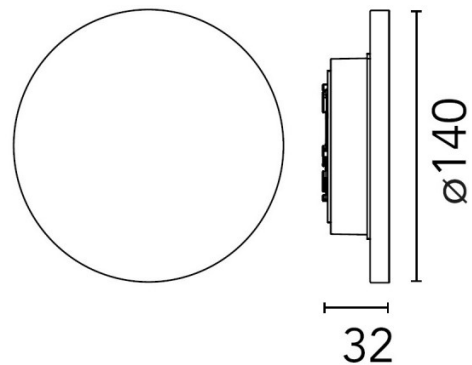

Each wall lamp is available to choose from warmest white (2700K), warm white (3000K) or cool white (4000K) colour temperature.

Please Note: the driver for this light is not contained within the light itself. The driver [RF25748] can be installed in a housing unit [F1318000], which is included in the price. Remote driver installation is also available, please [contact us](#) for more information.

PRODUCT SPECIFICATION

Light Source: Warmest White - 8W, 2700K, 786 lumens
 Warm White - 8W, 3000K, 913 lumens
 Cool White - 8W, 4000K, 960 lumens

IP Code: 65

Dimming: Non-dimmable

Dimensions: Ø14cm
 3.2cm depth