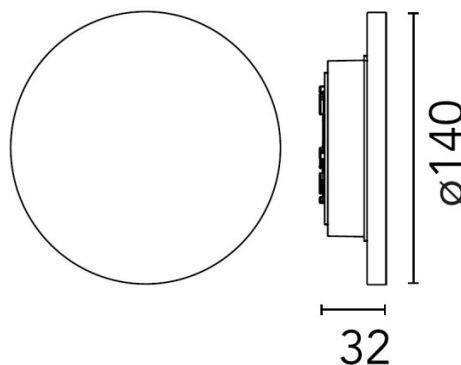

Each wall lamp is available to choose from warmest white (2700K), warm white (3000K) or cool white (4000K) colour temperature.

Please Note: the driver for this light is not contained within the light itself. The driver [RF25748] can be installed in a housing unit [F1318000], which is included in the price. Remote driver installation is also available, please [contact us](#) for more information.

PRODUCT SPECIFICATION

Light Source: Warmest White - 8W, 2700K, 786 lumens
 Warm White - 8W, 3000K, 913 lumens
 Cool White - 8W, 4000K, 960 lumens

IP Code: 65

Dimming: Non-dimmable

Dimensions: Ø14cm
 3.2cm depth