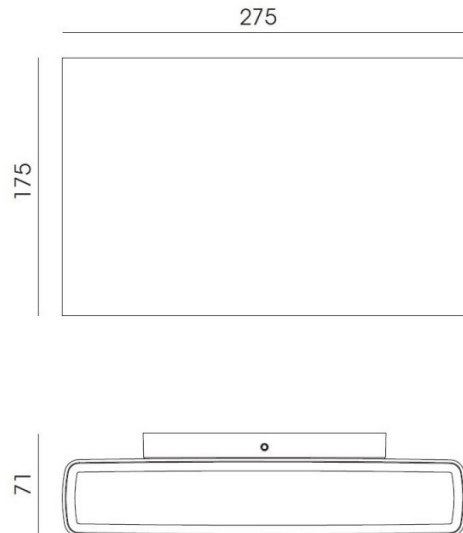

FLOS

Flos Climber 275 Down LED Wall Light

LA10180

SOURCE: <https://www.davidvillagelighting.co.uk/product/Flos-Climber-275-Down-LED-Wall-Light/20134>

PRODUCT DESCRIPTION

Designer: Piero Lissoni

Climber 275 Down LED Wall Light by Flos

The Climber 275 Down LED wall light is perfect for any garden setting or just about anywhere around your home. The direct downlight, protected by a shutter so as to not allow for any glare, is great if you have something to highlight or draw the attention to, but works equally as well as general lighting if the 72° beam angle is chosen.

The [Climber Collection](#) gives you the choice between different colours, beam angles and colour temperatures to suit individual needs. Available in six colours; white, grey, black, forest green, deep brown and anthracite, the Climber 275 Down wall lamp also comes in a choice of two beam angles, 16° or 72°. Also choose between a warmest white (2700K), warm white (3000K) or cool white (4000K) colour temperature.

PRODUCT SPECIFICATION

- Light:** 12W, 1447 lumens. Choose colour temperature
- Source:** between 2700K, 3000K or 4000K
- IP Code:** 65
- Dimming:** Non-dimmable
- Dimensions:** 17.5cm height
27.5cm width
7.1cm depth