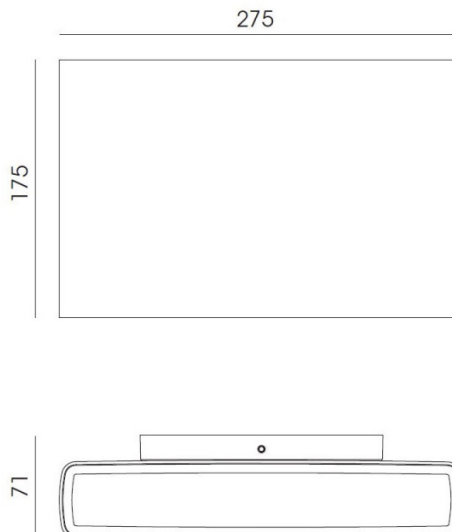

# Flos Climber 275 Down LED Wall Light

LA10180

SOURCE: <https://www.davidvillagelighting.co.uk/product/Flos-Climber-275-Down-LED-Wall-Light/20134>

### Climber 275 Down LED Wall Light by Flos

The Climber 275 Down LED wall light is perfect for any garden setting or just about anywhere around your home. The direct downlight, protected by a shutter so as to not allow for any glare, is great if you have something to highlight or draw the attention to, but works equally as well as general lighting if the 72° beam angle is chosen.

## PRODUCT SPECIFICATION

- Light:** 12W, 1447 lumens. Choose colour temperature
- Source:** between 2700K, 3000K or 4000K
- IP Code:** 65
- Dimming:** Non-dimmable
- Dimensions:** 17.5cm height  
27.5cm width  
7.1cm depth