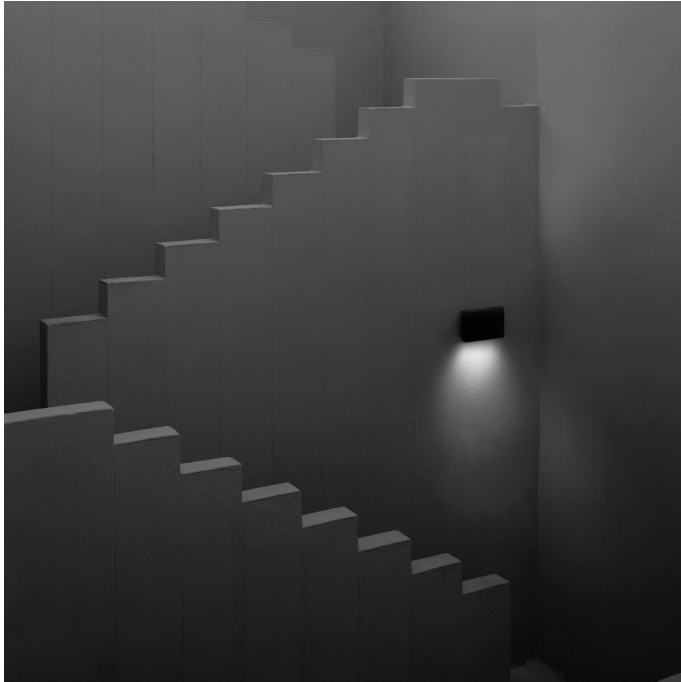

FLOS

Flos Climber 275 Down LED Wall Light

LA10180

SOURCE: <https://www.davidvillagelighting.co.uk/product/Flos-Climber-275-Down-LED-Wall-Light/20134>

PRODUCT DESCRIPTION

Designer: Piero Lissoni

Climber 275 Down LED Wall Light by Flos

The Climber 275 Down LED wall light is perfect for any garden setting or just about anywhere around your home. The direct downlight, protected by a shutter so as to not allow for any glare, is great if you have something to highlight or draw the attention to, but works equally as well as general lighting if the 72° beam angle is chosen.

The [Climber Collection](#) gives you the choice between different colours, beam angles and colour temperatures to suit individual needs. Available in six colours; white, grey, black, forest green, deep brown and anthracite, the Climber 275 Down wall lamp also comes in a choice of two beam angles, 16° or 72°. Also choose between a warmest white (2700K), warm white (3000K) or cool white (4000K) colour temperature.

PRODUCT SPECIFICATION

- Light:** 12W, 1447 lumens. Choose colour temperature
- Source:** between 2700K, 3000K or 4000K
- IP Code:** 65
- Dimming:** Non-dimmable
- Dimensions:** 17.5cm height
27.5cm width
7.1cm depth