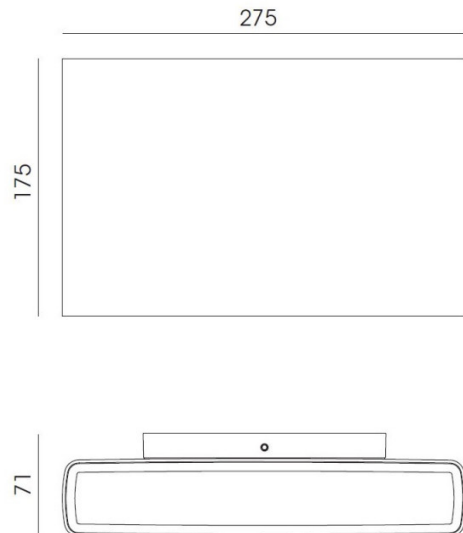

FLOS

Flos Climber 275 Up & Down LED Wall Light

LA10181

SOURCE: <https://www.davidvillagelighting.co.uk/product/Flos-Climber-275-Up-Down-LED-Wall-Light/20133>

PRODUCT DESCRIPTION

Designer: Piero Lissoni

Climber 275 Up & Down LED Wall Light by Flos

The largest light in the [Climber collection](#) by designer Piero Lissoni for Flos, the Climber 275 Up & Down wall light has a dual light source to provide both upward and downward lighting in a choice of three different colour temperatures. You can choose between warmest white (2700K), warm white (3000K) and cool white (4000K).

Flos also allows you even more customisation by offering you the choice of 6 colours (forest green, deep brown, white, black, anthracite and grey) for the Climber 275 Up & Down wall lamp, as well as two different beam angles (16° or 72°). The 16° acts as a spot, whereas the 72° offers a more general flood light. Perfect for your garden, by a staircase or anywhere around the house.

PRODUCT SPECIFICATION

Light Source: 40W, 2950 lumens. Choose colour temperature between 2700K, 3000K or 4000K.
IP Code: 65
Dimming: Non-dimmable
Dimensions: 17.5cm height
 27.5cm width
 7.1cm depth

For all sales and technical enquiries, please contact: