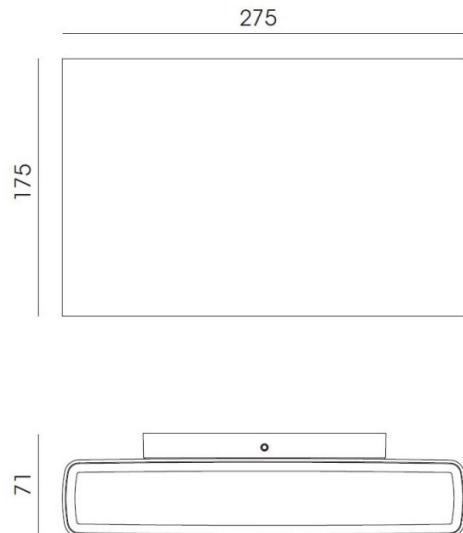

FLOS

Flos Climber 275 Up & Down
LED Wall Light

LA10181

SOURCE: <https://www.davidvillagelighting.co.uk/product/Flos-Climber-275-Up-Down-LED-Wall-Light/20133>

PRODUCT DESCRIPTION

Designer: Piero Lissoni

Climber 275 Up & Down LED Wall
Light by Flos

The largest light in the [Climber collection](#) by designer Piero Lissoni for Flos, the Climber 275 Up & Down wall light has a dual light source to provide both upward and downward lighting in a choice of three different colour temperatures. You can choose between warmest white (2700K), warm white (3000K) and cool white (4000K).

Flos also allows you even more customisation by offering you the choice of 6 colours (forest green, deep brown, white, black, anthracite and grey) for the Climber 275 Up & Down wall lamp, as well as two different beam angles (16° or 72°). The 16° acts as a spot, whereas the 72° offers a more general flood light. Perfect for your garden, by a staircase or anywhere around the house.

PRODUCT SPECIFICATION

- Light Source:** 40W, 2950 lumens. Choose colour temperature between 2700K, 3000K or 4000K.
- IP Code:** 65
- Dimming:** Non-dimmable
- Dimensions:** 17.5cm height
27.5cm width
7.1cm depth