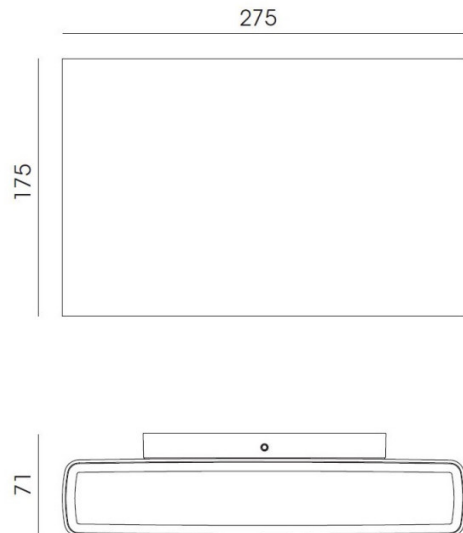

FLOS

Flos Climber 275 Up & Down
LED Wall Light

LA10181

SOURCE: <https://www.davidvillagelighting.co.uk/product/Flos-Climber-275-Up-Down-LED-Wall-Light/20133>

PRODUCT DESCRIPTION

Designer: Piero Lissoni

Climber 275 Up & Down LED Wall Light by Flos

The largest light in the [Climber collection](#) by designer Piero Lissoni for Flos, the Climber 275 Up & Down wall light has a dual light source to provide both upward and downward lighting in a choice of three different colour temperatures. You can choose between warmest white (2700K), warm white (3000K) and cool white (4000K).

Flos also allows you even more customisation by offering you the choice of 6 colours (forest green, deep brown, white, black, anthracite and grey) for the Climber 275 Up & Down wall lamp, as well as two different beam angles (16° or 72°). The 16° acts as a spot, whereas the 72° offers a more general flood light. Perfect for your garden, by a staircase or anywhere around the house.

PRODUCT SPECIFICATION

- Light Source:** 40W, 2950 lumens. Choose colour temperature between 2700K, 3000K or 4000K.
- IP Code:** 65
- Dimming:** Non-dimmable
- Dimensions:** 17.5cm height
27.5cm width
7.1cm depth