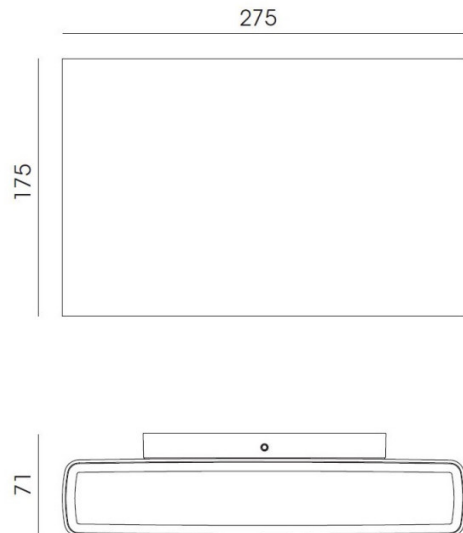

FLOS

Flos Climber 275 Up & Down LED Wall Light

LA10181

SOURCE: <https://www.davidvillagelighting.co.uk/product/Flos-Climber-275-Up-Down-LED-Wall-Light/20133>

PRODUCT DESCRIPTION

Designer: Piero Lissoni

Climber 275 Up & Down LED Wall Light by Flos

The largest light in the [Climber collection](#) by designer Piero Lissoni for Flos, the Climber 275 Up & Down wall light has a dual light source to provide both upward and downward lighting in a choice of three different colour temperatures. You can choose between warmest white (2700K), warm white (3000K) and cool white (4000K).

Flos also allows you even more customisation by offering you the choice of 6 colours (forest green, deep brown, white, black, anthracite and grey) for the Climber 275 Up & Down wall lamp, as well as two different beam angles (16° or 72°). The 16° acts as a spot, whereas the 72° offers a more general flood light. Perfect for your garden, by a staircase or anywhere around the house.

PRODUCT SPECIFICATION

- Light Source:** 40W, 2950 lumens. Choose colour temperature between 2700K, 3000K or 4000K.
- IP Code:** 65
- Dimming:** Non-dimmable
- Dimensions:** 17.5cm height
27.5cm width
7.1cm depth