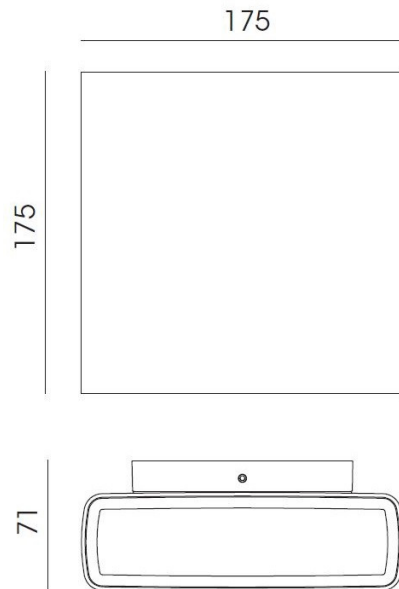

FLOS

**Flos Climber 175 Down LED
Wall Light**

LA6032

SOURCE: <https://www.davidvillagelighting.co.uk/product/Flos-Climber-175-Down-LED-Wall-Light/20132>

PRODUCT DESCRIPTION

Designer: Piero Lissoni

**Climber 175 Down LED Wall Light
by Flos**

The [Flos Climber Collection](#) by renowned designer Piero Lissoni, is comprised of three sizes of outdoor wall lights in a choice of either a single downwards emission or downwards and upwards emission combined. The Climber 175 LED light is the intermediate, square sized Climber with a downlight available with a beam angle at 16° or 72°. The Climber wall lamp has a shutter which restricts glare, making the wall light perfect for creating a pleasant ambience.

The body of the Climber 175 wall light is made from aluminium and has five colour options; white, grey, black, anthracite and deep brown. The 175 LED wall lamp can be further customised with a choice of three colour temperatures, from warmest white (2700K), warm white (3000K) and cool white (4000K).

PRODUCT SPECIFICATION

- Light** 12W, 841 lumens. Choose colour temperature
- Source:** between 2700K, 3000K or 4000K
- IP Code:** 65
- Dimming:** Non-dimmable
- Dimensions:** 17.5cm height
17.5cm width
7.1cm depth