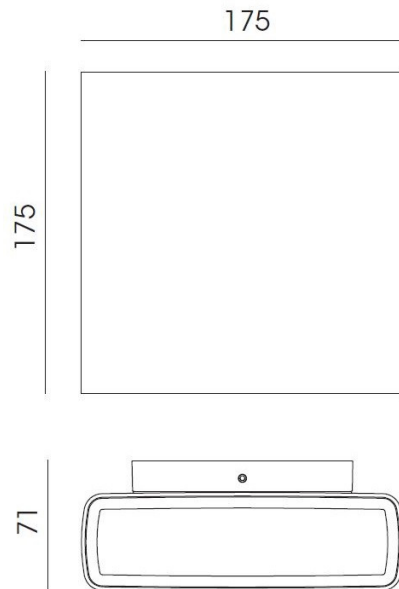

FLOS

Flos Climber 175 Down LED Wall Light

LA6032

SOURCE: <https://www.davidvillagelighting.co.uk/product/Flos-Climber-175-Down-LED-Wall-Light/20132>

PRODUCT DESCRIPTION

Designer: Piero Lissoni

Climber 175 Down LED Wall Light by Flos

The [Flos Climber Collection](#) by renowned designer Piero Lissoni, is comprised of three sizes of outdoor wall lights in a choice of either a single downwards emission or downwards and upwards emission combined. The Climber 175 LED light is the intermediate, square sized Climber with a downlight available with a beam angle at 16° or 72°. The Climber wall lamp has a shutter which restricts glare, making the wall light perfect for creating a pleasant ambience.

The body of the Climber 175 wall light is made from aluminium and has five colour options; white, grey, black, anthracite and deep brown. The 175 LED wall lamp can be further customised with a choice of three colour temperatures, from warmest white (2700K), warm white (3000K) and cool white (4000K).

PRODUCT SPECIFICATION

- Light** 12W, 841 lumens. Choose colour temperature
- Source:** between 2700K, 3000K or 4000K
- IP Code:** 65
- Dimming:** Non-dimmable
- Dimensions:** 17.5cm height
17.5cm width
7.1cm depth