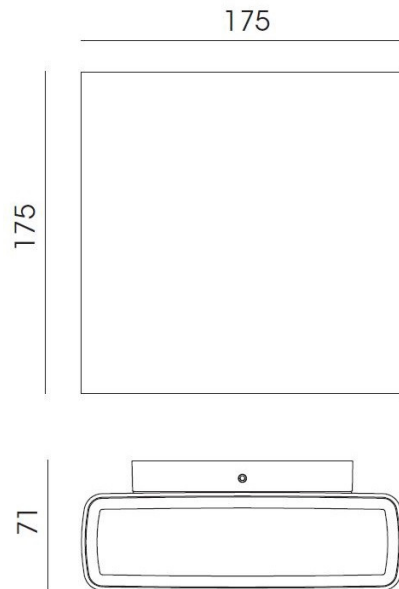

FLOS

Flos Climber 175 Up & Down LED Wall Light

LA6031

SOURCE: <https://www.davidvillagelighting.co.uk/product/Flos-Climber-175-Up-Down-LED-Wall-Light/20131>

PRODUCT DESCRIPTION

Designer: Piero Lissoni

Climber 175 Up & Down LED Wall Light by Flos

Flos introduces the Climber outdoor wall lights; the Climber 175 Up & Down being the intermediate size with a bi-emission light. The bottom of the Climber wall light is protected by a shutter to avoid any glare while offering you the best light experience. The top of the light is also sealed with the glass as to avoid any water entering the structure.

The Climber 175 wall lamp is available in six colour finishes including anthracite, black, white, grey, forest green and deep brown, and with a beam angle of 16° or 72°, the Climber 175 LED wall light allows the choice between a spotlight and a generous floodlight. Also choose a colour temperature between the warmest white (2700K), warm white (3000K) and cool white (4000K).

PRODUCT SPECIFICATION

- Light** 21W, 1724 lumens. Choose colour temperature
- Source:** between 2700K, 3000K or 4000K.
- IP Code:** 65
- Dimming:** Non-dimmable
- Dimensions:** 17.5cm height
17.5cm width
7.1cm depth