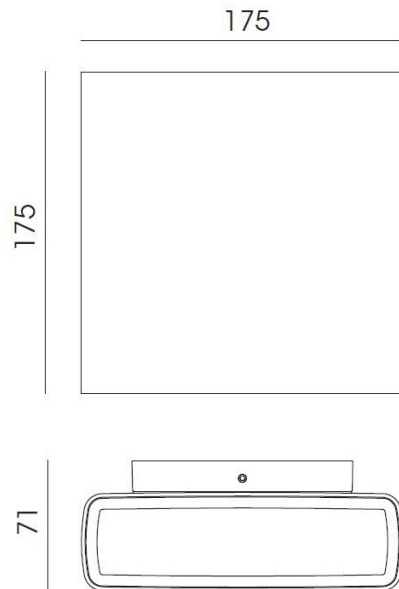

### Climber 175 Up & Down LED Wall Light by Flos

Flos introduces the Climber outdoor wall lights; the Climber 175 Up & Down being the intermediate size with a bi-emission light. The bottom of the Climber wall light is protected by a shutter to avoid any glare while offering you the best light experience. The top of the light is also sealed with the glass as to avoid any water entering the structure.

## PRODUCT SPECIFICATION

- Light** 21W, 1724 lumens. Choose colour temperature
- Source:** between 2700K, 3000K or 4000K.
- IP Code:** 65
- Dimming:** Non-dimmable
- Dimensions:** 17.5cm height  
17.5cm width  
7.1cm depth