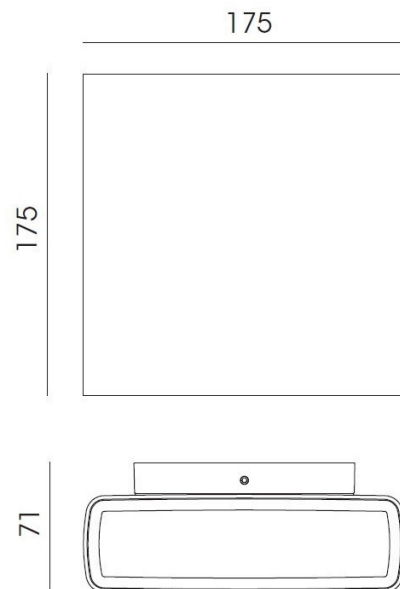

FLOS

Flos Climber 175 Up & Down LED Wall Light

LA6031

SOURCE: <https://www.davidvillagelighting.co.uk/product/Flos-Climber-175-Up-Down-LED-Wall-Light/20131>

PRODUCT DESCRIPTION

Designer: Piero Lissoni

Climber 175 Up & Down LED Wall Light by Flos

Flos introduces the Climber outdoor wall lights; the Climber 175 Up & Down being the intermediate size with a bi-emission light. The bottom of the Climber wall light is protected by a shutter to avoid any glare while offering you the best light experience. The top of the light is also sealed with the glass as to avoid any water entering the structure.

The Climber 175 wall lamp is available in six colour finishes including anthracite, black, white, grey, forest green and deep brown, and with a beam angle of 16° or 72°, the Climber 175 LED wall light allows the choice between a spotlight and a generous floodlight. Also choose a colour temperature between the warmest white (2700K), warm white (3000K) and cool white (4000K).

PRODUCT SPECIFICATION

Light 21W, 1724 lumens. Choose colour temperature
Source: between 2700K, 3000K or 4000K.
IP Code: 65
Dimming: Non-dimmable
Dimensions: 17.5cm height
 17.5cm width
 7.1cm depth

For all sales and technical enquiries, please contact: