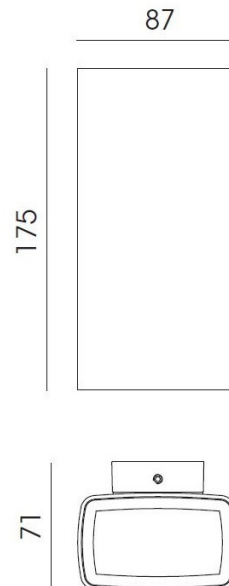

### Climber 87 Down LED Wall Light by Flos

The Climber 87 Down wall light, from renowned designer Piero Lissoni, radiates a glare free downward light at a beam angle of 14° or 73°. The smallest Climber in the range, the 87 Down LED light is ideally used in both outdoor and indoor areas due to its inconspicuous form and minimalist design.

## PRODUCT SPECIFICATION

- Light Source:** 7W, 451 lumens. Choose colour temperature between 2700K, 3000K or 4000K.
- IP Code:** 65
- Dimming:** Non-dimmable
- Dimensions:** 17.5cm height  
8.7cm width  
7.1cm depth