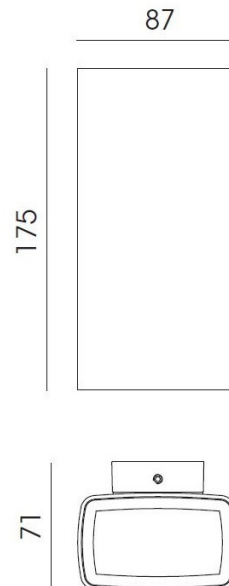

For all sales and technical enquiries, please contact:

+44 (0)114 263 4266

info@davidvillagelighting.co.uk

www.davidvillagelighting.co.uk